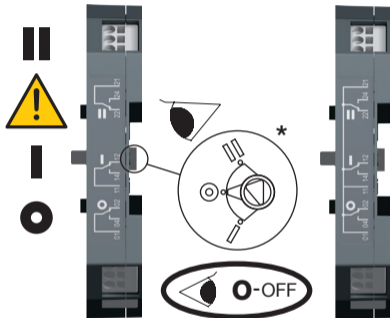

548355A

PUSH IN

solid

0.2 to 4 mm²
20 to # 12 AWG

stranded

0.2 to 2.5 mm²
20 to # 14 AWG

10 mm / 0.39 "

loose strands

0.2 to 2.5 mm²
20 to # 14 AWG

10 mm / 0.39 "

slotted head 2.5 mm / 0.1 "

Posidriv PZ2
1 Nm / 8.8 lb-in

2 MAX

Posidriv PZ2
1 Nm / 8.8 lb-in