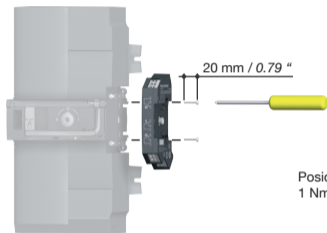

548355A

PUSH IN

solid

0.2 to 4 mm²
20 to # 12 AWG

stranded

0.2 to 2.5 mm²
20 to # 14 AWG

10 mm / 0.39 "

loose strands

0.2 to 2.5 mm²
20 to # 14 AWG

10 mm / 0.39 "

slotted head 2.5 mm / 0.1 "

Posidriv PZ2
1 Nm / 8.8 lb-in

2 MAX

Posidriv PZ2
1 Nm / 8.8 lb-in