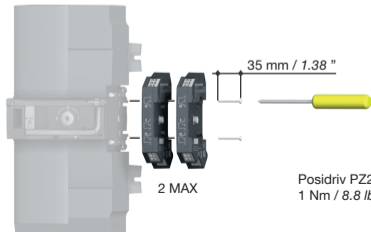

548355A

PUSH IN

solid

0.2 to 4 mm²
20 to # 12 AWG

stranded

0.2 to 2.5 mm²
20 to # 14 AWG

10 mm / 0.39 "

loose strands

0.2 to 2.5 mm²
20 to # 14 AWG

10 mm / 0.39 "

slotted head 2.5 mm / 0.1 "

Posidriv PZ2
1 Nm / 8.8 lb-in

2 MAX

Posidriv PZ2
1 Nm / 8.8 lb-in