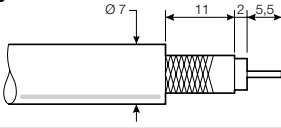

Coaxial / Coaxial / Koaxial / Coassiale / Coaxial / Ομοαξονικός