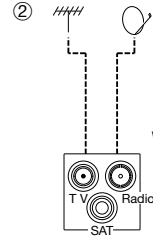

Coaxial / Coaxial / Koaxial / Coassiale / Coaxial / Ομοαξονικός

TV + FM +SAT

WXF256

WXF257

WXF250, WXF259

WXF251, WXF253,
WXF254
WXF256, WXF257

75 Ω

WXF251, WXF254