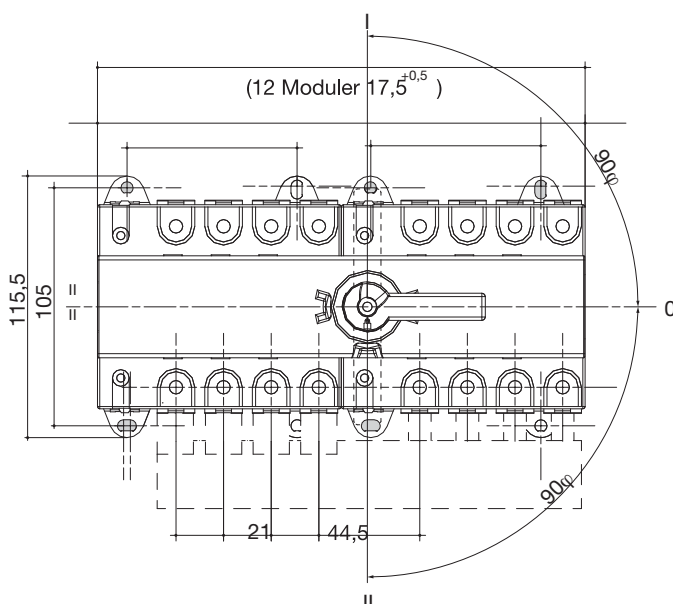

Omkopplare med vridhandtag HI403R, HI406R