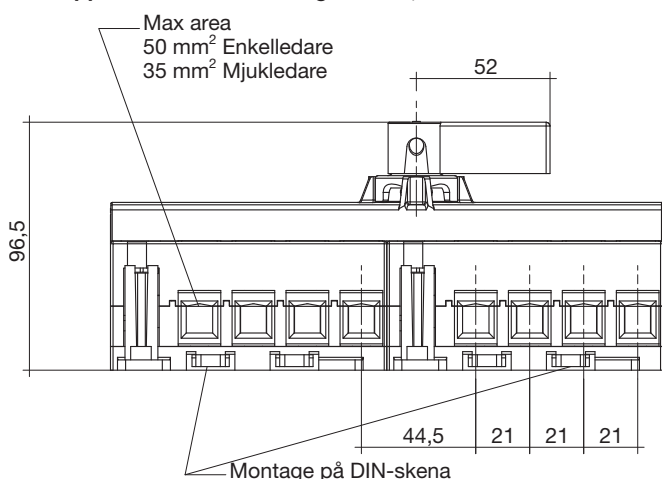

Omkopplare med vridhandtag HI403R, HI406R