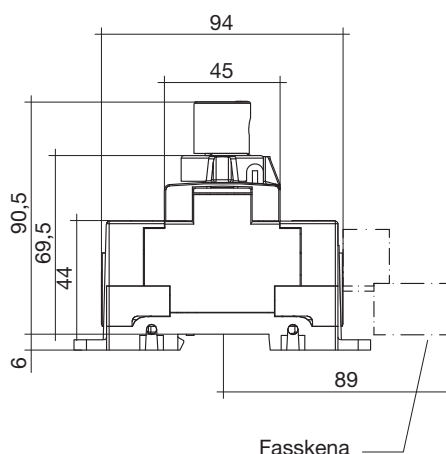

Omkopplare med vridhandtag HI403R, HI406R