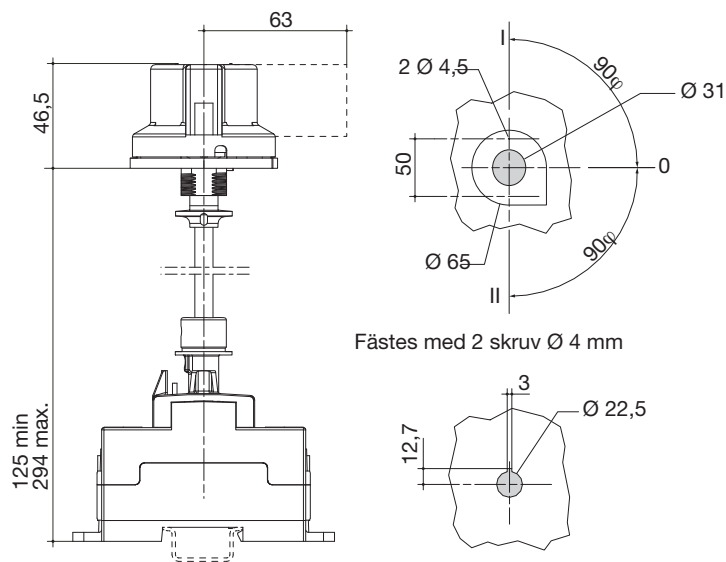

Mått: HIM

REF	(x) max
HIM 302	4
HIM 304	
HIM 306	
HIM 308	
HIM 402	2
HIM 404	
HIM 406	
HIM 408	

	A mm	A1 mm	A2 mm	B mm	AD mm	B1 mm	C mm	H mm	H1 mm	N mm	M mm	T mm	T1 mm	T2 mm	T3 mm
HIM 302/304	140	97,5	8,8	147	48,5	68	110	84	93,5	75	52,5	15	11,25	37,5	30
HIM 402/404	140	127,5		147		68				75		15	11,25	37,5	30
HIM 306/308	170	105		199		76				85		17,5	8,75	42,5	35
HIM 406/408	170	140		199		76				85		17,5	8,75	42,5	35

Omkopplare med vridhandtag HI403R, HI406R

Mått för dörrhandtagsmontering

Montage: