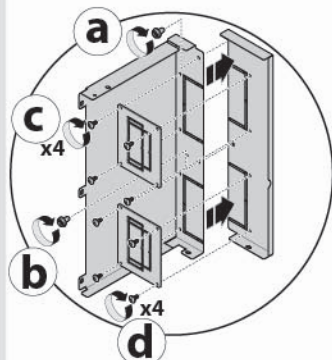

	W	H1	D
UC2040FUL	///	200	400
UC2060FUL	///		600
UC2080FUL	///		800

4b

3b

3P only

	Device 3/4 Poles	W	Type	Form
	HW2			
UC6060FHW2	≤2500A	600	FIX	3b
UC8060FHW2	≤2500A	800		

	Device 3/4 Poles	W	Type	Form
	HW2			
UC6060DHW2	≤2500A	600	D/W	3b
UC8060DHW2	≤2500A	800		