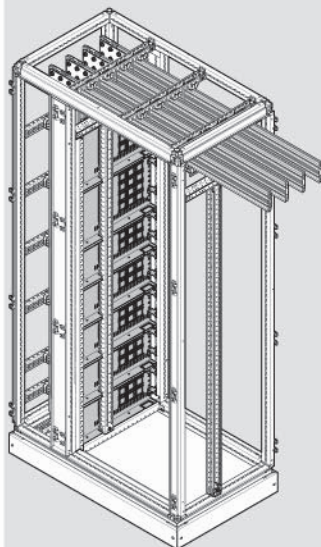

quadro evo enclosure segregations

W	W1	H	H1	D
450	350	1900	1800	400
700	600	800	2100	600
900	800	2100	2000	800
1000	600			

2b

	W	H1	D
UC150FL	///	150	///
UC200FL	///	200	///
UC300FL	///	300	///
UC400FL	///	400	///
UC600FL	///	600	///

	W	H1	D
UC1540BL	///	150	400
UC1560BL	///	150	600
UC1580BL	///	150	800
UC2040BL	///	200	400
UC2060BL	///	200	600
UC2080BL	///	200	800
UC3040BL	///	300	400
UC3060BL	///	300	600
UC3080BL	///	300	800
UC4040BL	///	400	400
UC4060BL	///	400	600
UC4080BL	///	400	800
UC6040BL	///	600	400
UC6060BL	///	600	600
UC6080BL	///	600	800

UCxxxxBL

2b

	W	H1	D
UC1040FUL	///	100	400
UC1060FUL	///	100	600
UC1080FUL	///	100	800
UC1540FUL	///	150	400
UC1560FUL	///	150	600
UC1580FUL	///	150	800
UC2040FUL	///	200	400
UC2060FUL	///	200	600
UC2080FUL	///	200	800
UC3040FUL	///	300	400
UC3060FUL	///	300	600
UC3080FUL	///	300	800
UC4040FUL	///	400	400
UC4060FUL	///	400	600
UC4080FUL	///	400	800
UC6040FUL	///	600	400
UC6060FUL	///	600	600
UC6080FUL	///	600	800