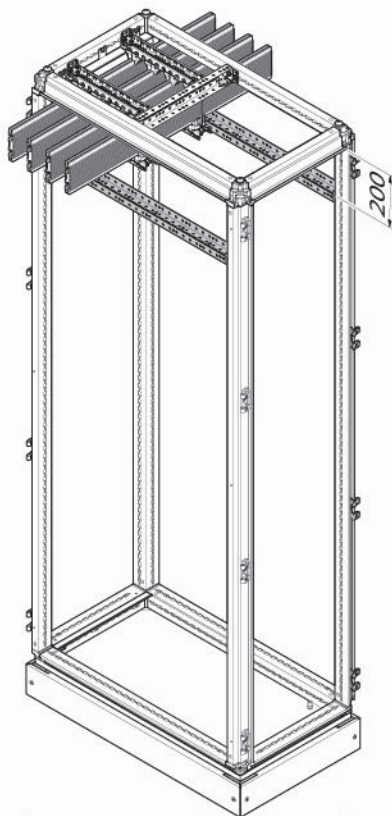

2b

	ITEM	W
	UC350FU	450 mm
	UC000FU	
	UC600FU	700 mm
	UC000FU	
	UC800FU	900 mm
	UC000FU	

Please refer to 6LE007361
for the busbar composition

2b

	ITEM	W
	UC500FU	600 mm
	UC000FU	
	UC700FU	800 mm
	UC000FU	

2b

ITEM	W	D
UC3540FUH	450 mm	600/800 mm
UC6040FUH	700 mm	600/800 mm
UC8040FUH	900 mm	600/800 mm

2b

UC3080B50

2b

ITEM	W	D
UC3520V	450 mm	600/800 mm
UC6020V	700 mm	600/800 mm
UC8020V	900 mm	600/800 mm

2b

	ITEM	D
	UC500FU	600 mm
	UC000FU	
	UC700FU	800 mm
	UC000FU	