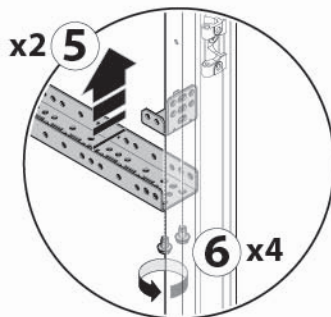

2b

	ITEM	W
	UC350FU	450 mm
	UC000FU	
	UC600FU	700 mm
	UC000FU	
	UC800FU	900 mm
	UC000FU	

Please refer to 6LE007361
for the busbar composition

2b

	ITEM	W
	UC500FU	600 mm
	UC000FU	
	UC700FU	800 mm
	UC000FU	

2b

ITEM	W	D
UC3540FUH	450 mm	600/800 mm
UC6040FUH	700 mm	600/800 mm
UC8040FUH	900 mm	600/800 mm

2b

UC3080B50

2b

ITEM	W	D
UC3520V	450 mm	600/800 mm
UC6020V	700 mm	600/800 mm
UC8020V	900 mm	600/800 mm

2b

	ITEM	D
	UC500FU	600 mm
	UC000FU	
	UC700FU	800 mm
	UC000FU	