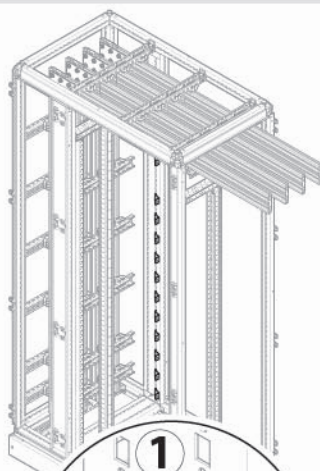

quadro evo enclosure segregations

W	W1	H	H1	D
450	350	1900	1800	400
700	600	800	2100	600
900	800	2100	2000	800
1000	600			

2b

	W	H1	D
UC150FL	///	150	///
UC200FL	///	200	///
UC300FL	///	300	///
UC400FL	///	400	///
UC600FL	///	600	///

	W	H1	D
UC1540BL	///	150	400
UC1560BL	///	150	600
UC1580BL	///	150	800
UC2040BL	///	200	400
UC2060BL	///	200	600
UC2080BL	///	200	800
UC3040BL	///	300	400
UC3060BL	///	300	600
UC3080BL	///	300	800
UC4040BL	///	400	400
UC4060BL	///	400	600
UC4080BL	///	400	800
UC6040BL	///	600	400
UC6060BL	///	600	600
UC6080BL	///	600	800