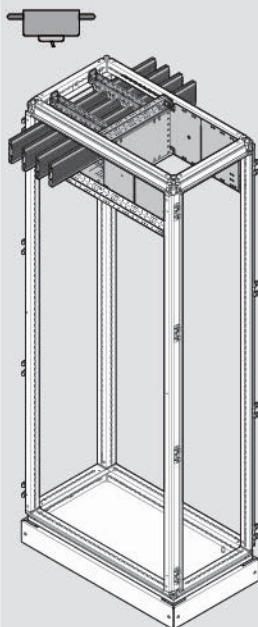

2b

	ITEM	W
	UC350FU	450 mm
	UC000FU	
	UC600FU	700 mm
	UC000FU	
	UC800FU	900 mm
	UC000FU	

Please refer to 6LE007361
for the busbar composition

2b

	ITEM	W
	UC500FU	600 mm
	UC000FU	
	UC700FU	800 mm
	UC000FU	

2b

ITEM	W	D
UC3540FUH	450 mm	600/800 mm
UC6040FUH	700 mm	600/800 mm
UC8040FUH	900 mm	600/800 mm

2b

UC3080B50

2b

ITEM	W	D
UC3520V	450 mm	600/800 mm
UC6020V	700 mm	600/800 mm
UC8020V	900 mm	600/800 mm

2b

	ITEM	D
	UC500FU	600 mm
	UC000FU	
	UC700FU	800 mm
	UC000FU	