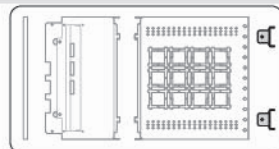

quadro evo enclosure segregations

W	W1	H	H1	D
450	350	1900	1800	400
700	600	800	2100	600
900	800	2100	2000	800
1000	600			

2b

	W	H1	D
UC150FL	///	150	///
UC200FL	///	200	///
UC300FL	///	300	///
UC400FL	///	400	///
UC600FL	///	600	///

	W	H1	D
UC1540BL	///	150	400
UC1560BL	///	150	600
UC1580BL	///	150	800
UC2040BL	///	200	400
UC2060BL	///	200	600
UC2080BL	///	200	800
UC3040BL	///	300	400
UC3060BL	///	300	600
UC3080BL	///	300	800
UC4040BL	///	400	400
UC4060BL	///	400	600
UC4080BL	///	400	800
UC6040BL	///	600	400
UC6060BL	///	600	600
UC6080BL	///	600	800