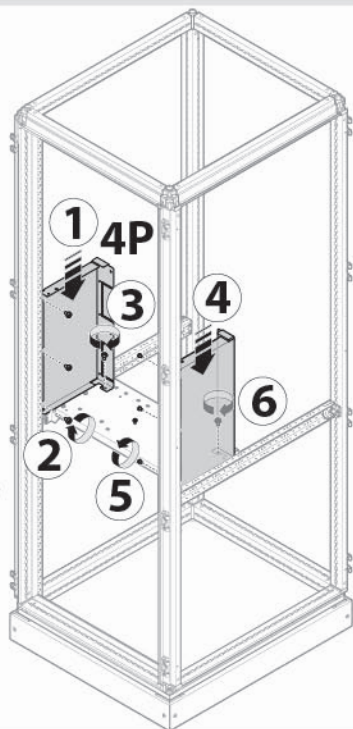

	Device 3/4 Poles	W	Type	Form
	HW1			
UC6040DHW1	1600A	600	D/W	3b
UC8040DHW1	1600A	800		

4 / 5 only for D/W

3b

**4b**

	Device 3/4 Poles	W	Type	Form
	HW1			
UC60HFHW1	1600A	600	FIX	4b
UC80HFHW1	1600A	800		
UC60HDHW1	1600A	600	D/W	
UC80HDHW1	1600A	800		

	W	H1	D
UC2040FUL	///	200	400
UC2060FUL	///		600
UC2080FUL	///		800

4b

3b

3P only

	Device 3/4 Poles	W	Type	Form
	HW2			
UC6060FHW2	≤2500A	600	FIX	3b
UC8060FHW2	≤2500A	800		

	Device 3/4 Poles	W	Type	Form
	HW2			
UC6060DHW2	≤2500A	600	D/W	3b
UC8060DHW2	≤2500A	800		