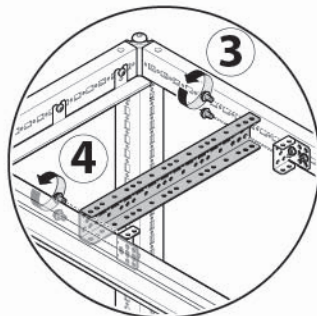

2b

	ITEM	W
	UC350FU	450 mm
	UC000FU	
	UC600FU	700 mm
	UC000FU	
	UC800FU	900 mm
	UC000FU	

Please refer to 6LE007361
for the busbar composition