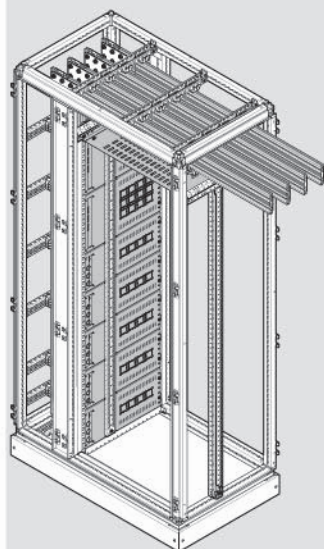

quadro evo enclosure segregations

W	W1	H	H1	D
450	350	1900	1800	400
700	600	800	2100	600
900	800	2100	2000	800
1000	600			

2b

	W	H1	D
UC150FL	///	150	///
UC200FL	///	200	///
UC300FL	///	300	///
UC400FL	///	400	///
UC600FL	///	600	///

	W	H1	D
UC1540BL	///	150	400
UC1560BL	///	150	600
UC1580BL	///	150	800
UC2040BL	///	200	400
UC2060BL	///	200	600
UC2080BL	///	200	800
UC3040BL	///	300	400
UC3060BL	///	300	600
UC3080BL	///	300	800
UC4040BL	///	400	400
UC4060BL	///	400	600
UC4080BL	///	400	800
UC6040BL	///	600	400
UC6060BL	///	600	600
UC6080BL	///	600	800

UCxxxxBL

2b

	W	H1	D
UC1040FUL	///	100	400
UC1060FUL	///	100	600
UC1080FUL	///	100	800
UC1540FUL	///	150	400
UC1560FUL	///	150	600
UC1580FUL	///	150	800
UC2040FUL	///	200	400
UC2060FUL	///	200	600
UC2080FUL	///	200	800
UC3040FUL	///	300	400
UC3060FUL	///	300	600
UC3080FUL	///	300	800
UC4040FUL	///	400	400
UC4060FUL	///	400	600
UC4080FUL	///	400	800
UC6040FUL	///	600	400
UC6060FUL	///	600	600
UC6080FUL	///	600	800