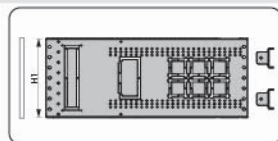

quadro evo enclosure segregations

W	W1	H	H1	D
450	350	1900	1800	400
700	600	800	2100	600
900	800	2100	2000	800
1000	600			

2b

	W	H1	D
UC150FL	///	150	///
UC200FL	///	200	///
UC300FL	///	300	///
UC400FL	///	400	///
UC600FL	///	600	///

	W	H1	D
UC1540BL	///	150	400
UC1560BL	///	150	600
UC1580BL	///	150	800
UC2040BL	///	200	400
UC2060BL	///	200	600
UC2080BL	///	200	800
UC3040BL	///	300	400
UC3060BL	///	300	600
UC3080BL	///	300	800
UC4040BL	///	400	400
UC4060BL	///	400	600
UC4080BL	///	400	800
UC6040BL	///	600	400
UC6060BL	///	600	600
UC6080BL	///	600	800

UCxxxxBL

2b

	W	H1	D
UC1040FUL	///	100	400
UC1060FUL	///	100	600
UC1080FUL	///	100	800
UC1540FUL	///	150	400
UC1560FUL	///	150	600
UC1580FUL	///	150	800
UC2040FUL	///	200	400
UC2060FUL	///	200	600
UC2080FUL	///	200	800
UC3040FUL	///	300	400
UC3060FUL	///	300	600
UC3080FUL	///	300	800
UC4040FUL	///	400	400
UC4060FUL	///	400	600
UC4080FUL	///	400	800
UC6040FUL	///	600	400
UC6060FUL	///	600	600
UC6080FUL	///	600	800