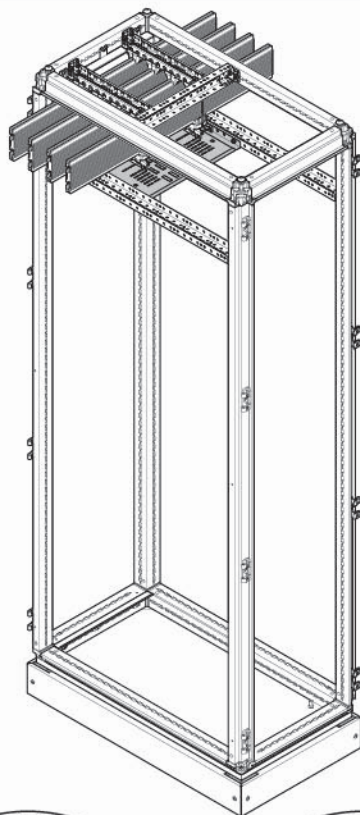

2b

	ITEM	W
	UC350FU	450 mm
	UC000FU	
	UC600FU	700 mm
	UC000FU	
	UC800FU	900 mm
	UC000FU	

Please refer to 6LE007361
for the busbar composition

2b

	ITEM	W
	UC500FU	600 mm
	UC000FU	
	UC700FU	800 mm
	UC000FU	

2b

ITEM	W	D
UC3540FUH	450 mm	600/800 mm
UC6040FUH	700 mm	600/800 mm
UC8040FUH	900 mm	600/800 mm

2b

UC3080B50

2b

ITEM	W	D
UC3520V	450 mm	600/800 mm
UC6020V	700 mm	600/800 mm
UC8020V	900 mm	600/800 mm

2b

	ITEM	D
	UC500FU	600 mm
	UC000FU	
	UC700FU	800 mm
	UC000FU	