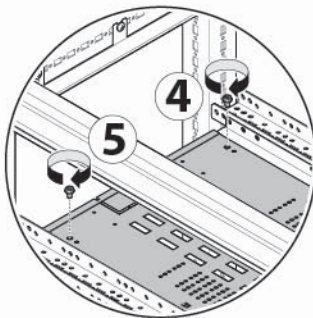

ITEM	W	D
UC3540FUH	450 mm	600/800 mm
UC6040FUH	700 mm	600/800 mm
UC8040FUH	900 mm	600/800 mm