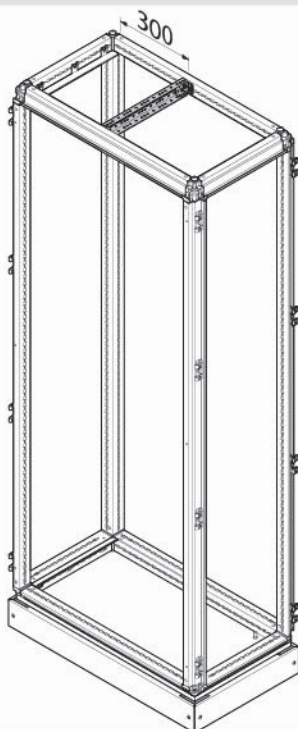

2b

	ITEM	W
	UC350FU	450 mm
	UC000FU	
	UC600FU	700 mm
	UC000FU	
	UC800FU	900 mm
	UC000FU	

Please refer to 6LE007361
for the busbar composition