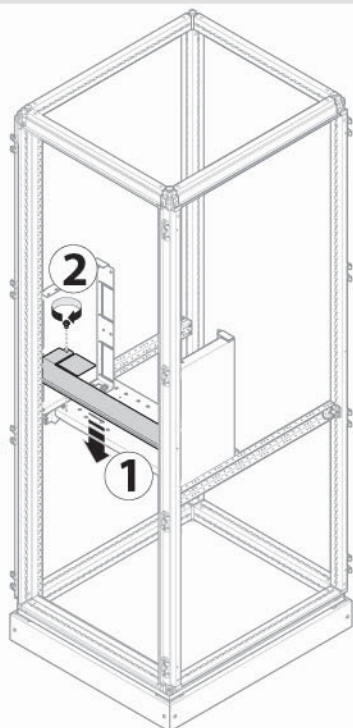

	W	H1	D
UC2040FUL	///	200	400
UC2060FUL	///		600
UC2080FUL	///		800

4b

3b

3P only

	Device 3/4 Poles	W	Type	Form
	HW2			
UC6060FHW2	≤2500A	600	FIX	3b
UC8060FHW2	≤2500A	800		

	Device 3/4 Poles	W	Type	Form
	HW2			
UC6060DHW2	≤2500A	600	D/W	3b
UC8060DHW2	≤2500A	800		