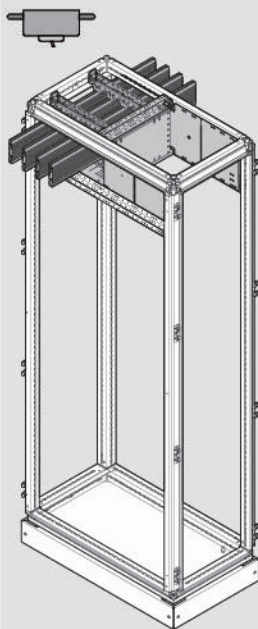

2b

	ITEM	W
	UC350FU	450 mm
	UC000FU	
	UC600FU	700 mm
	UC000FU	
	UC800FU	900 mm
	UC000FU	

Please refer to 6LE007361
for the busbar composition