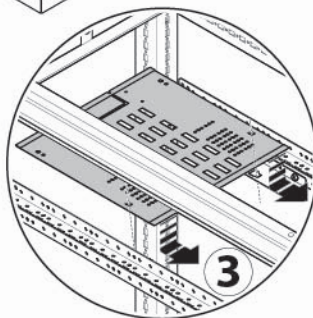

2b

	ITEM	W
	UC350FU	450 mm
	UC000FU	
	UC600FU	700 mm
	UC000FU	
	UC800FU	900 mm
	UC000FU	

Please refer to 6LE007361
for the busbar composition

2b

	ITEM	W
	UC500FU	600 mm
	UC000FU	
	UC700FU	800 mm
	UC000FU	

2b

ITEM	W	D
UC3540FUH	450 mm	600/800 mm
UC6040FUH	700 mm	600/800 mm
UC8040FUH	900 mm	600/800 mm

2b

UC3080B50

2b

ITEM	W	D
UC3520V	450 mm	600/800 mm
UC6020V	700 mm	600/800 mm
UC8020V	900 mm	600/800 mm

2b

	ITEM	D
	UC500FU	600 mm
	UC000FU	
	UC700FU	800 mm
	UC000FU	