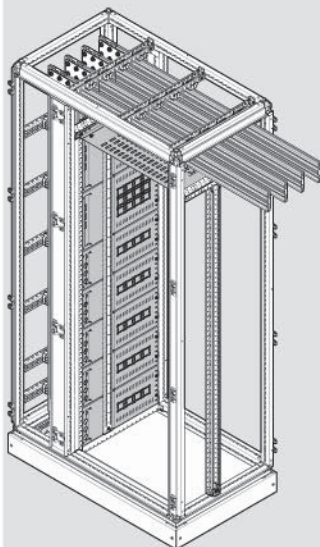

quadro evo enclosure segregations

W	W1	H	H1	D
450	350	1900	1800	400
700	600	800	2100	600
900	800	2100	2000	800
1000	600			

2b

	W	H1	D
UC150FL	///	150	///
UC200FL	///	200	///
UC300FL	///	300	///
UC400FL	///	400	///
UC600FL	///	600	///

	W	H1	D
UC1540BL	///	150	400
UC1560BL	///	150	600
UC1580BL	///	150	800
UC2040BL	///	200	400
UC2060BL	///	200	600
UC2080BL	///	200	800
UC3040BL	///	300	400
UC3060BL	///	300	600
UC3080BL	///	300	800
UC4040BL	///	400	400
UC4060BL	///	400	600
UC4080BL	///	400	800
UC6040BL	///	600	400
UC6060BL	///	600	600
UC6080BL	///	600	800