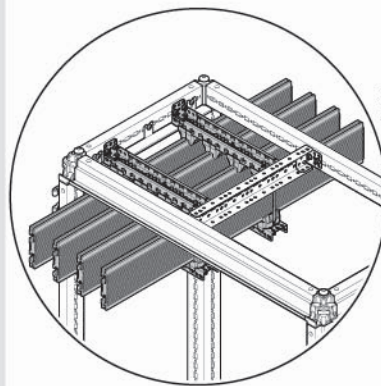

ITEM	W
	UC350FU	450 mm
	UC000FU	
	UC600FU	700 mm
	UC000FU	
	UC800FU	900 mm
	UC000FU