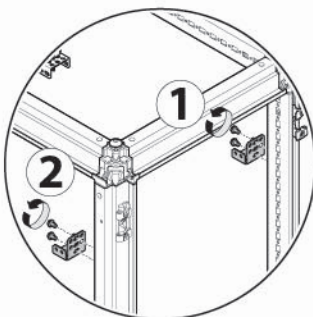

2b

	ITEM	W
	UC350FU	450 mm
	UC000FU	
	UC600FU	700 mm
	UC000FU	
	UC800FU	900 mm
	UC000FU	

Please refer to 6LE007361
for the busbar composition

2b

	ITEM	W
	UC500FU	600 mm
	UC000FU	
	UC700FU	800 mm
	UC000FU	

2b

ITEM	W	D
UC3540FUH	450 mm	600/800 mm
UC6040FUH	700 mm	600/800 mm
UC8040FUH	900 mm	600/800 mm

2b

UC3080B50

2b

ITEM	W	D
UC3520V	450 mm	600/800 mm
UC6020V	700 mm	600/800 mm
UC8020V	900 mm	600/800 mm

2b

	ITEM	D
	UC500FU	600 mm
	UC000FU	
	UC700FU	800 mm
	UC000FU	