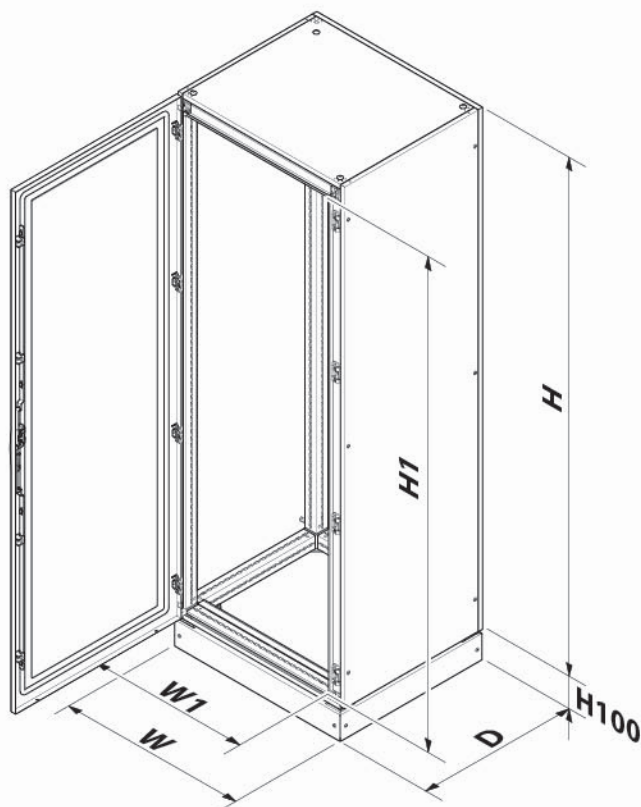

quadro evo enclosure segregations

W	W1	H	H1	D
450	350	1900	1800	400
700	600	800	2100	600
900	800	2100	2000	800
1000	600			

2b

	W	H1	D
UC150FL	///	150	///
UC200FL	///	200	///
UC300FL	///	300	///
UC400FL	///	400	///
UC600FL	///	600	///

	W	H1	D
UC1540BL	///	150	400
UC1560BL	///	150	600
UC1580BL	///	150	800
UC2040BL	///	200	400
UC2060BL	///	200	600
UC2080BL	///	200	800
UC3040BL	///	300	400
UC3060BL	///	300	600
UC3080BL	///	300	800
UC4040BL	///	400	400
UC4060BL	///	400	600
UC4080BL	///	400	800
UC6040BL	///	600	400
UC6060BL	///	600	600
UC6080BL	///	600	800