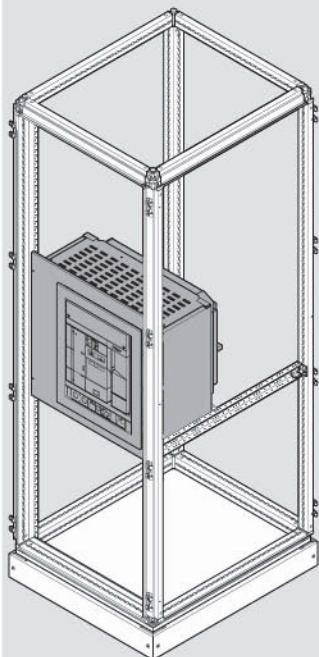

	Device 3/4 Poles	W	Type	Form
	HW1			
UC6040DHW1	1600A	600	D/W	3b
UC8040DHW1	1600A	800		

4 / 5 only for D/W

3b

**4b**

	Device 3/4 Poles	W	Type	Form
	HW1			
UC60HFHW1	1600A	600	FIX	4b
UC80HFHW1	1600A	800		
UC60HDHW1	1600A	600	D/W	
UC80HDHW1	1600A	800		

	W	H1	D
UC2040FUL	///	200	400
UC2060FUL	///		600
UC2080FUL	///		800

4b

3b

3P only

	Device 3/4 Poles	W	Type	Form
	HW2			
UC6060FHW2	≤2500A	600	FIX	3b
UC8060FHW2	≤2500A	800		

	Device 3/4 Poles	W	Type	Form
	HW2			
UC6060DHW2	≤2500A	600	D/W	3b
UC8060DHW2	≤2500A	800		