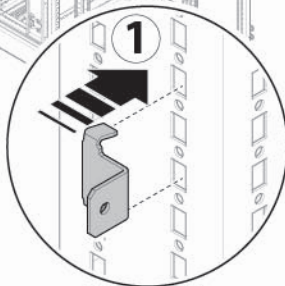

W	H1	D
UC150FL	///	150	///
UC200FL	///	200	///
UC300FL	///	300	///
UC400FL	///	400	///
UC600FL	///	600	///

	W	H1	D
UC1540BL	///	150	400
UC1560BL	///	150	600
UC1580BL	///	150	800
UC2040BL	///	200	400
UC2060BL	///	200	600
UC2080BL	///	200	800
UC3040BL	///	300	400
UC3060BL	///	300	600
UC3080BL	///	300	800
UC4040BL	///	400	400
UC4060BL	///	400	600
UC4080BL	///	400	800
UC6040BL	///	600	400
UC6060BL	///	600	600
UC6080BL	///	600	800