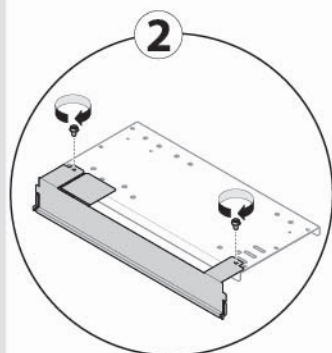

	Device 3/4 Poles	W	Type	Form
	HW1			
UC6040DHW1	1600A	600	D/W	3b
UC8040DHW1	1600A	800		

4 / 5 only for D/W

3b

**4b**

	Device 3/4 Poles	W	Type	Form
	HW1			
UC60HFHW1	1600A	600	FIX	4b
UC80HFHW1	1600A	800		
UC60HDHW1	1600A	600	D/W	
UC80HDHW1	1600A	800		

	W	H1	D
UC2040FUL	///	200	400
UC2060FUL	///		600
UC2080FUL	///		800

4b

3b

3P only

	Device 3/4 Poles	W	Type	Form
	HW2			
UC6060FHW2	≤2500A	600	FIX	3b
UC8060FHW2	≤2500A	800		

	Device 3/4 Poles	W	Type	Form
	HW2			
UC6060DHW2	≤2500A	600	D/W	3b
UC8060DHW2	≤2500A	800		