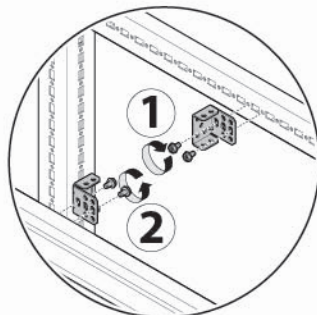

2b

	ITEM	W
	UC350FU	450 mm
	UC000FU	
	UC600FU	700 mm
	UC000FU	
	UC800FU	900 mm
	UC000FU	

Please refer to 6LE007361
for the busbar composition