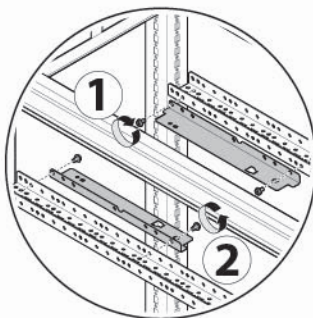

ITEM	W	D
UC3540FUH	450 mm	600/800 mm
UC6040FUH	700 mm	600/800 mm
UC8040FUH	900 mm	600/800 mm