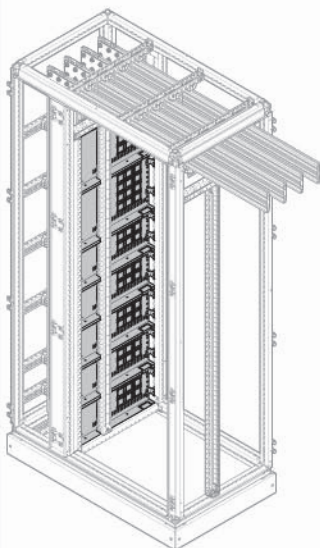

quadro evo enclosure segregations

W	W1	H	H1	D
450	350	1900	1800	400
700	600	800	2100	600
900	800	2100	2000	800
1000	600			

2b

	W	H1	D
UC150FL	///	150	///
UC200FL	///	200	///
UC300FL	///	300	///
UC400FL	///	400	///
UC600FL	///	600	///

	W	H1	D
UC1540BL	///	150	400
UC1560BL	///	150	600
UC1580BL	///	150	800
UC2040BL	///	200	400
UC2060BL	///	200	600
UC2080BL	///	200	800
UC3040BL	///	300	400
UC3060BL	///	300	600
UC3080BL	///	300	800
UC4040BL	///	400	400
UC4060BL	///	400	600
UC4080BL	///	400	800
UC6040BL	///	600	400
UC6060BL	///	600	600
UC6080BL	///	600	800

UCxxxxBL

2b

	W	H1	D
UC1040FUL	///	100	400
UC1060FUL	///	100	600
UC1080FUL	///	100	800
UC1540FUL	///	150	400
UC1560FUL	///	150	600
UC1580FUL	///	150	800
UC2040FUL	///	200	400
UC2060FUL	///	200	600
UC2080FUL	///	200	800
UC3040FUL	///	300	400
UC3060FUL	///	300	600
UC3080FUL	///	300	800
UC4040FUL	///	400	400
UC4060FUL	///	400	600
UC4080FUL	///	400	800
UC6040FUL	///	600	400
UC6060FUL	///	600	600
UC6080FUL	///	600	800