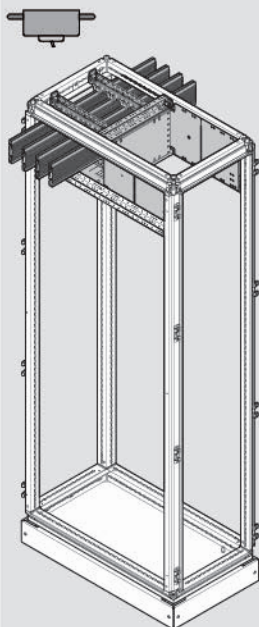

2b

	ITEM	W
	UC350FU	450 mm
	UC000FU	
	UC600FU	700 mm
	UC000FU	
	UC800FU	900 mm
	UC000FU	

Please refer to 6LE007361
for the busbar composition

2b

	ITEM	W
	UC500FU	600 mm
	UC000FU	
	UC700FU	800 mm
	UC000FU	

2b

ITEM	W	D
UC3540FUH	450 mm	600/800 mm
UC6040FUH	700 mm	600/800 mm
UC8040FUH	900 mm	600/800 mm

2b

UC3080B50

2b

ITEM	W	D
UC3520V	450 mm	600/800 mm
UC6020V	700 mm	600/800 mm
UC8020V	900 mm	600/800 mm

2b

	ITEM	D
	UC500FU	600 mm
	UC000FU	
	UC700FU	800 mm
	UC000FU	