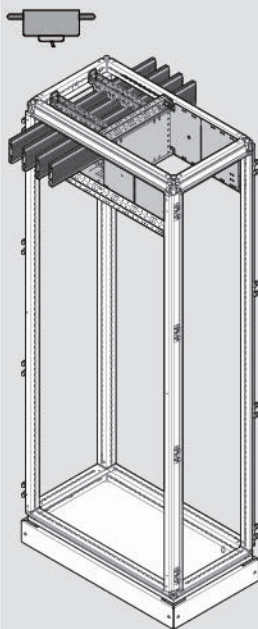

2b

	ITEM	W
	UC350FU	450 mm
	UC000FU	
	UC600FU	700 mm
	UC000FU	
	UC800FU	900 mm
	UC000FU	

Please refer to 6LE007361
for the busbar composition

2b

	ITEM	W
	UC500FU	600 mm
	UC000FU	
	UC700FU	800 mm
	UC000FU	

2b

ITEM	W	D
UC3540FUH	450 mm	600/800 mm
UC6040FUH	700 mm	600/800 mm
UC8040FUH	900 mm	600/800 mm

2b

UC3080B50

2b

ITEM	W	D
UC3520V	450 mm	600/800 mm
UC6020V	700 mm	600/800 mm
UC8020V	900 mm	600/800 mm

2b

	ITEM	D
	UC500FU	600 mm
	UC000FU	
	UC700FU	800 mm
	UC000FU	