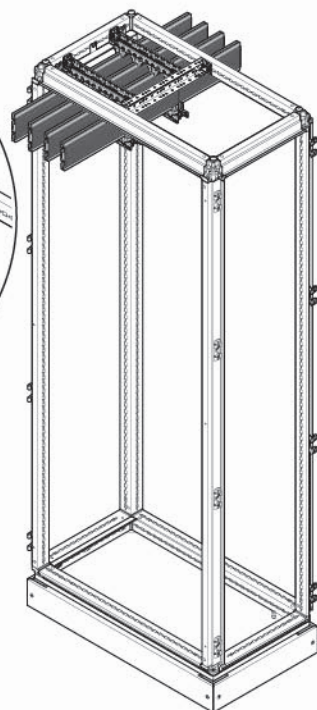

Please refer to 6LE007361
for the busbar composition