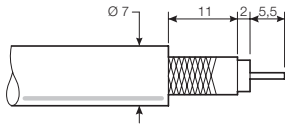

Coaxial / Coaxial / Koaxial /
Coassiale / Coaxial / Coaxiaal