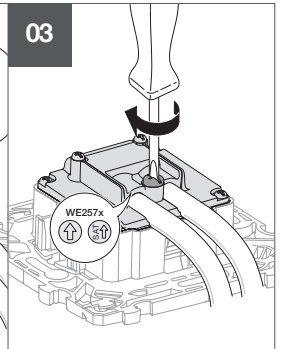

Coaxial / Coaxial / Koaxial /
Coassiale / Coaxial / Coaxiaal

TV + FM + SAT

01

02

03

WE250x, WE259x

01

02

03

WE253x, WE256x,
WE257x