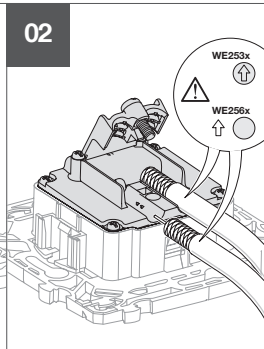

Coaxial / Coaxial / Koaxial /
Coassiale / Coaxial / Coaxiaal

TV + FM + SAT

01

02

03

WE250x, WE259x

01

02

03

WE253x, WE256x,
WE257x