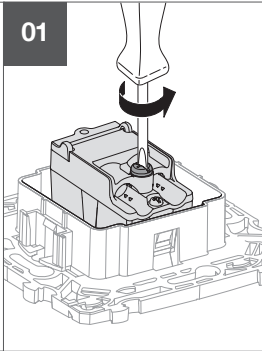

Coaxial / Coaxial / Koaxial /
Coassiale / Coaxial / Coaxiaal

TV + FM + SAT

01

02

03

WE250x, WE259x

01

02

03

WE253x, WE256x,
WE257x