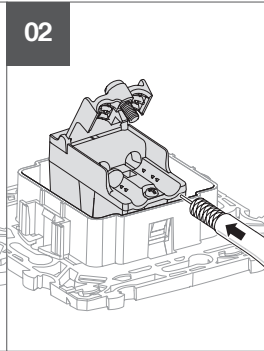

Coaxial / Coaxial / Koaxial /
Coassiale / Coaxial / Coaxiaal

TV + FM + SAT

01

02

03

WE250x, WE259x

01

02

03

WE253x, WE256x,
WE257x