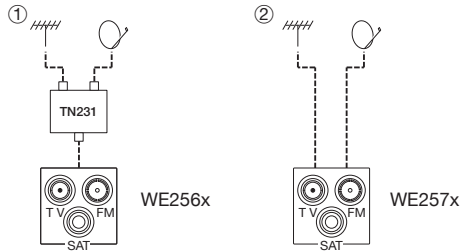

Coaxial / Coaxial / Koaxial /
Coassiale / Coaxial / Coaxiaal

TV + FM + SAT

01

02

03

WE250x, WE259x

01

02

03

WE253x, WE256x,
WE257x