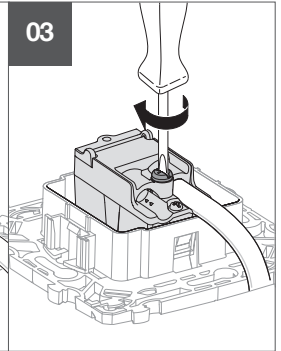

Coaxial / Coaxial / Koaxial /
Coassiale / Coaxial / Coaxiaal

TV + FM + SAT

01

02

03

WE250x, WE259x

01

02

03

WE253x, WE256x,
WE257x