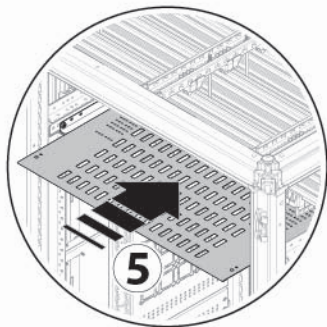

W	H	D
UC3540FUH	350	///	400
UC3560FUH	350	///	600
UC3580FUH	350	///	800
UC6040FUH	600	///	400
UC6060FUH	600	///	600
UC6080FUH	600	///	800
UC8040FUH	800	///	400
UC8060FUH	800	///	600
UC8080FUH	800	///	800