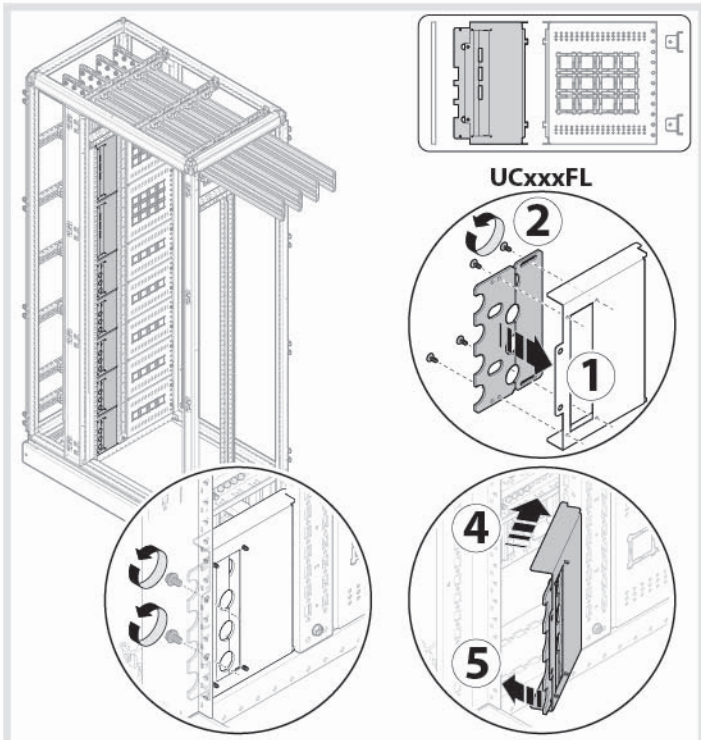

## quadro evo enclosure segregations

W	W1	H	H1	D
450	350			400
700	600	1900	1800	600
900	800	2100	2000	600
1000	600			800

2b

	W	H1	D
UC150FL	///	150	///
UC200FL	///	200	///
UC300FL	///	300	///
UC400FL	///	400	///
UC600FL	///	600	///

	W	H1	D
UC1540BL	///	150	400
UC1560BL	///	150	600
UC1580BL	///	150	800
UC2040BL	///	200	400
UC2060BL	///	200	600
UC2080BL	///	200	800
UC3040BL	///	300	400
UC3060BL	///	300	600
UC3080BL	///	300	800
UC4040BL	///	400	400
UC4060BL	///	400	600
UC4080BL	///	400	800
UC6040BL	///	600	400
UC6060BL	///	600	600
UC6080BL	///	600	800