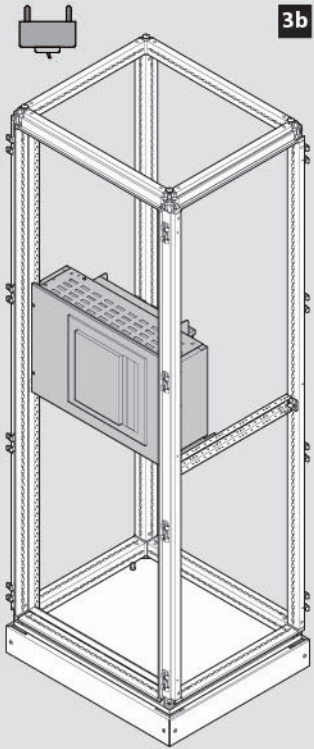

3b 4b

	Up to
UC1000BH	1000A
UC1600BH	1600A

	D	Up to
UC4060FUL	400	1600A
UC6060FUL	600	
UC8060FUL	800	

3b

	Device 3/4 Poles	W	Type	Form
	HW1			
UC6040FHW1	1600A	600	FIX	3b
UC8040FHW1	1600A	800		

	Device 3/4 Poles	W	Type	Form
	HW1			
UC6040DHW1	1600A	600	D/W	3b
UC8040DHW1	1600A	800		