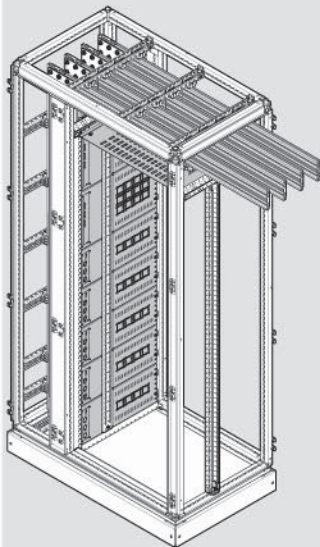

## quadro evo enclosure segregations

W	W1	H	H1	D
450	350			400
700	600	1900	1800	600
900	800	2100	2000	600
1000	600			800

2b

	W	H1	D
UC150FL	///	150	///
UC200FL	///	200	///
UC300FL	///	300	///
UC400FL	///	400	///
UC600FL	///	600	///

	W	H1	D
UC1540BL	///	150	400
UC1560BL	///	150	600
UC1580BL	///	150	800
UC2040BL	///	200	400
UC2060BL	///	200	600
UC2080BL	///	200	800
UC3040BL	///	300	400
UC3060BL	///	300	600
UC3080BL	///	300	800
UC4040BL	///	400	400
UC4060BL	///	400	600
UC4080BL	///	400	800
UC6040BL	///	600	400
UC6060BL	///	600	600
UC6080BL	///	600	800