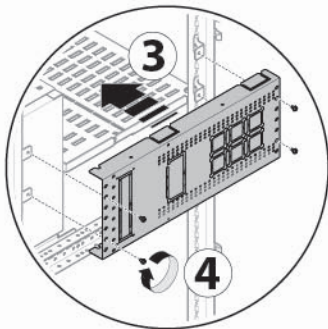

3b 4b

	Up to
UC1000BH	1000A
UC1600BH	1600A

	D	Up to
UC4060FUL	400	1600A
UC6060FUL	600	
UC8060FUL	800	

3b

	Device 3/4 Poles	W	Type	Form
	HW1			
UC6040FHW1	1600A	600	FIX	3b
UC8040FHW1	1600A	800		

	Device 3/4 Poles	W	Type	Form
	HW1			
UC6040DHW1	1600A	600	D/W	3b
UC8040DHW1	1600A	800		

4 / 5 only for D/W

3b

4b

	Device 3/4 Poles	W	Type	Form
	HW1			
UC60HFHW1	1600A	600	FIX	4b
UC80HFHW1	1600A	800		
UC60HDHW1	1600A	600	D/W	
UC80HDHW1	1600A	800		

	W	H1	D
UC2040FUL	///		400
UC2060FUL	///	200	600
UC2080FUL	///		800

4b

3b

3P only

	Device 3/4 Poles	W	Type	Form
	HW2			
UC6060FW2	≤2500A	600	FIX	3b
UC8060FW2	≤2500A	800		

	Device 3/4 Poles	W	Type	Form
	HW2			
UC6060DHW2	≤2500A	600	D/W	3b
UC8060DHW2	≤2500A	800		

	Device 3/4 Poles	W	Type	Form
	HW4			
UC80FW4	<4000A	800	FIX	3b