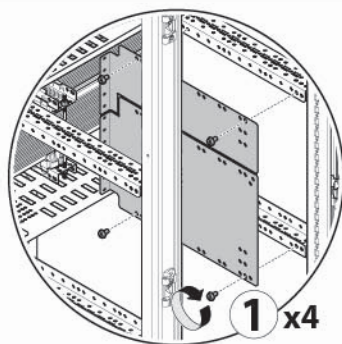

Please refer to 6LE007361  
for the busbar composition

2b

ITEM	W	D
UC3540FUH	450 mm	600/800 mm
UC6040FUH	700 mm	600/800 mm
UC8040FUH	900 mm	600/800 mm

2b

UC3080BS0

ITEM	W	D
UC3530V	450 mm	600/800 mm
UC6030V	700 mm	600/800 mm
UC8030V	900 mm	600/800 mm