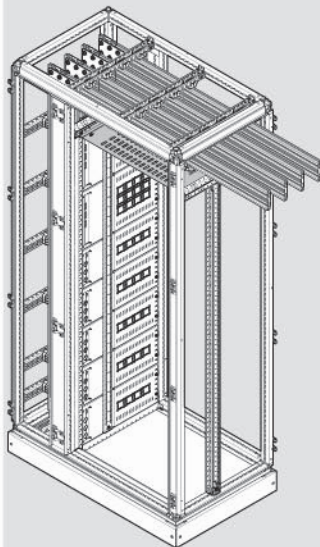

2b

	W	H	D
UC3540FUH	350	///	400
UC3560FUH	350	///	600
UC3580FUH	350	///	800
UC6040FUH	600	///	400
UC6060FUH	600	///	600
UC6080FUH	600	///	800
UC8040FUH	800	///	400
UC8060FUH	800	///	600
UC8080FUH	800	///	800