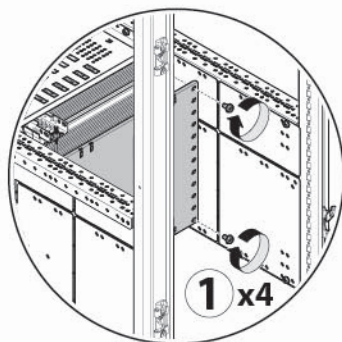

Please refer to 6LE007361  
for the busbar composition

2b

ITEM	W	D
UC3540FUH	450 mm	600/800 mm
UC6040FUH	700 mm	600/800 mm
UC8040FUH	900 mm	600/800 mm

2b

UC3080BS0

ITEM	W	D
UC3530V	450 mm	600/800 mm
UC6030V	700 mm	600/800 mm
UC8030V	900 mm	600/800 mm