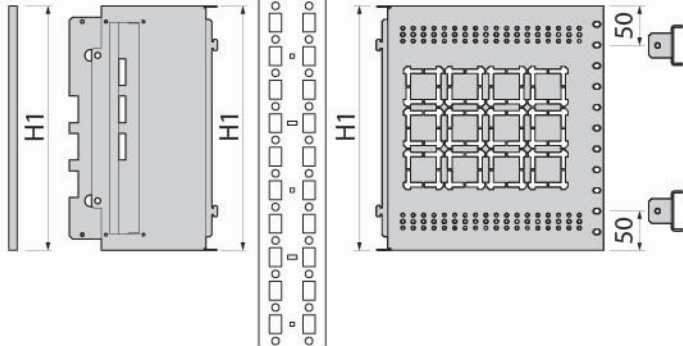

## quadro evo enclosure segregations

W	W1	H	H1	D
450	350			400
700	600	1900	1800	600
900	800	2100	2000	600
1000	600			800

2b

	W	H1	D
UC150FL	///	150	///
UC200FL	///	200	///
UC300FL	///	300	///
UC400FL	///	400	///
UC600FL	///	600	///

	W	H1	D
UC1540BL	///	150	400
UC1560BL	///	150	600
UC1580BL	///	150	800
UC2040BL	///	200	400
UC2060BL	///	200	600
UC2080BL	///	200	800
UC3040BL	///	300	400
UC3060BL	///	300	600
UC3080BL	///	300	800
UC4040BL	///	400	400
UC4060BL	///	400	600
UC4080BL	///	400	800
UC6040BL	///	600	400
UC6060BL	///	600	600
UC6080BL	///	600	800

	W	H1	D
UC1040FUL	///	100	400
UC1060FUL	///	100	600
UC1080FUL	///	100	800
UC1540FUL	///	150	400
UC1560FUL	///	150	600
UC1580FUL	///	150	800
UC2040FUL	///	200	400
UC2060FUL	///	200	600
UC2080FUL	///	200	800
UC3040FUL	///	300	400
UC3060FUL	///	300	600
UC3080FUL	///	300	800
UC4040FUL	///	400	400
UC4060FUL	///	400	600
UC4080FUL	///	400	800
UC6040FUL	///	600	400
UC6060FUL	///	600	600
UC6080FUL	///	600	800