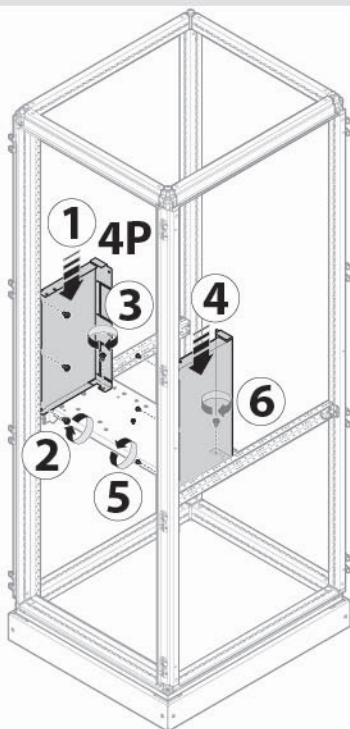

4b

3b

3P only

	Device 3/4 Poles	W	Type	Form
	HW2			
UC6060FW2	≤2500A	600	FIX	3b
UC8060FW2	≤2500A	800		

	Device 3/4 Poles	W	Type	Form
	HW2			
UC6060DHW2	≤2500A	600	D/W	3b
UC8060DHW2	≤2500A	800		

	Device 3/4 Poles	W	Type	Form
	HW4			
UC80FW4	<4000A	800	FIX	3b

	Device 3/4 Poles	W	Type	Form
	HW4			
UC80DHW4	<4000A	800	D/W	3b

**3b**

**3b**

Version	HW1	HW2	HW4	Item
Fix	x			HWY280H
DW	x			HWY281H
Fix		x		HWY284H
DW		x		HWY285H
Fix			x	HWY288H
DW			x	HWY289H

4b

	Device 3/4 Poles	W	Type	Form
	HW2			
UC6060FW2	≤2500A	600	FIX	4b
UC8060FW2	≤2500A	800		
UC6060DHW2	≤2500A	600	D/W	
UC8060DHW2	≤2500A	800		
UC80HFHW4	<4000A	800		
UC80HDHW4	<4000A	800		