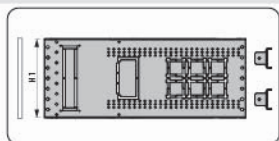

## quadro evo enclosure segregations

W	W1	H	H1	D
450	350			400
700	600	1900	1800	600
900	800	2100	2000	600
1000	600			800

2b

	W	H1	D
UC150FL	///	150	///
UC200FL	///	200	///
UC300FL	///	300	///
UC400FL	///	400	///
UC600FL	///	600	///

	W	H1	D
UC1540BL	///	150	400
UC1560BL	///	150	600
UC1580BL	///	150	800
UC2040BL	///	200	400
UC2060BL	///	200	600
UC2080BL	///	200	800
UC3040BL	///	300	400
UC3060BL	///	300	600
UC3080BL	///	300	800
UC4040BL	///	400	400
UC4060BL	///	400	600
UC4080BL	///	400	800
UC6040BL	///	600	400
UC6060BL	///	600	600
UC6080BL	///	600	800