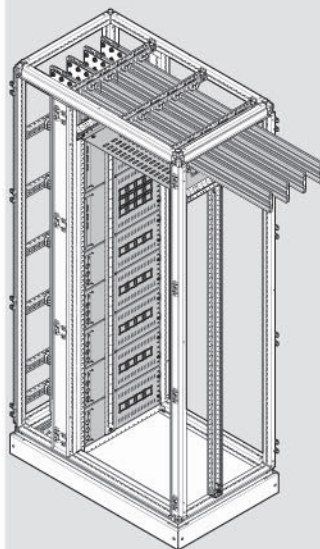

## quadro evo enclosure segregations

W	W1	H	H1	D
450	350			400
700	600	1900	1800	600
900	800	2100	2000	600
1000	600			800

2b

	W	H1	D
UC150FL	///	150	///
UC200FL	///	200	///
UC300FL	///	300	///
UC400FL	///	400	///
UC600FL	///	600	///

	W	H1	D
UC1540BL	///	150	400
UC1560BL	///	150	600
UC1580BL	///	150	800
UC2040BL	///	200	400
UC2060BL	///	200	600
UC2080BL	///	200	800
UC3040BL	///	300	400
UC3060BL	///	300	600
UC3080BL	///	300	800
UC4040BL	///	400	400
UC4060BL	///	400	600
UC4080BL	///	400	800
UC6040BL	///	600	400
UC6060BL	///	600	600
UC6080BL	///	600	800