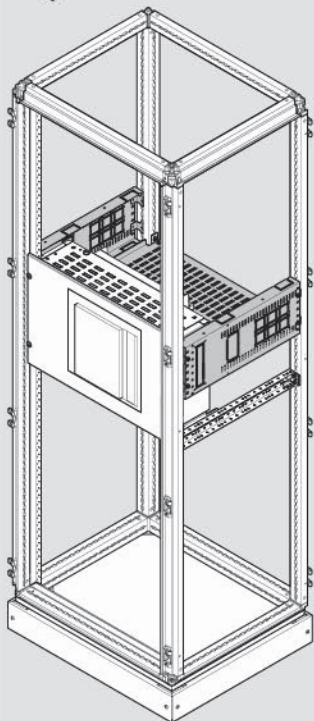

3b 4b

	Up to
UC1000BH	1000A
UC1600BH	1600A

	D	Up to
UC4060FUL	400	1600A
UC6060FUL	600	
UC8060FUL	800	

3b

	Device 3/4 Poles	W	Type	Form
	HW1			
UC6040FHW1	1600A	600	FIX	3b
UC8040FHW1	1600A	800		

	Device 3/4 Poles	W	Type	Form
	HW1			
UC6040DHW1	1600A	600	D/W	3b
UC8040DHW1	1600A	800		

4 / 5 only for D/W

3b

4b

	Device 3/4 Poles	W	Type	Form
	HW1			
UC60HFHW1	1600A	600	FIX	4b
UC80HFHW1	1600A	800		
UC60HDHW1	1600A	600	D/W	
UC80HDHW1	1600A	800		

	W	H1	D
UC2040FUL	///		400
UC2060FUL	///	200	600
UC2080FUL	///		800