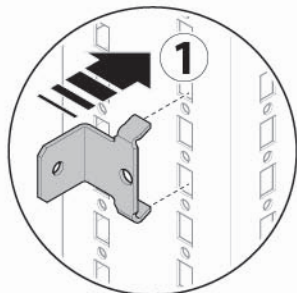

W	H1	D
UC1040FUL	///	100	400
UC1060FUL	///	100	600
UC1080FUL	///	100	800
UC1540FUL	///	150	400
UC1560FUL	///	150	600
UC1580FUL	///	150	800
UC2040FUL	///	200	400
UC2060FUL	///	200	600
UC2080FUL	///	200	800
UC3040FUL	///	300	400
UC3060FUL	///	300	600
UC3080FUL	///	300	800
UC4040FUL	///	400	400
UC4060FUL	///	400	600
UC4080FUL	///	400	800
UC6040FUL	///	600	400
UC6060FUL	///	600	600
UC6080FUL	///	600	800