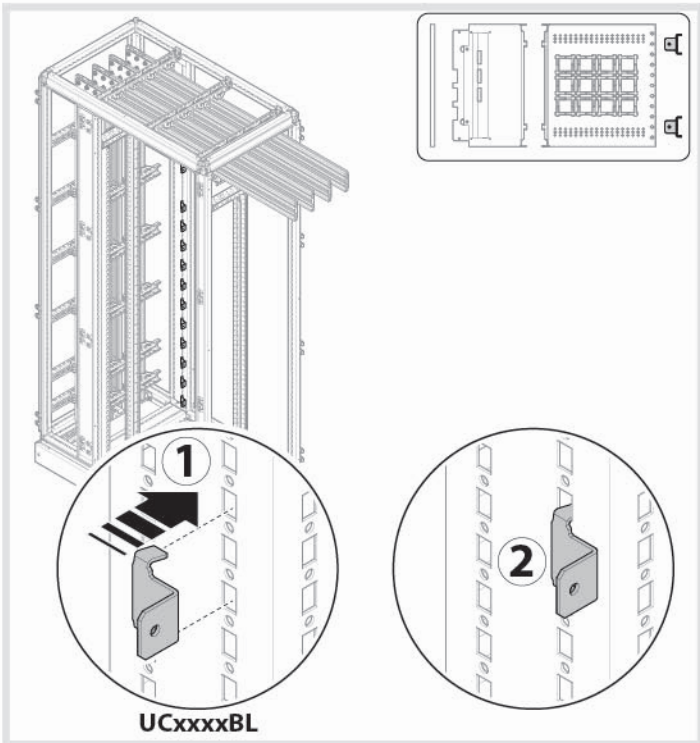

## quadro evo enclosure segregations

W	W1	H	H1	D
450	350			400
700	600	1900	1800	600
900	800	2100	2000	600
1000	600			800

2b

	W	H1	D
UC150FL	///	150	///
UC200FL	///	200	///
UC300FL	///	300	///
UC400FL	///	400	///
UC600FL	///	600	///

	W	H1	D
UC1540BL	///	150	400
UC1560BL	///	150	600
UC1580BL	///	150	800
UC2040BL	///	200	400
UC2060BL	///	200	600
UC2080BL	///	200	800
UC3040BL	///	300	400
UC3060BL	///	300	600
UC3080BL	///	300	800
UC4040BL	///	400	400
UC4060BL	///	400	600
UC4080BL	///	400	800
UC6040BL	///	600	400
UC6060BL	///	600	600
UC6080BL	///	600	800