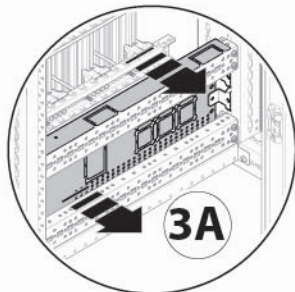

W	H1	D
UC1040FUL	///	100	400
UC1060FUL	///	100	600
UC1080FUL	///	100	800
UC1540FUL	///	150	400
UC1560FUL	///	150	600
UC1580FUL	///	150	800
UC2040FUL	///	200	400
UC2060FUL	///	200	600
UC2080FUL	///	200	800
UC3040FUL	///	300	400
UC3060FUL	///	300	600
UC3080FUL	///	300	800
UC4040FUL	///	400	400
UC4060FUL	///	400	600
UC4080FUL	///	400	800
UC6040FUL	///	600	400
UC6060FUL	///	600	600
UC6080FUL	///	600	800