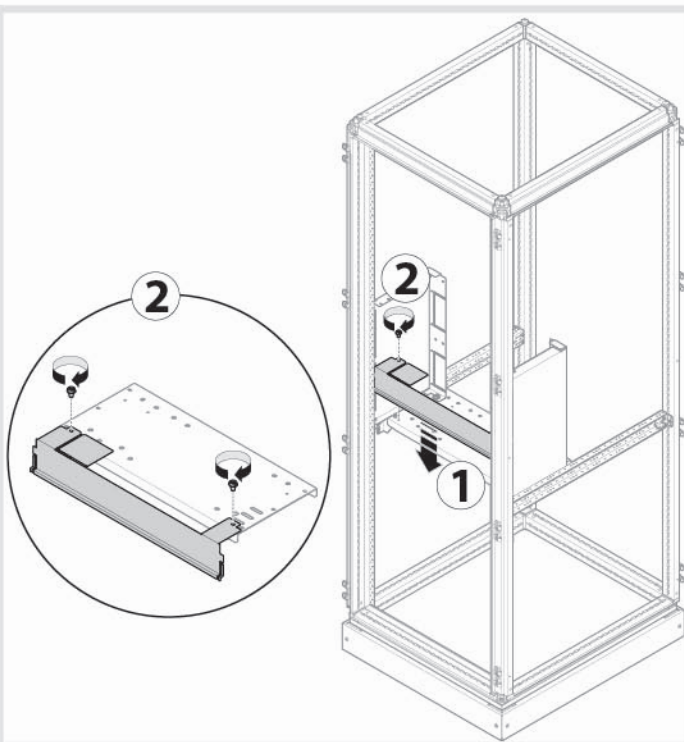

Device 3/4 Poles	W	Type	Form
	HW2			
UC6060FW2	≤2500A	600	FIX	3b
UC8060FW2	≤2500A	800		

	Device 3/4 Poles	W	Type	Form
	HW2			
UC6060DHW2	≤2500A	600	D/W	3b
UC8060DHW2	≤2500A	800		

	Device 3/4 Poles	W	Type	Form
	HW4			
UC80FW4	<4000A	800	FIX	3b

	Device 3/4 Poles	W	Type	Form
	HW4			
UC80DHW4	<4000A	800	D/W	3b