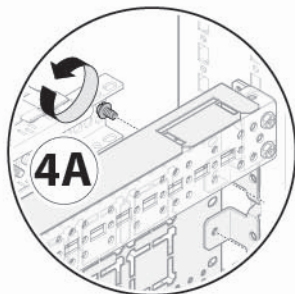

W	H1	D
UC1040FUL	///	100	400
UC1060FUL	///	100	600
UC1080FUL	///	100	800
UC1540FUL	///	150	400
UC1560FUL	///	150	600
UC1580FUL	///	150	800
UC2040FUL	///	200	400
UC2060FUL	///	200	600
UC2080FUL	///	200	800
UC3040FUL	///	300	400
UC3060FUL	///	300	600
UC3080FUL	///	300	800
UC4040FUL	///	400	400
UC4060FUL	///	400	600
UC4080FUL	///	400	800
UC6040FUL	///	600	400
UC6060FUL	///	600	600
UC6080FUL	///	600	800