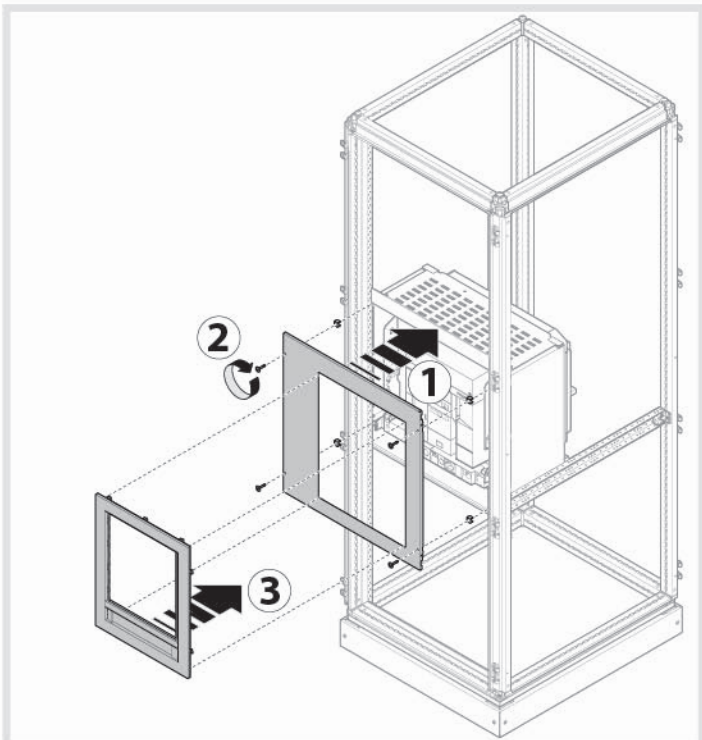

3b

Version	HW1	HW2	HW4	Item
Fix	x			HWY280H
DW	x			HWY281H
Fix		x		HWY284H
DW		x		HWY285H
Fix			x	HWY288H
DW			x	HWY289H