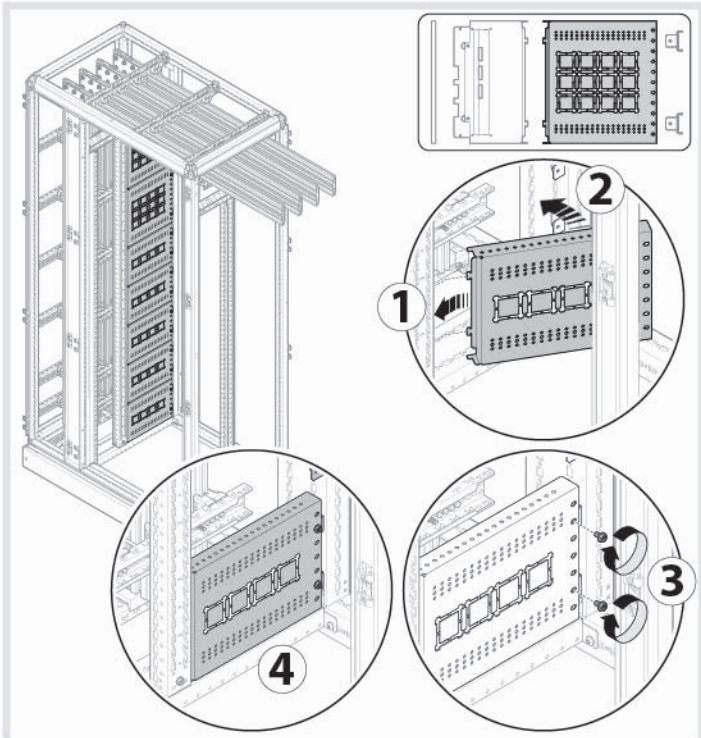

## quadro evo enclosure segregations

W	W1	H	H1	D
450	350			400
700	600	1900	1800	600
900	800	2100	2000	600
1000	600			800

2b

	W	H1	D
UC150FL	///	150	///
UC200FL	///	200	///
UC300FL	///	300	///
UC400FL	///	400	///
UC600FL	///	600	///

	W	H1	D
UC1540BL	///	150	400
UC1560BL	///	150	600
UC1580BL	///	150	800
UC2040BL	///	200	400
UC2060BL	///	200	600
UC2080BL	///	200	800
UC3040BL	///	300	400
UC3060BL	///	300	600
UC3080BL	///	300	800
UC4040BL	///	400	400
UC4060BL	///	400	600
UC4080BL	///	400	800
UC6040BL	///	600	400
UC6060BL	///	600	600
UC6080BL	///	600	800