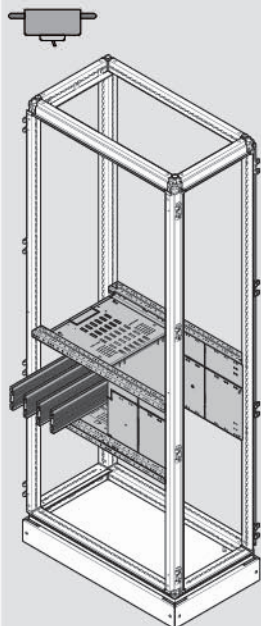

2b

ITEM	W	D
UC3540FUH	450 mm	600/800 mm
UC6040FUH	700 mm	600/800 mm
UC8040FUH	900 mm	600/800 mm

2b

UC3080B50

**2b**

ITEM	W	D
UC3520V	450 mm	600/800 mm
UC6020V	700 mm	600/800 mm
UC8020V	900 mm	600/800 mm

2b

	ITEM	D
	UC500FU	600 mm
	UC000FU	
	UC700FU	800 mm
	UC000FU	

Please refer to 6LE007361  
for the busbar composition

2b

ITEM	W	D
UC3540FUH	450 mm	600/800 mm
UC6040FUH	700 mm	600/800 mm
UC8040FUH	900 mm	600/800 mm

2b

UC3080BS0

ITEM	W	D
UC3530V	450 mm	600/800 mm
UC6030V	700 mm	600/800 mm
UC8030V	900 mm	600/800 mm

3b 4b

DRAW-OUT

FIX

	ACB	W	H	D	Up to In
UC6060HWT	HWT	600	600	600	2000A
UC6080HWT	HWT	800	600	800	2000A
UC608040HWT	HWT	800	600	800	4000A
UC6060HW	HW	600	600	600	2000A
UC6080HW	HW	800	600	800	4000A

3b 4b

3b 4b