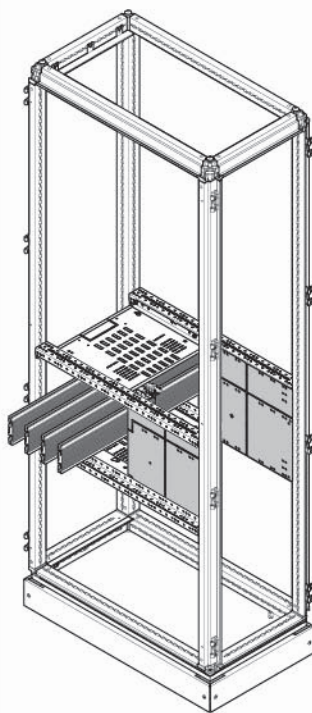

2b

ITEM	W	D
UC3540FUH	450 mm	600/800 mm
UC6040FUH	700 mm	600/800 mm
UC8040FUH	900 mm	600/800 mm

2b

UC3080B50

**2b**

ITEM	W	D
UC3520V	450 mm	600/800 mm
UC6020V	700 mm	600/800 mm
UC8020V	900 mm	600/800 mm

2b

	ITEM	D
	UC500FU	600 mm
	UC000FU	
	UC700FU	800 mm
	UC000FU	

Please refer to 6LE007361  
for the busbar composition

2b

ITEM	W	D
UC3540FUH	450 mm	600/800 mm
UC6040FUH	700 mm	600/800 mm
UC8040FUH	900 mm	600/800 mm

2b

UC3080BS0

ITEM	W	D
UC3530V	450 mm	600/800 mm
UC6030V	700 mm	600/800 mm
UC8030V	900 mm	600/800 mm

3b 4b

DRAW-OUT

FIX

	ACB	W	H	D	Up to In
UC6060HWT	HWT	600	600	600	2000A
UC6080HWT	HWT	800	600	800	2000A
UC608040HWT	HWT	800	600	800	4000A
UC6060HW	HW	600	600	600	2000A
UC6080HW	HW	800	600	800	4000A

3b 4b

3b 4b