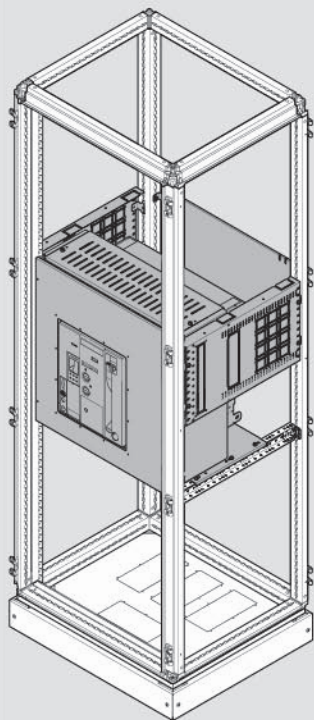

2b

ITEM	W	D
UC3540FUH	450 mm	600/800 mm
UC6040FUH	700 mm	600/800 mm
UC8040FUH	900 mm	600/800 mm

2b

UC3080B50

**2b**

ITEM	W	D
UC3520V	450 mm	600/800 mm
UC6020V	700 mm	600/800 mm
UC8020V	900 mm	600/800 mm

2b

	ITEM	D
	UC500FU	600 mm
	UC000FU	
	UC700FU	800 mm
	UC000FU	

Please refer to 6LE007361  
for the busbar composition

2b

ITEM	W	D
UC3540FUH	450 mm	600/800 mm
UC6040FUH	700 mm	600/800 mm
UC8040FUH	900 mm	600/800 mm

2b

UC3080BS0

ITEM	W	D
UC3530V	450 mm	600/800 mm
UC6030V	700 mm	600/800 mm
UC8030V	900 mm	600/800 mm

3b 4b

DRAW-OUT

FIX

	ACB	W	H	D	Up to In
UC6060HWT	HWT	600	600	600	2000A
UC6080HWT	HWT	800	600	800	2000A
UC608040HWT	HWT	800	600	800	4000A
UC6060HW	HW	600	600	600	2000A
UC6080HW	HW	800	600	800	4000A

3b 4b

3b 4b