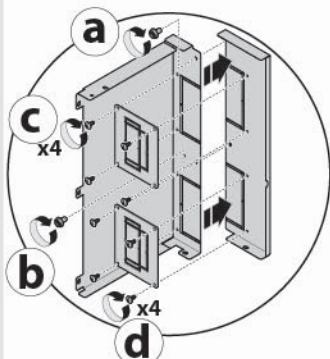

3b

3P only

	Device 3/4 Poles	W	Type	Form
	HW2			
UC6060FW2	≤2500A	600	FIX	3b
UC8060FW2	≤2500A	800		

	Device 3/4 Poles	W	Type	Form
	HW2			
UC6060DHW2	≤2500A	600	D/W	3b
UC8060DHW2	≤2500A	800		

	Device 3/4 Poles	W	Type	Form
	HW4			
UC80FW4	<4000A	800	FIX	3b

	Device 3/4 Poles	W	Type	Form
	HW4			
UC80DHW4	<4000A	800	D/W	3b