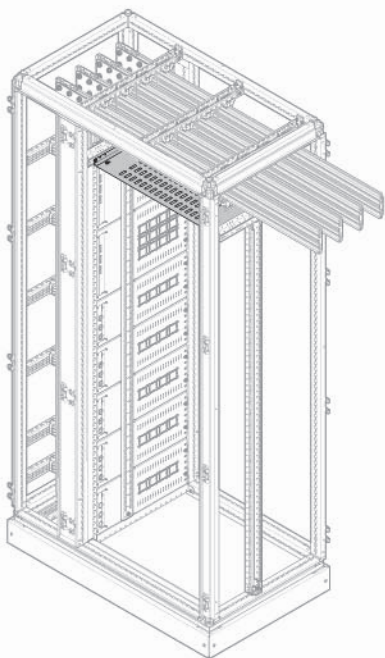

2b

	W	H	D
UC3540FUH	350	///	400
UC3560FUH	350	///	600
UC3580FUH	350	///	800
UC6040FUH	600	///	400
UC6060FUH	600	///	600
UC6080FUH	600	///	800
UC8040FUH	800	///	400
UC8060FUH	800	///	600
UC8080FUH	800	///	800