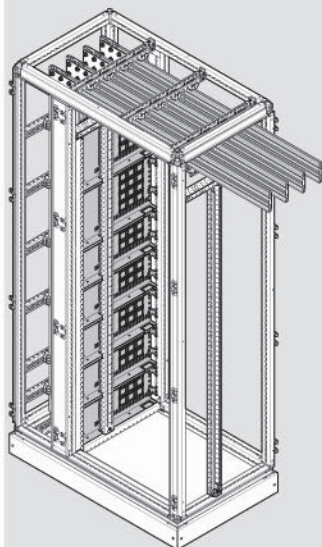

## quadro evo enclosure segregations

W	W1	H	H1	D
450	350			400
700	600	1900	1800	600
900	800	2100	2000	600
1000	600			800

2b

	W	H1	D
UC150FL	///	150	///
UC200FL	///	200	///
UC300FL	///	300	///
UC400FL	///	400	///
UC600FL	///	600	///

	W	H1	D
UC1540BL	///	150	400
UC1560BL	///	150	600
UC1580BL	///	150	800
UC2040BL	///	200	400
UC2060BL	///	200	600
UC2080BL	///	200	800
UC3040BL	///	300	400
UC3060BL	///	300	600
UC3080BL	///	300	800
UC4040BL	///	400	400
UC4060BL	///	400	600
UC4080BL	///	400	800
UC6040BL	///	600	400
UC6060BL	///	600	600
UC6080BL	///	600	800