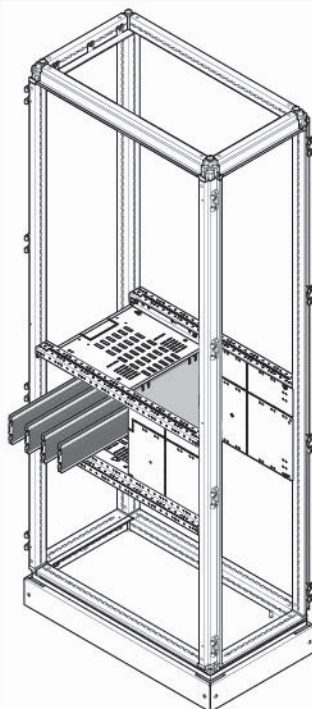

2b

ITEM	W	D
UC3540FUH	450 mm	600/800 mm
UC6040FUH	700 mm	600/800 mm
UC8040FUH	900 mm	600/800 mm

2b

UC3080B50

**2b**

ITEM	W	D
UC3520V	450 mm	600/800 mm
UC6020V	700 mm	600/800 mm
UC8020V	900 mm	600/800 mm

2b

	ITEM	D
	UC500FU	600 mm
	UC000FU	
	UC700FU	800 mm
	UC000FU	

Please refer to 6LE007361  
for the busbar composition

2b

ITEM	W	D
UC3540FUH	450 mm	600/800 mm
UC6040FUH	700 mm	600/800 mm
UC8040FUH	900 mm	600/800 mm

2b

UC3080BS0

ITEM	W	D
UC3530V	450 mm	600/800 mm
UC6030V	700 mm	600/800 mm
UC8030V	900 mm	600/800 mm

3b 4b

DRAW-OUT

FIX

	ACB	W	H	D	Up to In
UC6060HWT	HWT	600	600	600	2000A
UC6080HWT	HWT	800	600	800	2000A
UC608040HWT	HWT	800	600	800	4000A
UC6060HW	HW	600	600	600	2000A
UC6080HW	HW	800	600	800	4000A

3b 4b

3b 4b