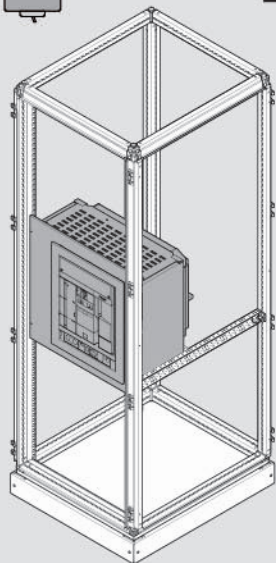

3b

3P only

	Device 3/4 Poles	W	Type	Form
	HW2			
UC6060FW2	≤2500A	600	FIX	3b
UC8060FW2	≤2500A	800		

	Device 3/4 Poles	W	Type	Form
	HW2			
UC6060DHW2	≤2500A	600	D/W	3b
UC8060DHW2	≤2500A	800		

	Device 3/4 Poles	W	Type	Form
	HW4			
UC80FW4	<4000A	800	FIX	3b

	Device 3/4 Poles	W	Type	Form
	HW4			
UC80DHW4	<4000A	800	D/W	3b