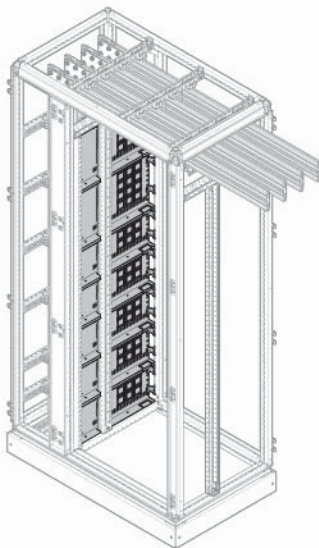

## quadro evo enclosure segregations

W	W1	H	H1	D
450	350			400
700	600	1900	1800	600
900	800	2100	2000	600
1000	600			800

2b

	W	H1	D
UC150FL	///	150	///
UC200FL	///	200	///
UC300FL	///	300	///
UC400FL	///	400	///
UC600FL	///	600	///

	W	H1	D
UC1540BL	///	150	400
UC1560BL	///	150	600
UC1580BL	///	150	800
UC2040BL	///	200	400
UC2060BL	///	200	600
UC2080BL	///	200	800
UC3040BL	///	300	400
UC3060BL	///	300	600
UC3080BL	///	300	800
UC4040BL	///	400	400
UC4060BL	///	400	600
UC4080BL	///	400	800
UC6040BL	///	600	400
UC6060BL	///	600	600
UC6080BL	///	600	800