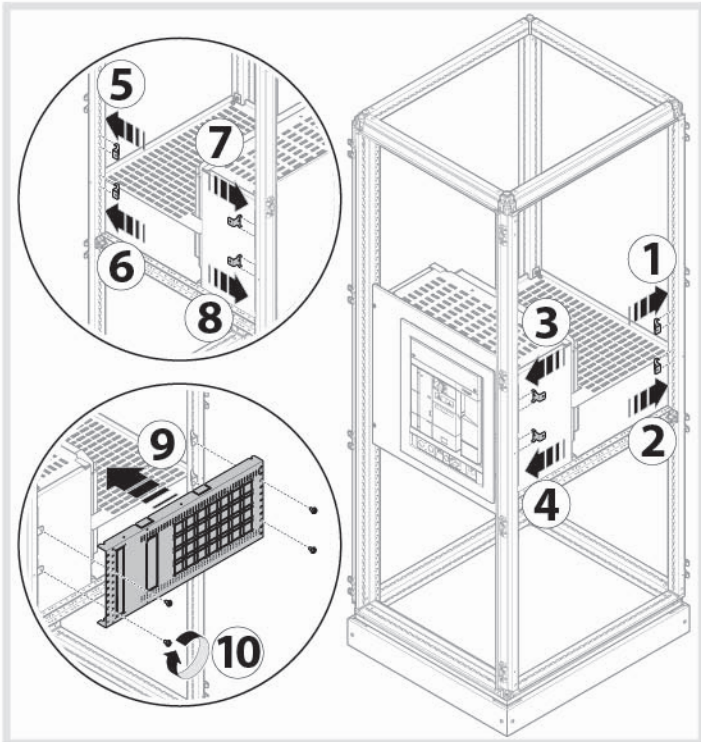

Device 3/4 Poles	W	Type	Form
	HW2			
UC6060FW2	≤2500A	600	FIX	4b
UC8060FW2	≤2500A	800		
UC6060DHW2	≤2500A	600	D/W	
UC8060DHW2	≤2500A	800		
UC80HFHW4	<4000A	800		
UC80HDHW4	<4000A	800		

	W	H1	D
UC3080FUL	-	300	800