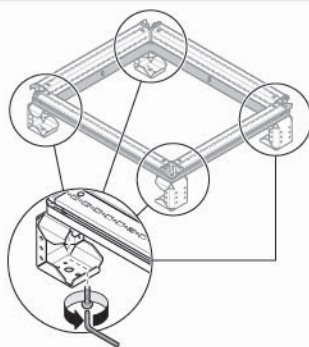

W	D
FN4540CEW	450	400
FN4560CEW	700	400
FN4580CEW	900	400
FN7040CEW	1000	400
FN7060CEW	450	600
FN7080CEW	700	600
FN9040CEW	900	600
FN9060CEW	1000	600
FN9080CEW	450	800
FN10040CEW	700	800
FN10060CEW	900	800
FN10080CEW	1000	800