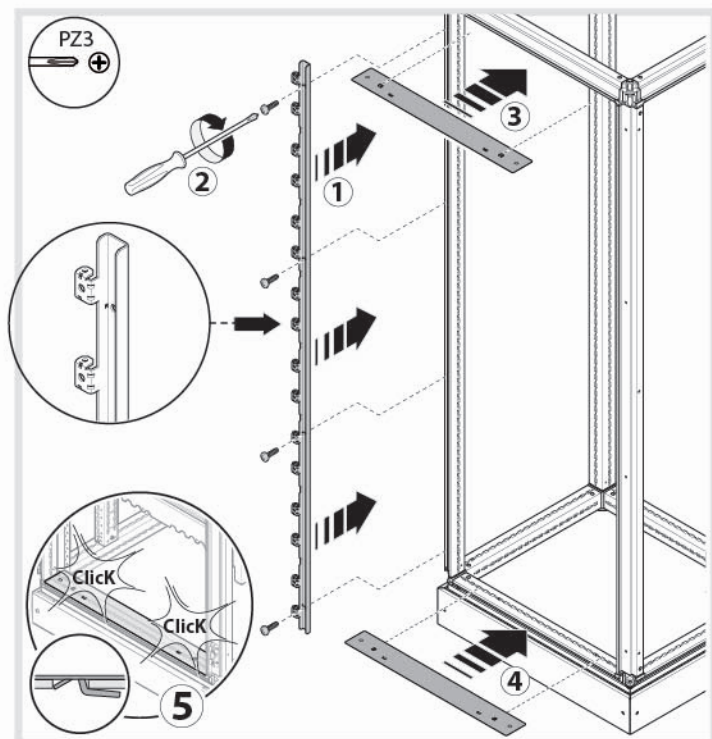

H
FN2100PD	2100
FN1900PD	1900