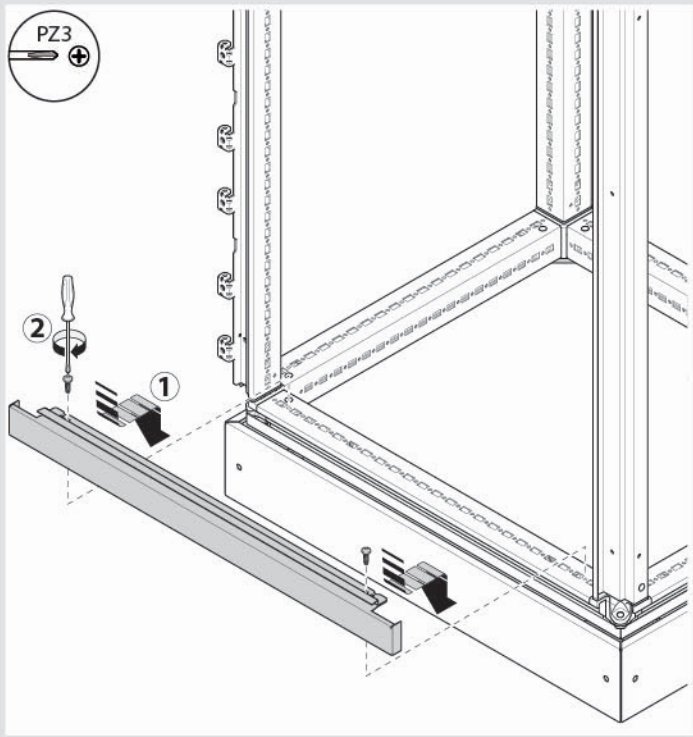

IP43

	W
FN60TBPW	700
FN80TBPW	900