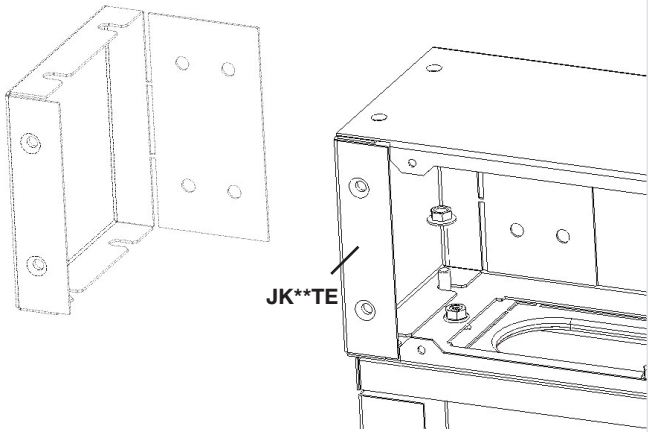

GB JK04TK
JK06TK

Notice d'instructions
User instructions
Bedienungsanleitung
Instrucciones de uso
Instruções
Bruksanvisning
Gebruiksaanwijzing

ZD0748 - Issue 2

JK04TK - 4" (100mm) trunking kit
JK06TK - 6" (150mm) trunking kit

ZD0748 - Issue 2

Connect adapter plate(s) to required end(s)

Offer up trunking to adapter plate

Attach an end plate into place if trunking is not attached to both ends of trunking kit.

Fit trunking kit lid using joining bracket and attach trunking to adapter plate.