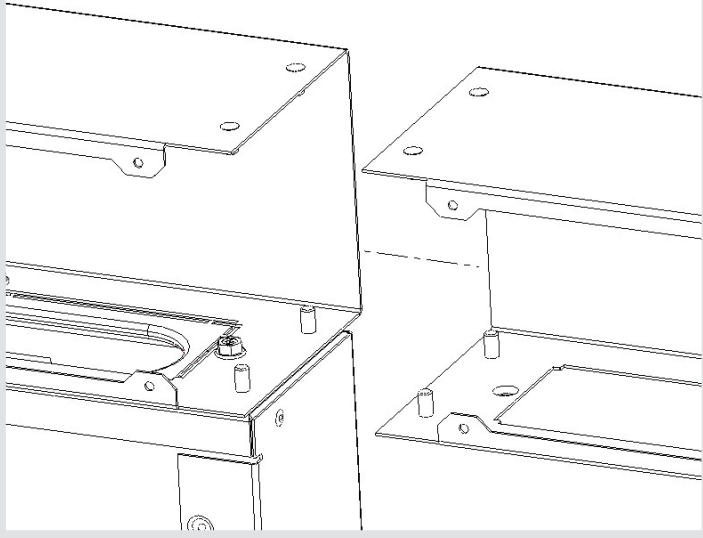

GB JK04TK
JK06TK

Notice d'instructions
User instructions
Bedienungsanleitung
Instrucciones de uso
Instruções
Bruksanvisning
Gebruiksaanwijzing

ZD0748 - Issue 2

JK04TK - 4" (100mm) trunking kit
JK06TK - 6" (150mm) trunking kit

ZD0748 - Issue 2

Connect adapter plate(s) to required end(s)

Offer up trunking to adapter plate

Attach an end plate into place if trunking is not attached to both ends of trunking kit.

Fit trunking kit lid using joining bracket and attach trunking to adapter plate.