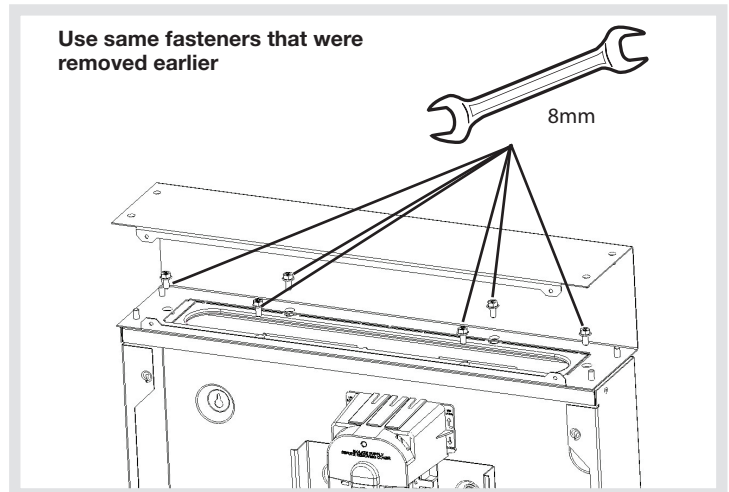

GB JK04TK
JK06TK

Notice d'instructions
User instructions
Bedienungsanleitung
Instrucciones de uso
Instruções
Bruksanvisning
Gebruiksaanwijzing

ZD0748 - Issue 2

JK04TK - 4" (100mm) trunking kit
JK06TK - 6" (150mm) trunking kit

ZD0748 - Issue 2

Connect adapter plate(s) to required end(s)

Offer up trunking to adapter plate

Attach an end plate into place if trunking is not attached to both ends of trunking kit.

Fit trunking kit lid using joining bracket and attach trunking to adapter plate.