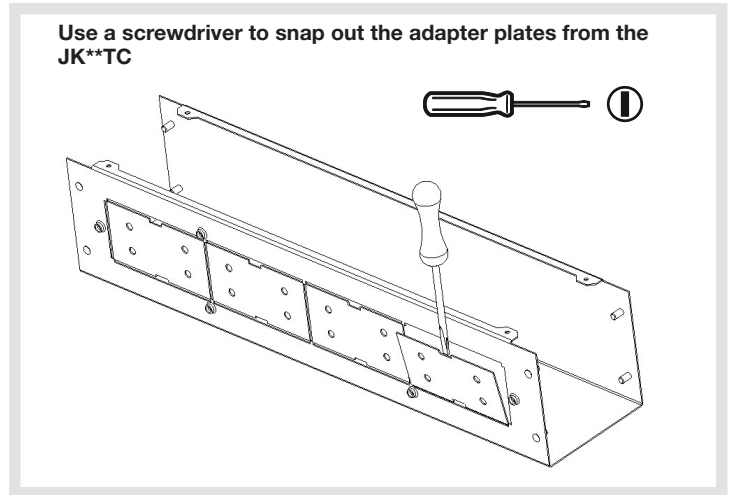

GB JK04TK
JK06TK

Notice d'instructions
User instructions
Bedienungsanleitung
Instrucciones de uso
Instruções
Bruksanvisning
Gebruiksaanwijzing

ZD0748 - Issue 2

JK04TK - 4" (100mm) trunking kit
JK06TK - 6" (150mm) trunking kit

ZD0748 - Issue 2

Connect adapter plate(s) to required end(s)

Offer up trunking to adapter plate

Attach an end plate into place if trunking is not attached to both ends of trunking kit.

Fit trunking kit lid using joining bracket and attach trunking to adapter plate.