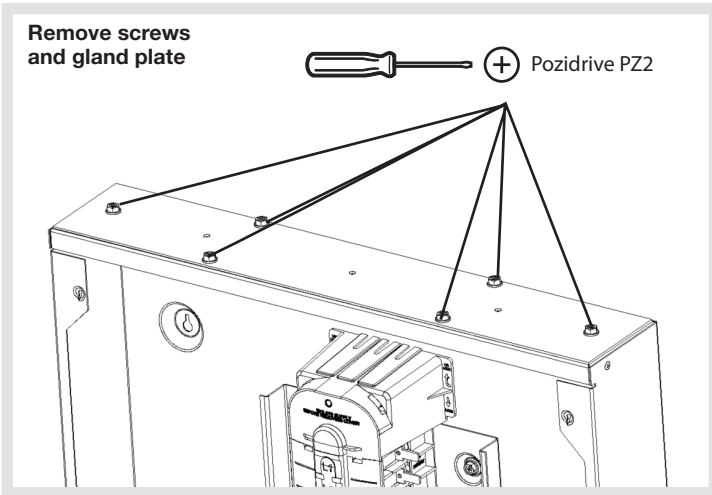

GB JK04TK
JK06TK

Notice d'instructions
User instructions
Bedienungsanleitung
Instrucciones de uso
Instruções
Bruksanvisning
Gebruiksaanwijzing

ZD0748 - Issue 2

JK04TK - 4" (100mm) trunking kit
JK06TK - 6" (150mm) trunking kit

ZD0748 - Issue 2

Connect adapter plate(s) to required end(s)

Offer up trunking to adapter plate

Attach an end plate into place if trunking is not attached to both ends of trunking kit.

Fit trunking kit lid using joining bracket and attach trunking to adapter plate.