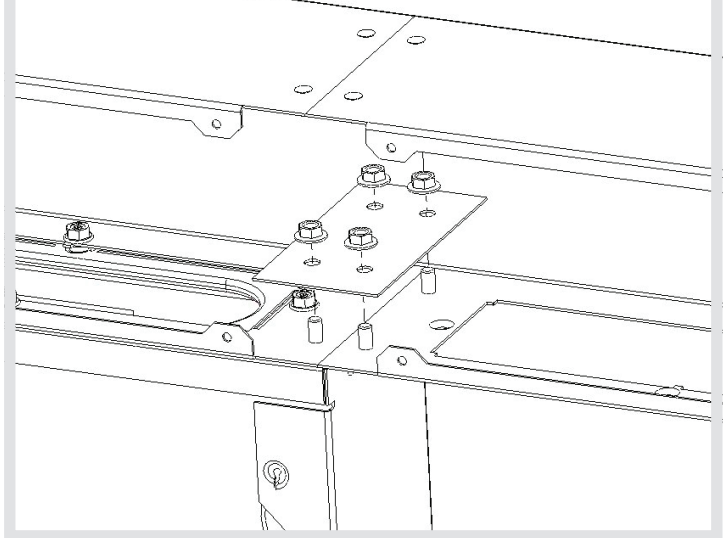

GB JK04TK
JK06TK

Notice d'instructions
User instructions
Bedienungsanleitung
Instrucciones de uso
Instruções
Bruksanvisning
Gebruiksaanwijzing

ZD0748 - Issue 2

JK04TK - 4" (100mm) trunking kit
JK06TK - 6" (150mm) trunking kit

ZD0748 - Issue 2

Connect adapter plate(s) to required end(s)

Offer up trunking to adapter plate

Attach an end plate into place if trunking is not attached to both ends of trunking kit.

Fit trunking kit lid using joining bracket and attach trunking to adapter plate.