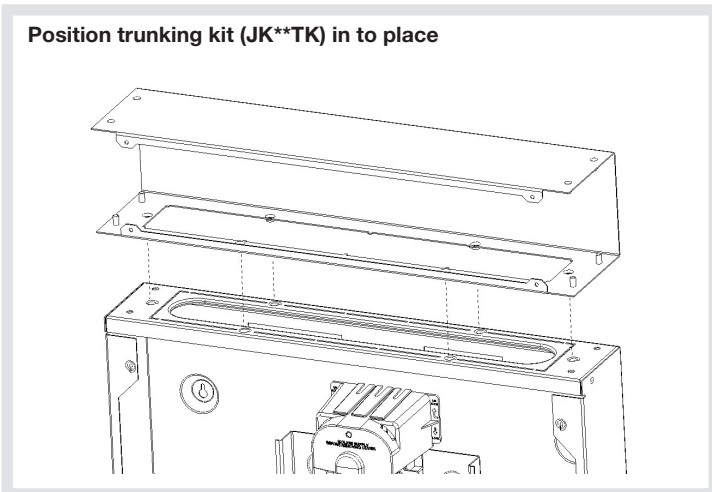

GB JK04TK
JK06TK

Notice d'instructions
User instructions
Bedienungsanleitung
Instrucciones de uso
Instruções
Bruksanvisning
Gebruiksaanwijzing

ZD0748 - Issue 2

JK04TK - 4" (100mm) trunking kit
JK06TK - 6" (150mm) trunking kit

ZD0748 - Issue 2

Connect adapter plate(s) to required end(s)

Offer up trunking to adapter plate

Attach an end plate into place if trunking is not attached to both ends of trunking kit.

Fit trunking kit lid using joining bracket and attach trunking to adapter plate.