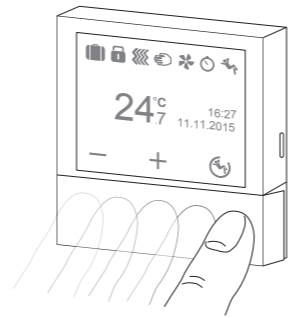

WHT740  
KNX room controller

WHT730  
KNX thermostat

<<<< SWIPING >>>>

<<<< SWIPING >>>>

<<<< SWIPING >>>>