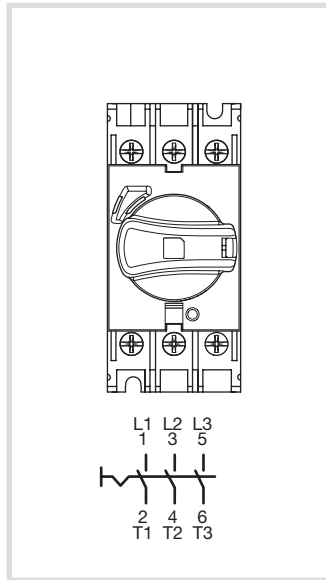

Fixing

Disassembly

Fixing

Configuration

Locking

le Studio - IS398 rev00 / RECTO-VERSO - A5 / offset black and white 80g/m²

6LE007312Ab

OCOM 138936