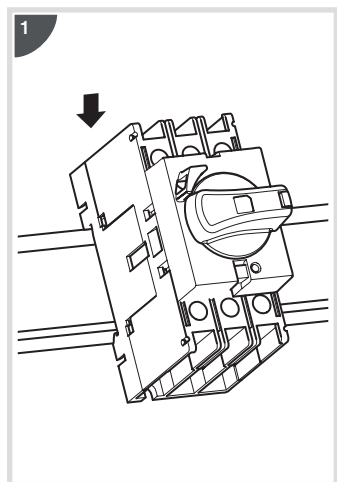

6LE007312Ab

HAS340, HAS363

Operating Instructions

40 A : HAS340 63 A : HAS363	Switch	HAZARDOUS VOLTAGE • Can cause electrical shock and burns. • Disconnect power before performing an intervention on this equipment • Where possible, use insulated tools

Fixing

Disassembly