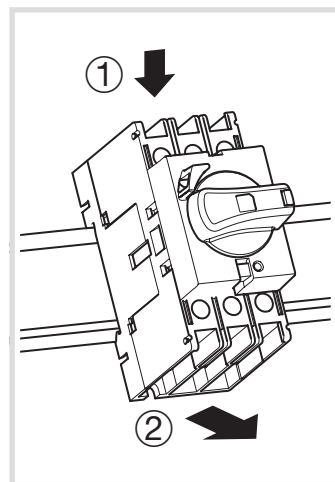

Disassembly