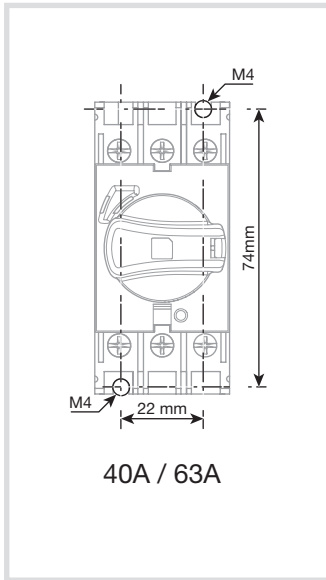

6LE007312Ab

HAS340, HAS363

Operating Instructions

<p>40 A : HAS340 63 A : HAS363</p>	<p>Switch</p> 	<p> HAZARDOUS VOLTAGE</p> <ul style="list-style-type: none"> • Can cause electrical shock and burns. • Disconnect power before performing an intervention on this equipment • Where possible, use insulated tools
--	---	--

Fixing

Disassembly

Fixing

Configuration

Locking

le Studio - IS398 rev00 / RECTO-VERSO - A5 / offset black and white 80g/m²

6LE007312Ab

OCOM 138936