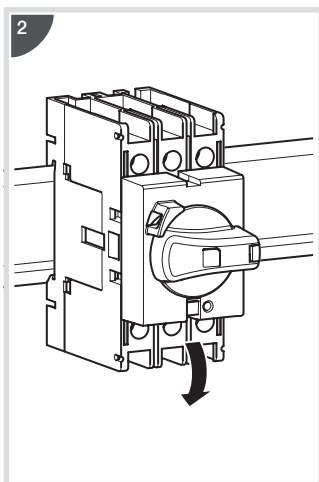

6LE007312Ab

HAS340, HAS363

Operating Instructions

40 A : HAS340 63 A : HAS363	Switch	HAZARDOUS VOLTAGE • Can cause electrical shock and burns. • Disconnect power before performing an intervention on this equipment • Where possible, use insulated tools

Fixing

Disassembly