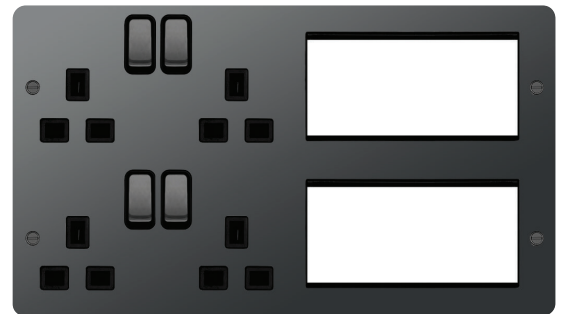

Sollysta Lounge Plate

The Sollysta lounge plate is designed to supply power and data requirements.

The plate contains two 13A double sockets to BS 1363 and space for 8 Euro module inserts (25mm x 50mm).

Available raised and flat plate, in white painted or decorative finishes.

A range of euro module inserts are available, please see next page for more.

WFTVLPWW

WFTVLPBNB

WFTVLPSSW

Description	Cat ref. White Insert	Cat ref. Black Insert
Flat Plate Lounge Plate for TV, Power & Data		
Polished Steel	WFTVLPSSW	WFTVLPSSB
Brushed Steel	WFTVLPBSW	WFTVLPBSB
Black Nickel	-	WFTVLPBNB
White Metal	WFTVLPWW	-
Raised Plate Lounge Plate for TV, Power & Data		
White Metal	WRTVLPWW	-
Lounge Plate Back Box		
Steel	WFTVBOX	-

Euro Style Modules

Description	Mod Width	Cat ref. (White)	Cat ref. (Black)
BT Telephone Master Euromodule	1	WMMBTM	WMMBTMB
BT Telephone Secondary Euromodule	1	WMMBTS	WMMBTSB
RJ11 - Modem Euromodule	1	WMMRJ11	WMMRJ11B
RJ45 - Cat 6 UTP Euromodule	1	WMMRJ45	WMMRJ45B
Phono Plugs - Red/Black - Gold Plated Euromodule	1	WMMPP	-
Speaker Terminal Posts - Gold Plated Euromodule	1	WMMSP	-
Single IEC Female Non Isolated Euromodule	1	WMMTVF	WMMTVFB
Single IEC Male Non Isolated Euromodule	1	WMMTVM	WMMTVMB
Single Satellite F Connector Euromodule	1	WMMSAT	WMMSATB
Single Blank Euromodule	1	WMMB	WMMBB
PIR Occupancy Sensor Euromodule 5m	1	WMMPIR05X	-
PIR Occupancy Sensor Euromodule 10m	1	WMMPIR10X	-
HDMI Module	2	WMMHDMI	WMMHDMIB
USB Euromodule with Twin USB	2	WMMUSB	WMMUSBB
Diplexer - TV & FM Radio Euromodule	2	WMMDX	WMMDXB
Triplexer - TV, Satellite & FM Radio Euromodule	2	WMMTX	WMMTXB
Quadplexer - TV, Satellite, FM Radio & Return Euromodule	2	WMMQX	WMMQXB