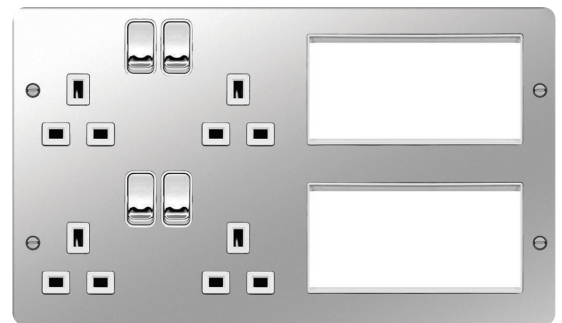

Sollysta Lounge Plate

The Sollysta lounge plate is designed to supply power and data requirements.

The plate contains two 13A double sockets to BS 1363 and space for 8 Euro module inserts (25mm x 50mm).

Available raised and flat plate, in white painted or decorative finishes.

A range of euro module inserts are available, please see next page for more.

WFTVLPWW

WFTVLPBNB

WFTVLPSSW

Description	Cat ref. White Insert	Cat ref. Black Insert
Flat Plate Lounge Plate for TV, Power & Data		
Polished Steel	WFTVLPSSW	WFTVLPSSB
Brushed Steel	WFTVLPBSW	WFTVLPBSB
Black Nickel	-	WFTVLPBNB
White Metal	WFTVLPWW	-
Raised Plate Lounge Plate for TV, Power & Data		
White Metal	WRTVLPWW	-
Lounge Plate Back Box		
Steel	WFTVBOX	-

Euro Style Modules

Description	Mod Width	Cat ref. (White)	Cat ref. (Black)
BT Telephone Master Euromodule	1	WMMBTM	WMMBTMB
BT Telephone Secondary Euromodule	1	WMMBTS	WMMBTSB
RJ11 - Modem Euromodule	1	WMMRJ11	WMMRJ11B
RJ45 - Cat 6 UTP Euromodule	1	WMMRJ45	WMMRJ45B
Phono Plugs - Red/Black - Gold Plated Euromodule	1	WMMPP	-
Speaker Terminal Posts - Gold Plated Euromodule	1	WMMSP	-
Single IEC Female Non Isolated Euromodule	1	WMMTVF	WMMTVFB
Single IEC Male Non Isolated Euromodule	1	WMMTVM	WMMTVMB
Single Satellite F Connector Euromodule	1	WMMSAT	WMMSATB
Single Blank Euromodule	1	WMMB	WMMBB
PIR Occupancy Sensor Euromodule 5m	1	WMMPIR05X	-
PIR Occupancy Sensor Euromodule 10m	1	WMMPIR10X	-
HDMI Module	2	WMMHDMI	WMMHDMIB
USB Euromodule with Twin USB	2	WMMUSB	WMMUSBB
Diplexer - TV & FM Radio Euromodule	2	WMMDX	WMMDXB
Triplexer - TV, Satellite & FM Radio Euromodule	2	WMMTX	WMMTXB
Quadplexer - TV, Satellite, FM Radio & Return Euromodule	2	WMMQX	WMMQXB