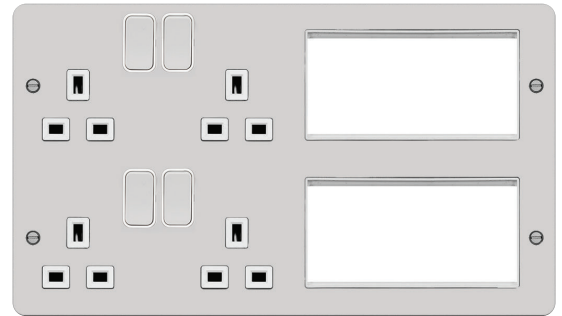

Sollysta Lounge Plate

The Sollysta lounge plate is designed to supply power and data requirements.

The plate contains two 13A double sockets to BS 1363 and space for 8 Euro module inserts (25mm x 50mm).

Available raised and flat plate, in white painted or decorative finishes.

A range of euro module inserts are available, please see next page for more.

WFTVLPWW

WFTVLPBNB

WFTVLPSSW

Description	Cat ref. White Insert	Cat ref. Black Insert
Flat Plate Lounge Plate for TV, Power & Data		
Polished Steel	WFTVLPSSW	WFTVLPSSB
Brushed Steel	WFTVLPBSW	WFTVLPBSB
Black Nickel	-	WFTVLPBNB
White Metal	WFTVLPWW	-
Raised Plate Lounge Plate for TV, Power & Data		
White Metal	WRTVLPWW	-
Lounge Plate Back Box		
Steel	WFTVBOX	-

Euro Style Modules

Description	Mod Width	Cat ref. (White)	Cat ref. (Black)
BT Telephone Master Euromodule	1	WMMBTM	WMMBTMB
BT Telephone Secondary Euromodule	1	WMMBTS	WMMBTSB
RJ11 - Modem Euromodule	1	WMMRJ11	WMMRJ11B
RJ45 - Cat 6 UTP Euromodule	1	WMMRJ45	WMMRJ45B
Phono Plugs - Red/Black - Gold Plated Euromodule	1	WMMPP	-
Speaker Terminal Posts - Gold Plated Euromodule	1	WMMSP	-
Single IEC Female Non Isolated Euromodule	1	WMMTVF	WMMTVFB
Single IEC Male Non Isolated Euromodule	1	WMMTVM	WMMTVMB
Single Satellite F Connector Euromodule	1	WMMSAT	WMMSATB
Single Blank Euromodule	1	WMMB	WMMBB
PIR Occupancy Sensor Euromodule 5m	1	WMMPIR05X	-
PIR Occupancy Sensor Euromodule 10m	1	WMMPIR10X	-
HDMI Module	2	WMMHDMI	WMMHDMIB
USB Euromodule with Twin USB	2	WMMUSB	WMMUSBB
Diplexer - TV & FM Radio Euromodule	2	WMMDX	WMMDXB
Triplexer - TV, Satellite & FM Radio Euromodule	2	WMMTX	WMMTXB
Quadplexer - TV, Satellite, FM Radio & Return Euromodule	2	WMMQX	WMMQXB