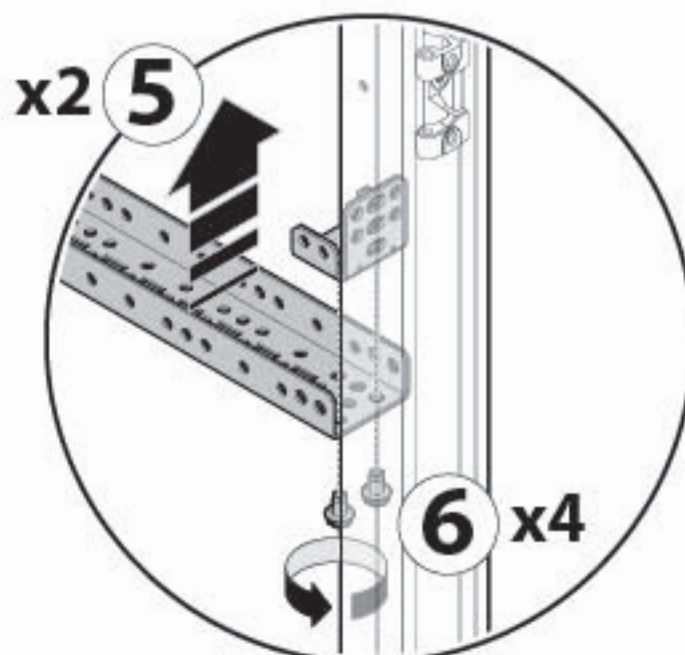

4b

2b

	ITEM	W
	UC350FU UC000FU	450 mm
	UC600FU UC000FU	700 mm
	UC800FU UC000FU	900 mm

Please refer to 6LE007361
for the busbar composition

2b

	ITEM	W
	UC500FU UC000FU	600 mm
	UC700FU UC000FU	800 mm

2b

ITEM	W	D
UC3540FUH	450 mm	600/800 mm
UC6040FUH	700 mm	600/800 mm
UC8040FUH	900 mm	600/800 mm

2b

UC3080BSO

1

2 x4

3 x4

2b

ITEM	W	D
UC3520V	450 mm	600/800 mm
UC6020V	700 mm	600/800 mm
UC8020V	900 mm	600/800 mm

2b