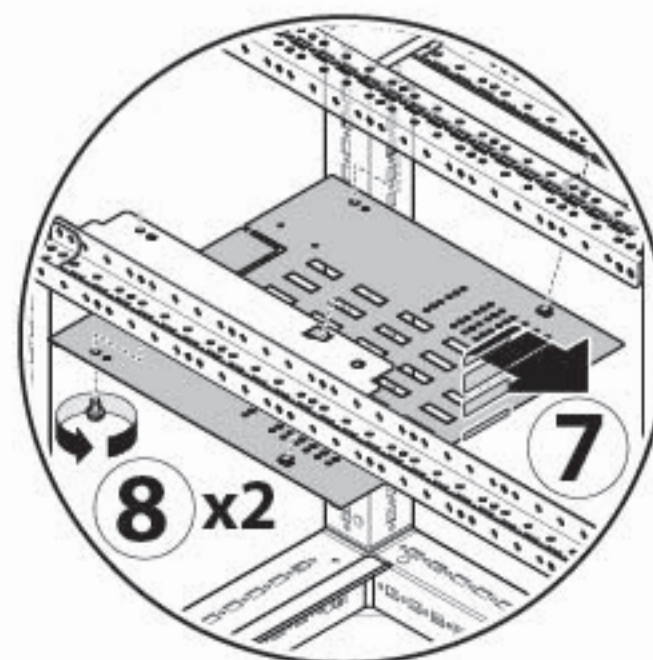

2b

UC3080BSO

1

2 x4

3 x4

2b

ITEM	W	D
UC3520V	450 mm	600/800 mm
UC6020V	700 mm	600/800 mm
UC8020V	900 mm	600/800 mm

2b

	ITEM	D
	UC500FU UC000FU	600 mm
	UC700FU UC000FU	800 mm

Please refer to 6LE007361 for the busbar composition

2b

ITEM	W	D
UC3540FUH	450 mm	600/800 mm
UC6040FUH	700 mm	600/800 mm
UC8040FUH	900 mm	600/800 mm

2b

UC3080BS0

ITEM	W	D
UC3530V	450 mm	600/800 mm
UC6030V	700 mm	600/800 mm
UC8030V	900 mm	600/800 mm