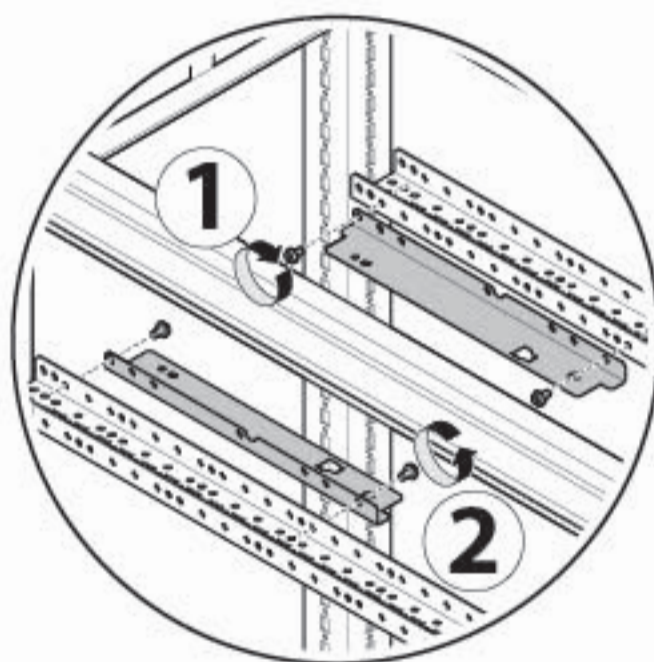

4b

2b

	ITEM	W
	UC350FU UC000FU	450 mm
	UC600FU UC000FU	700 mm
	UC800FU UC000FU	900 mm

Please refer to 6LE007361
for the busbar composition

2b

	ITEM	W
	UC500FU UC000FU	600 mm
	UC700FU UC000FU	800 mm

2b

ITEM	W	D
UC3540FUH	450 mm	600/800 mm
UC6040FUH	700 mm	600/800 mm
UC8040FUH	900 mm	600/800 mm