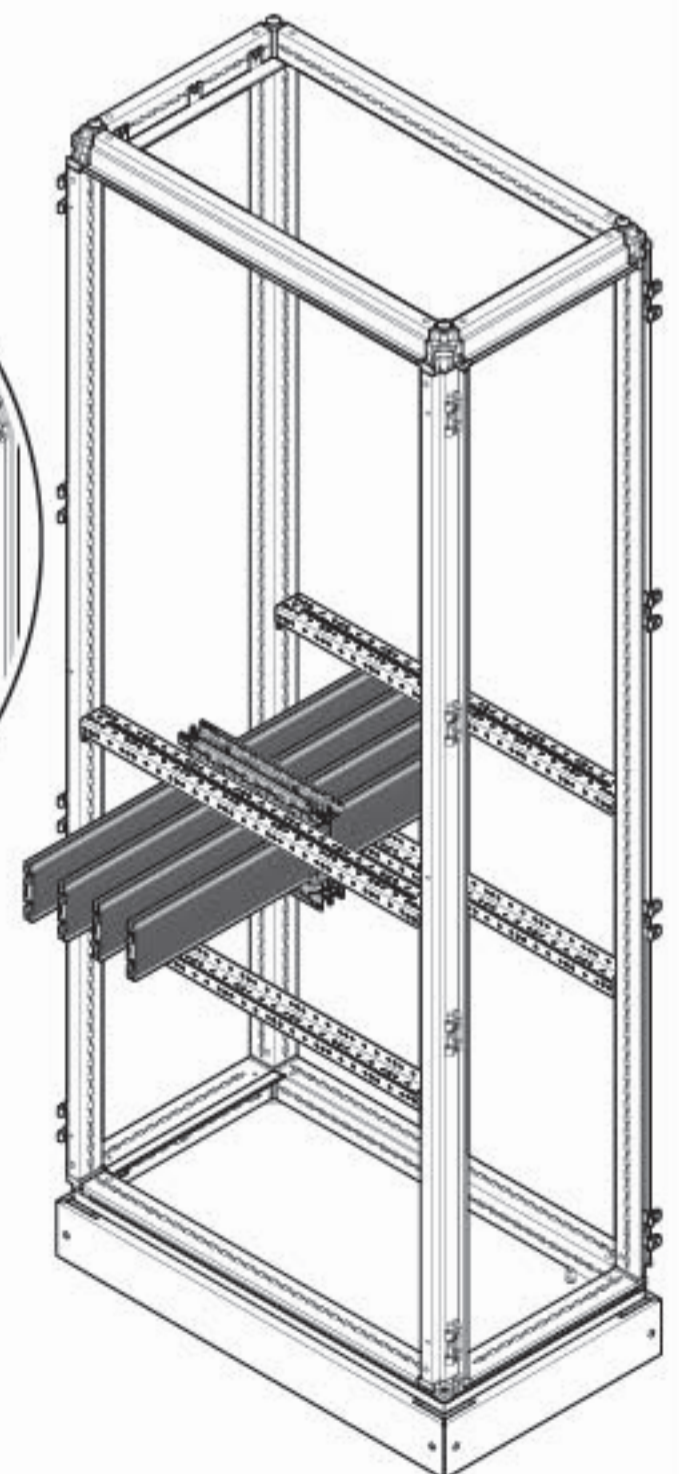

Please refer to 6LE007361 for the busbar composition