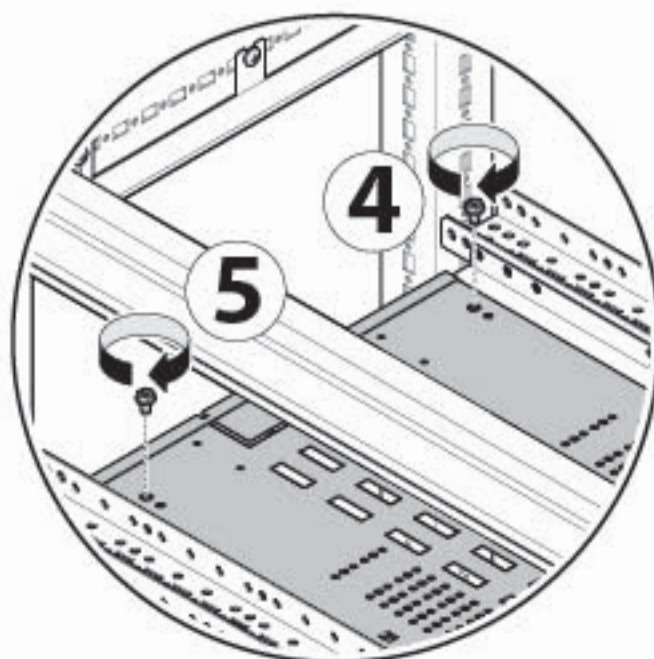

4b

	Device 3/4 Poles	W	Type	Form
	HW1			
UC6040HFHW1	1600A	600	FIX	4b
UC8040HFHW1	1600A	800		
UC6040HDHW1	1600A	600	D/W	
UC8040HDHW1	1600A	800		

	W	H1	D
UC2040FUL	///	200	400
UC2060FUL	///	200	600
UC2080FUL	///	200	800

4b

2b

	ITEM	W
	UC350FU UC000FU	450 mm
	UC600FU UC000FU	700 mm
	UC800FU UC000FU	900 mm

Please refer to 6LE007361
for the busbar composition

2b

	ITEM	W
	UC500FU UC000FU	600 mm
	UC700FU UC000FU	800 mm

2b

ITEM	W	D
UC3540FUH	450 mm	600/800 mm
UC6040FUH	700 mm	600/800 mm
UC8040FUH	900 mm	600/800 mm

2b

UC3080BSO

1

2 x4

3 x4

2b

ITEM	W	D
UC3520V	450 mm	600/800 mm
UC6020V	700 mm	600/800 mm
UC8020V	900 mm	600/800 mm

2b