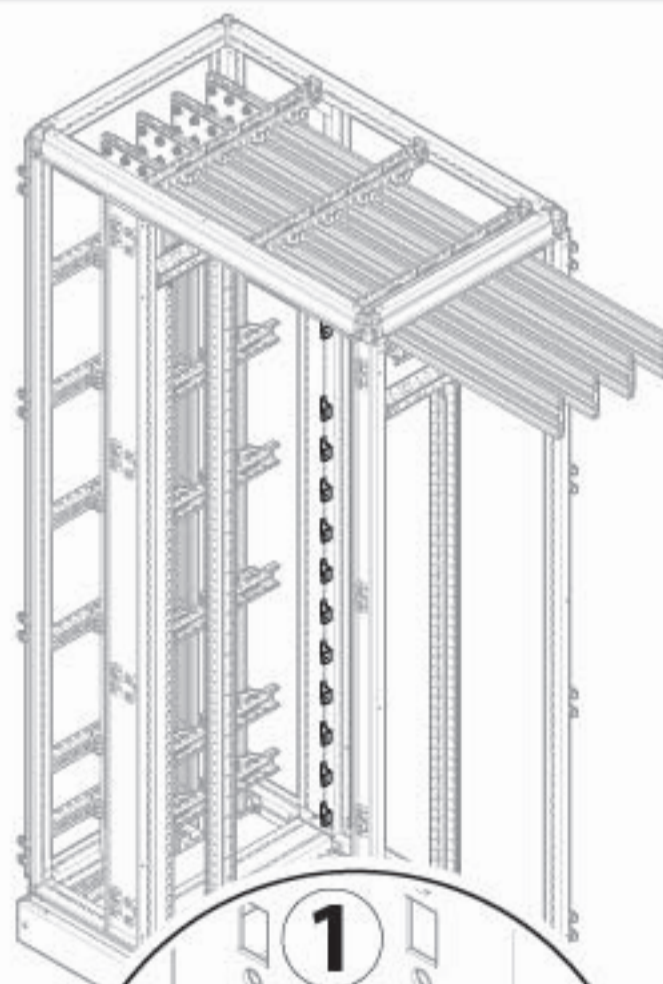

quadro evo
enclosure segregations

W	W1	H	H1	D
450	350			400
700	600	1900	1800	600
900	800	2100	2000	800
1000	600			800

2b

	W	H1	D
UC150FL	///	150	///
UC200FL	///	200	///
UC300FL	///	300	///
UC400FL	///	400	///
UC600FL	///	600	///

	W	H1	D
UC1540BL	///	150	400
UC1560BL	///	150	600
UC1580BL	///	150	800
UC2040BL	///	200	400
UC2060BL	///	200	600
UC2080BL	///	200	800
UC3040BL	///	300	400
UC3060BL	///	300	600
UC3080BL	///	300	800
UC4040BL	///	400	400
UC4060BL	///	400	600
UC4080BL	///	400	800
UC6040BL	///	600	400
UC6060BL	///	600	600
UC6080BL	///	600	800