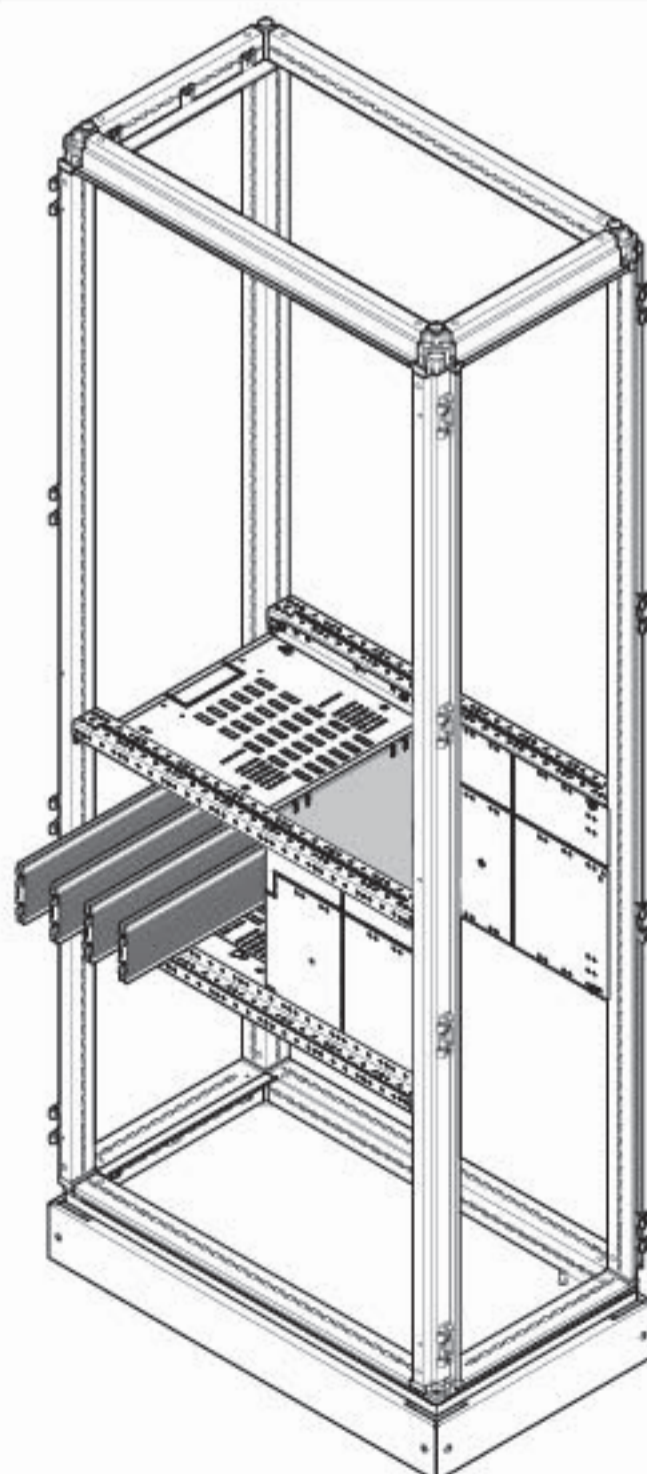

2b

UC3080BSO

1

2 x4

3 x4

2b

ITEM	W	D
UC3520V	450 mm	600/800 mm
UC6020V	700 mm	600/800 mm
UC8020V	900 mm	600/800 mm

2b

	ITEM	D
	UC500FU UC000FU	600 mm
	UC700FU UC000FU	800 mm

Please refer to 6LE007361 for the busbar composition

2b

ITEM	W	D
UC3540FUH	450 mm	600/800 mm
UC6040FUH	700 mm	600/800 mm
UC8040FUH	900 mm	600/800 mm

2b

UC3080BS0

ITEM	W	D
UC3530V	450 mm	600/800 mm
UC6030V	700 mm	600/800 mm
UC8030V	900 mm	600/800 mm