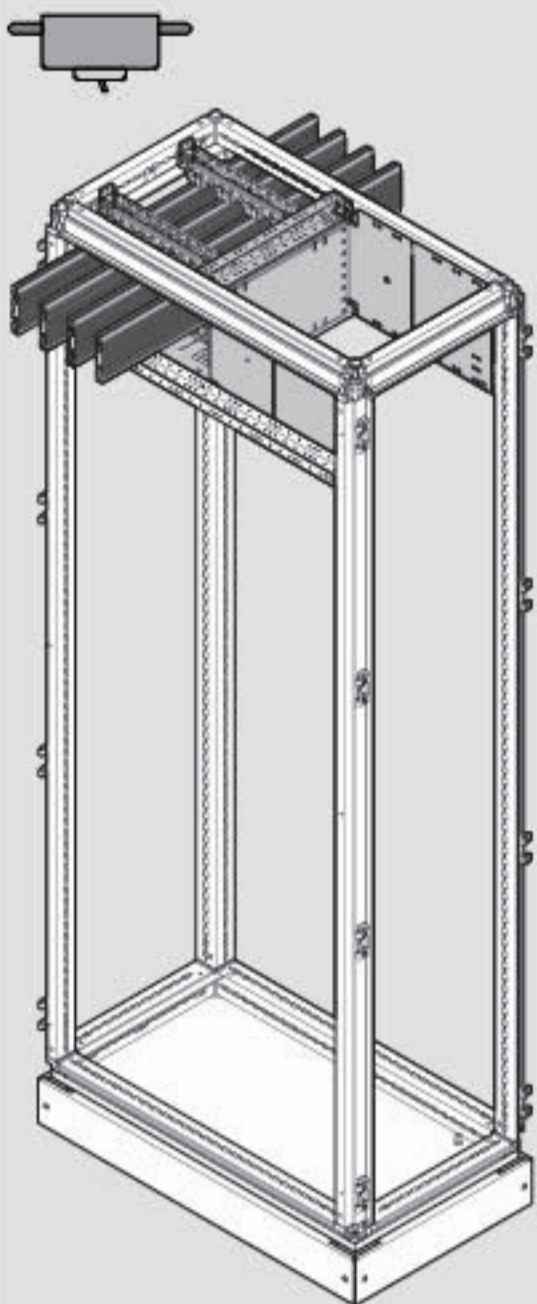

4b

2b

	ITEM	W
	UC350FU UC000FU	450 mm
	UC600FU UC000FU	700 mm
	UC800FU UC000FU	900 mm

Please refer to 6LE007361
for the busbar composition

2b

	ITEM	W
	UC500FU UC000FU	600 mm
	UC700FU UC000FU	800 mm

2b

ITEM	W	D
UC3540FUH	450 mm	600/800 mm
UC6040FUH	700 mm	600/800 mm
UC8040FUH	900 mm	600/800 mm

2b

UC3080BSO

1

2 x4

3 x4

2b

ITEM	W	D
UC3520V	450 mm	600/800 mm
UC6020V	700 mm	600/800 mm
UC8020V	900 mm	600/800 mm

2b