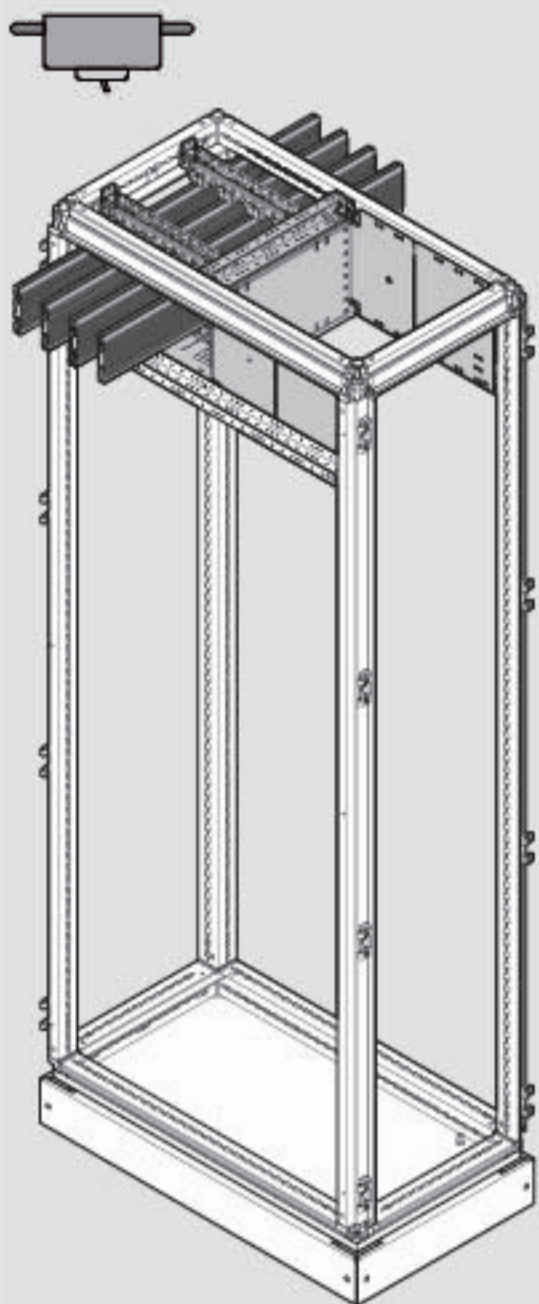

4b

2b

	ITEM	W
	UC350FU UC000FU	450 mm
	UC600FU UC000FU	700 mm
	UC800FU UC000FU	900 mm

Please refer to 6LE007361
for the busbar composition

2b

	ITEM	W
	UC500FU UC000FU	600 mm
	UC700FU UC000FU	800 mm

2b

ITEM	W	D
UC3540FUH	450 mm	600/800 mm
UC6040FUH	700 mm	600/800 mm
UC8040FUH	900 mm	600/800 mm

2b

UC3080BSO

1

2 x4

3 x4

2b

ITEM	W	D
UC3520V	450 mm	600/800 mm
UC6020V	700 mm	600/800 mm
UC8020V	900 mm	600/800 mm

2b