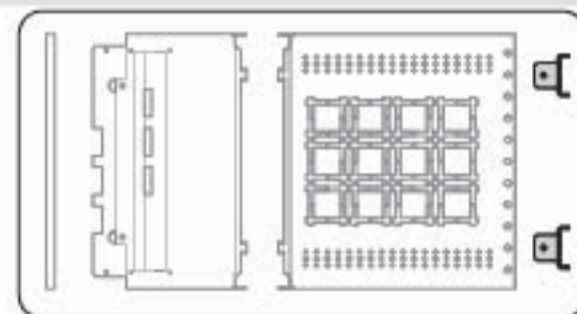

quadro evo
enclosure segregations

W	W1	H	H1	D
450	350			400
700	600	1900	1800	600
900	800	2100	2000	800
1000	600			800

2b

	W	H1	D
UC150FL	///	150	///
UC200FL	///	200	///
UC300FL	///	300	///
UC400FL	///	400	///
UC600FL	///	600	///

	W	H1	D
UC1540BL	///	150	400
UC1560BL	///	150	600
UC1580BL	///	150	800
UC2040BL	///	200	400
UC2060BL	///	200	600
UC2080BL	///	200	800
UC3040BL	///	300	400
UC3060BL	///	300	600
UC3080BL	///	300	800
UC4040BL	///	400	400
UC4060BL	///	400	600
UC4080BL	///	400	800
UC6040BL	///	600	400
UC6060BL	///	600	600
UC6080BL	///	600	800