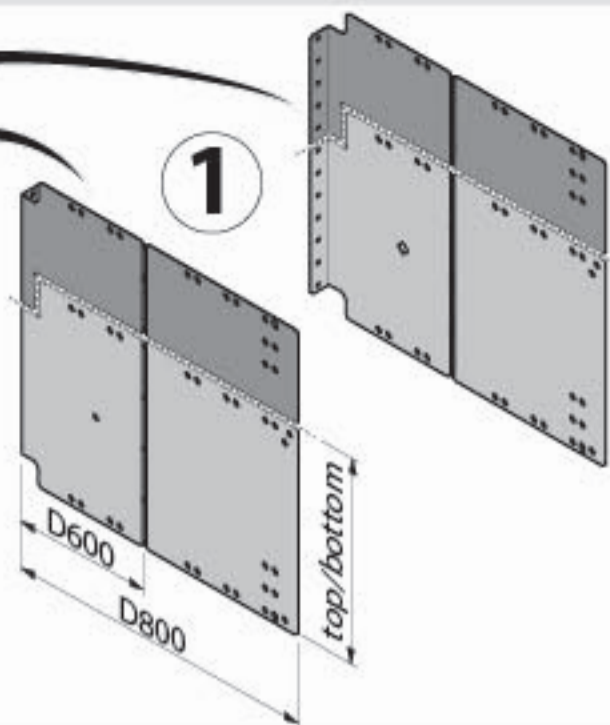

4b

2b

	ITEM	W
	UC350FU UC000FU	450 mm
	UC600FU UC000FU	700 mm
	UC800FU UC000FU	900 mm

Please refer to 6LE007361
for the busbar composition

2b

	ITEM	W
	UC500FU UC000FU	600 mm
	UC700FU UC000FU	800 mm

2b

ITEM	W	D
UC3540FUH	450 mm	600/800 mm
UC6040FUH	700 mm	600/800 mm
UC8040FUH	900 mm	600/800 mm

2b

UC3080BSO

1

2 x4

3 x4

2b

ITEM	W	D
UC3520V	450 mm	600/800 mm
UC6020V	700 mm	600/800 mm
UC8020V	900 mm	600/800 mm

2b