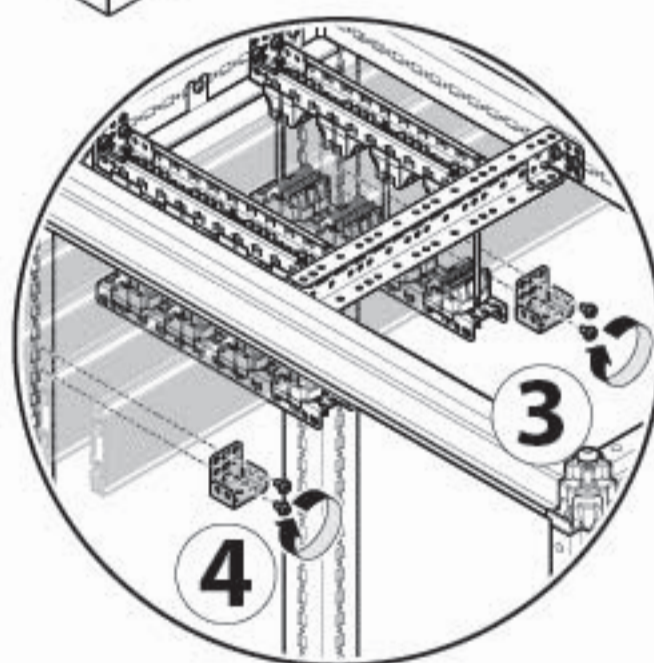

4b

2b

	ITEM	W
	UC350FU UC000FU	450 mm
	UC600FU UC000FU	700 mm
	UC800FU UC000FU	900 mm

Please refer to 6LE007361
for the busbar composition

2b

	ITEM	W
	UC500FU UC000FU	600 mm
	UC700FU UC000FU	800 mm

2b

ITEM	W	D
UC3540FUH	450 mm	600/800 mm
UC6040FUH	700 mm	600/800 mm
UC8040FUH	900 mm	600/800 mm

2b

UC3080BSO

1

2 x4

3 x4

2b

ITEM	W	D
UC3520V	450 mm	600/800 mm
UC6020V	700 mm	600/800 mm
UC8020V	900 mm	600/800 mm

2b