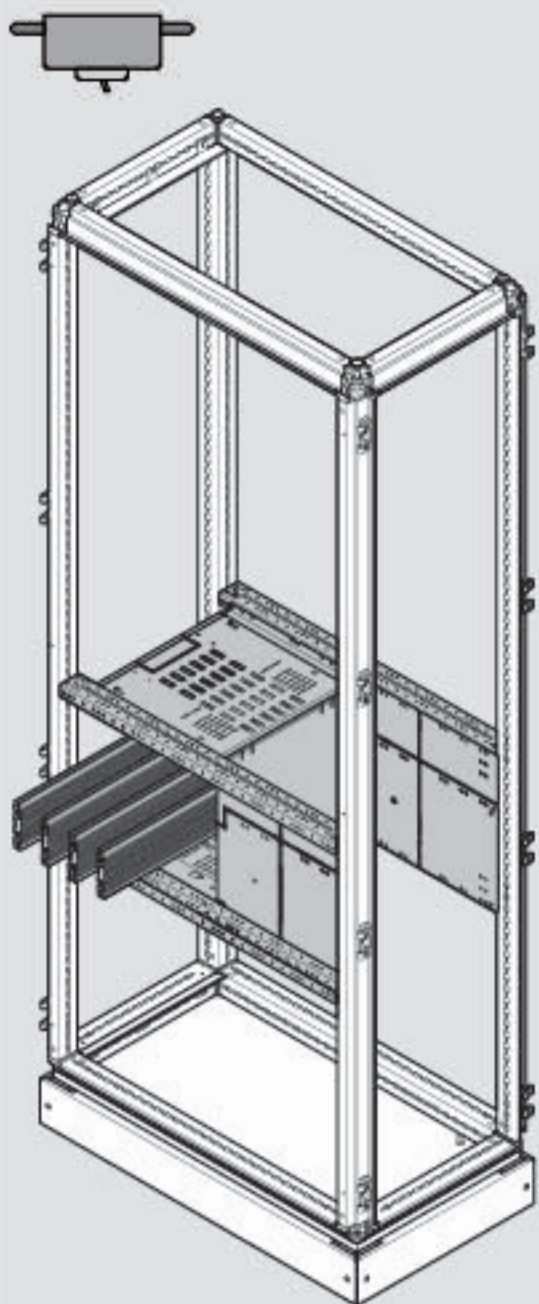

2b

UC3080BSO

1

2 x4

3 x4

2b

ITEM	W	D
UC3520V	450 mm	600/800 mm
UC6020V	700 mm	600/800 mm
UC8020V	900 mm	600/800 mm

2b

	ITEM	D
	UC500FU UC000FU	600 mm
	UC700FU UC000FU	800 mm

Please refer to 6LE007361 for the busbar composition

2b

ITEM	W	D
UC3540FUH	450 mm	600/800 mm
UC6040FUH	700 mm	600/800 mm
UC8040FUH	900 mm	600/800 mm

2b

UC3080BS0

ITEM	W	D
UC3530V	450 mm	600/800 mm
UC6030V	700 mm	600/800 mm
UC8030V	900 mm	600/800 mm