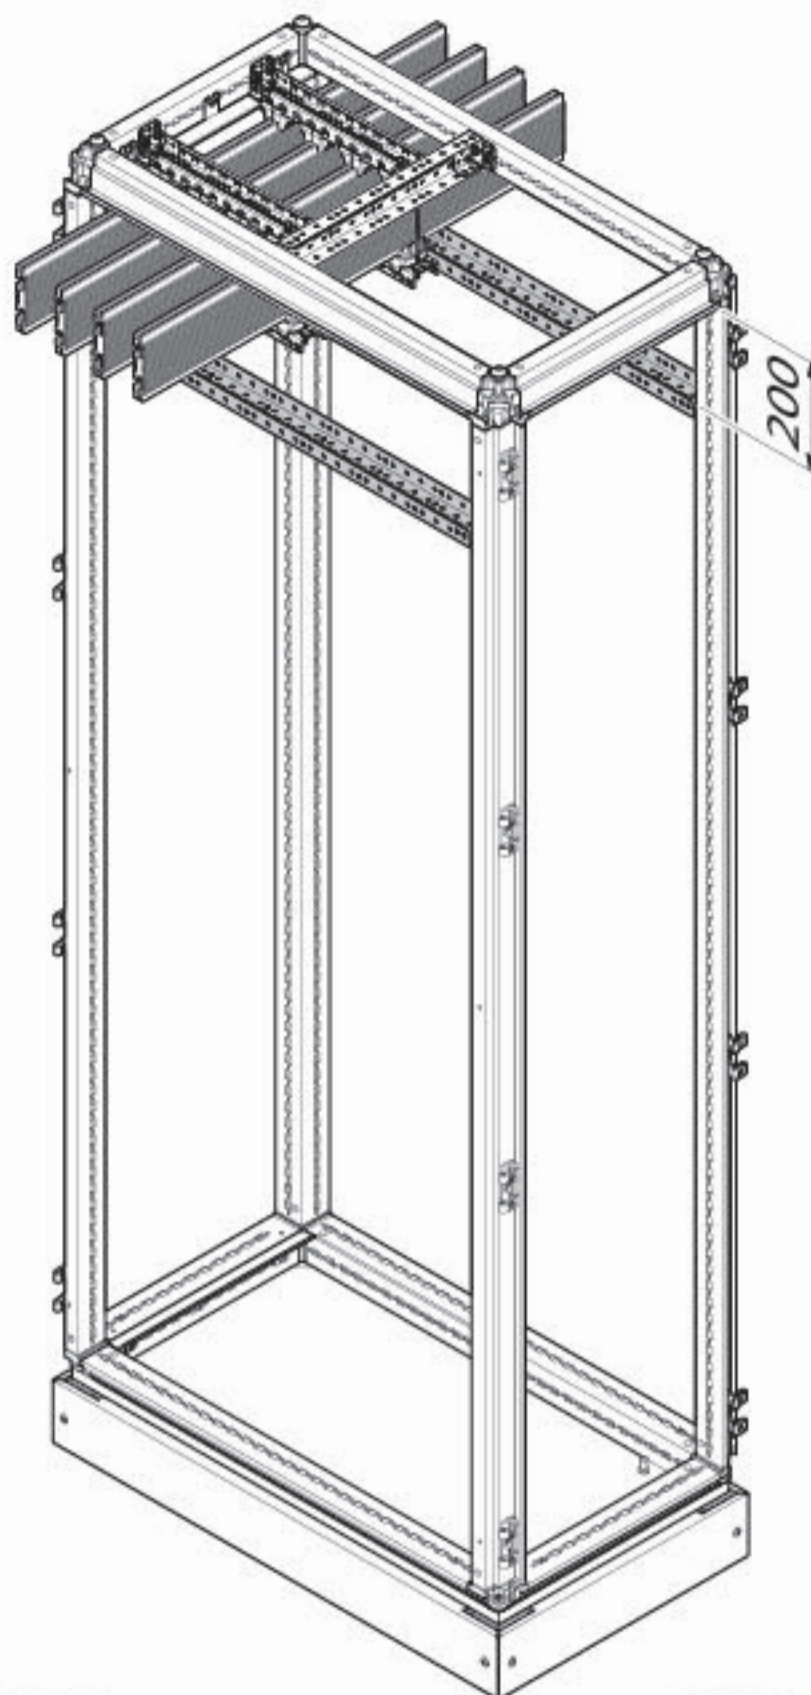

4b

2b

	ITEM	W
	UC350FU UC000FU	450 mm
	UC600FU UC000FU	700 mm
	UC800FU UC000FU	900 mm

Please refer to 6LE007361
for the busbar composition

2b

	ITEM	W
	UC500FU UC000FU	600 mm
	UC700FU UC000FU	800 mm

2b

ITEM	W	D
UC3540FUH	450 mm	600/800 mm
UC6040FUH	700 mm	600/800 mm
UC8040FUH	900 mm	600/800 mm

2b

UC3080BSO

1

2 x4

3 x4

2b

ITEM	W	D
UC3520V	450 mm	600/800 mm
UC6020V	700 mm	600/800 mm
UC8020V	900 mm	600/800 mm

2b