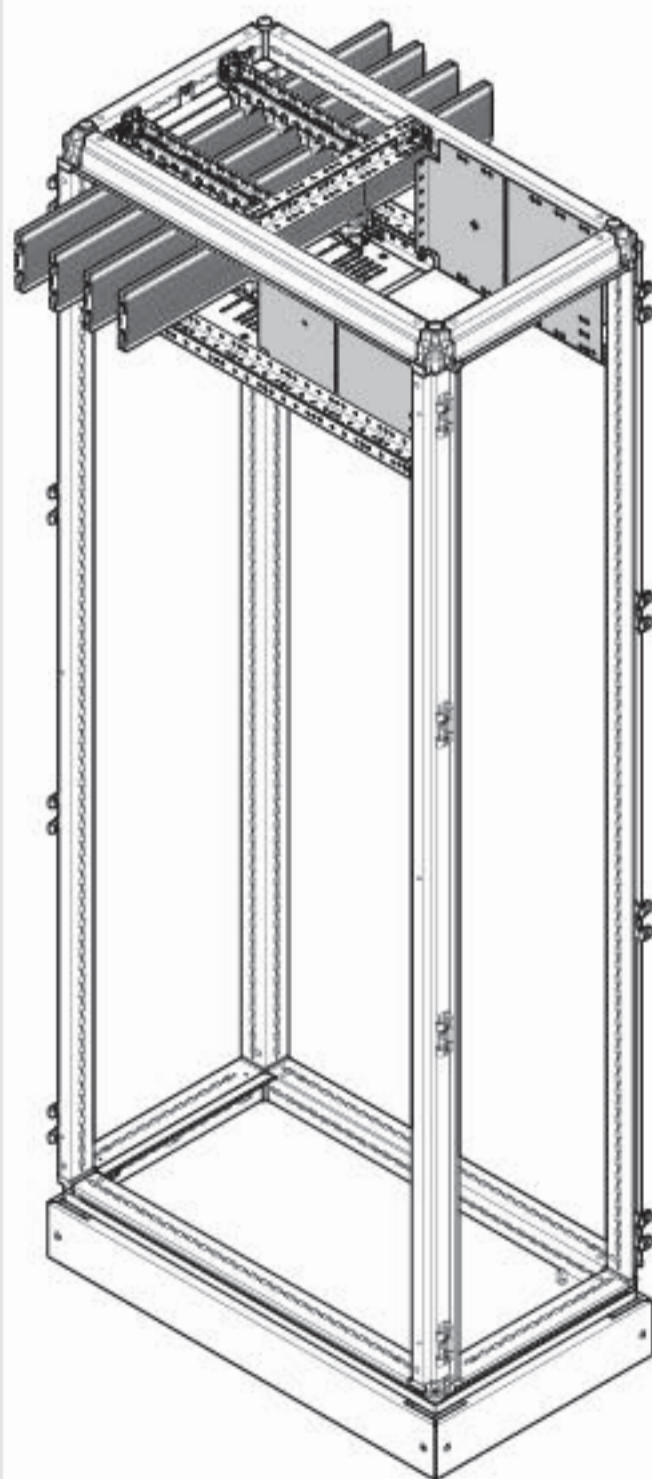

4b

2b

	ITEM	W
	UC350FU UC000FU	450 mm
	UC600FU UC000FU	700 mm
	UC800FU UC000FU	900 mm

Please refer to 6LE007361
for the busbar composition

2b

	ITEM	W
	UC500FU UC000FU	600 mm
	UC700FU UC000FU	800 mm

2b

ITEM	W	D
UC3540FUH	450 mm	600/800 mm
UC6040FUH	700 mm	600/800 mm
UC8040FUH	900 mm	600/800 mm

2b

UC3080BSO

1

2 x4

3 x4

2b

ITEM	W	D
UC3520V	450 mm	600/800 mm
UC6020V	700 mm	600/800 mm
UC8020V	900 mm	600/800 mm

2b