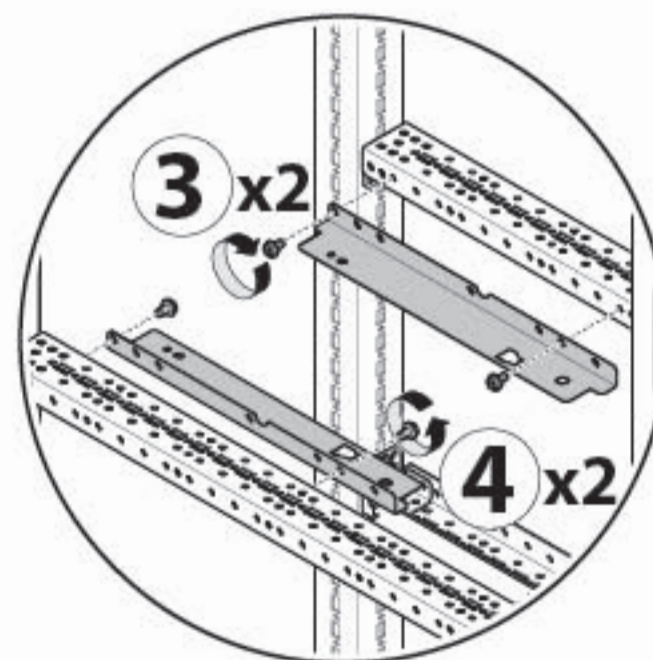

	ITEM	D
	UC500FU UC000FU	600 mm
	UC700FU UC000FU	800 mm

Please refer to 6LE007361 for the busbar composition

2b

ITEM	W	D
UC3540FUH	450 mm	600/800 mm
UC6040FUH	700 mm	600/800 mm
UC8040FUH	900 mm	600/800 mm