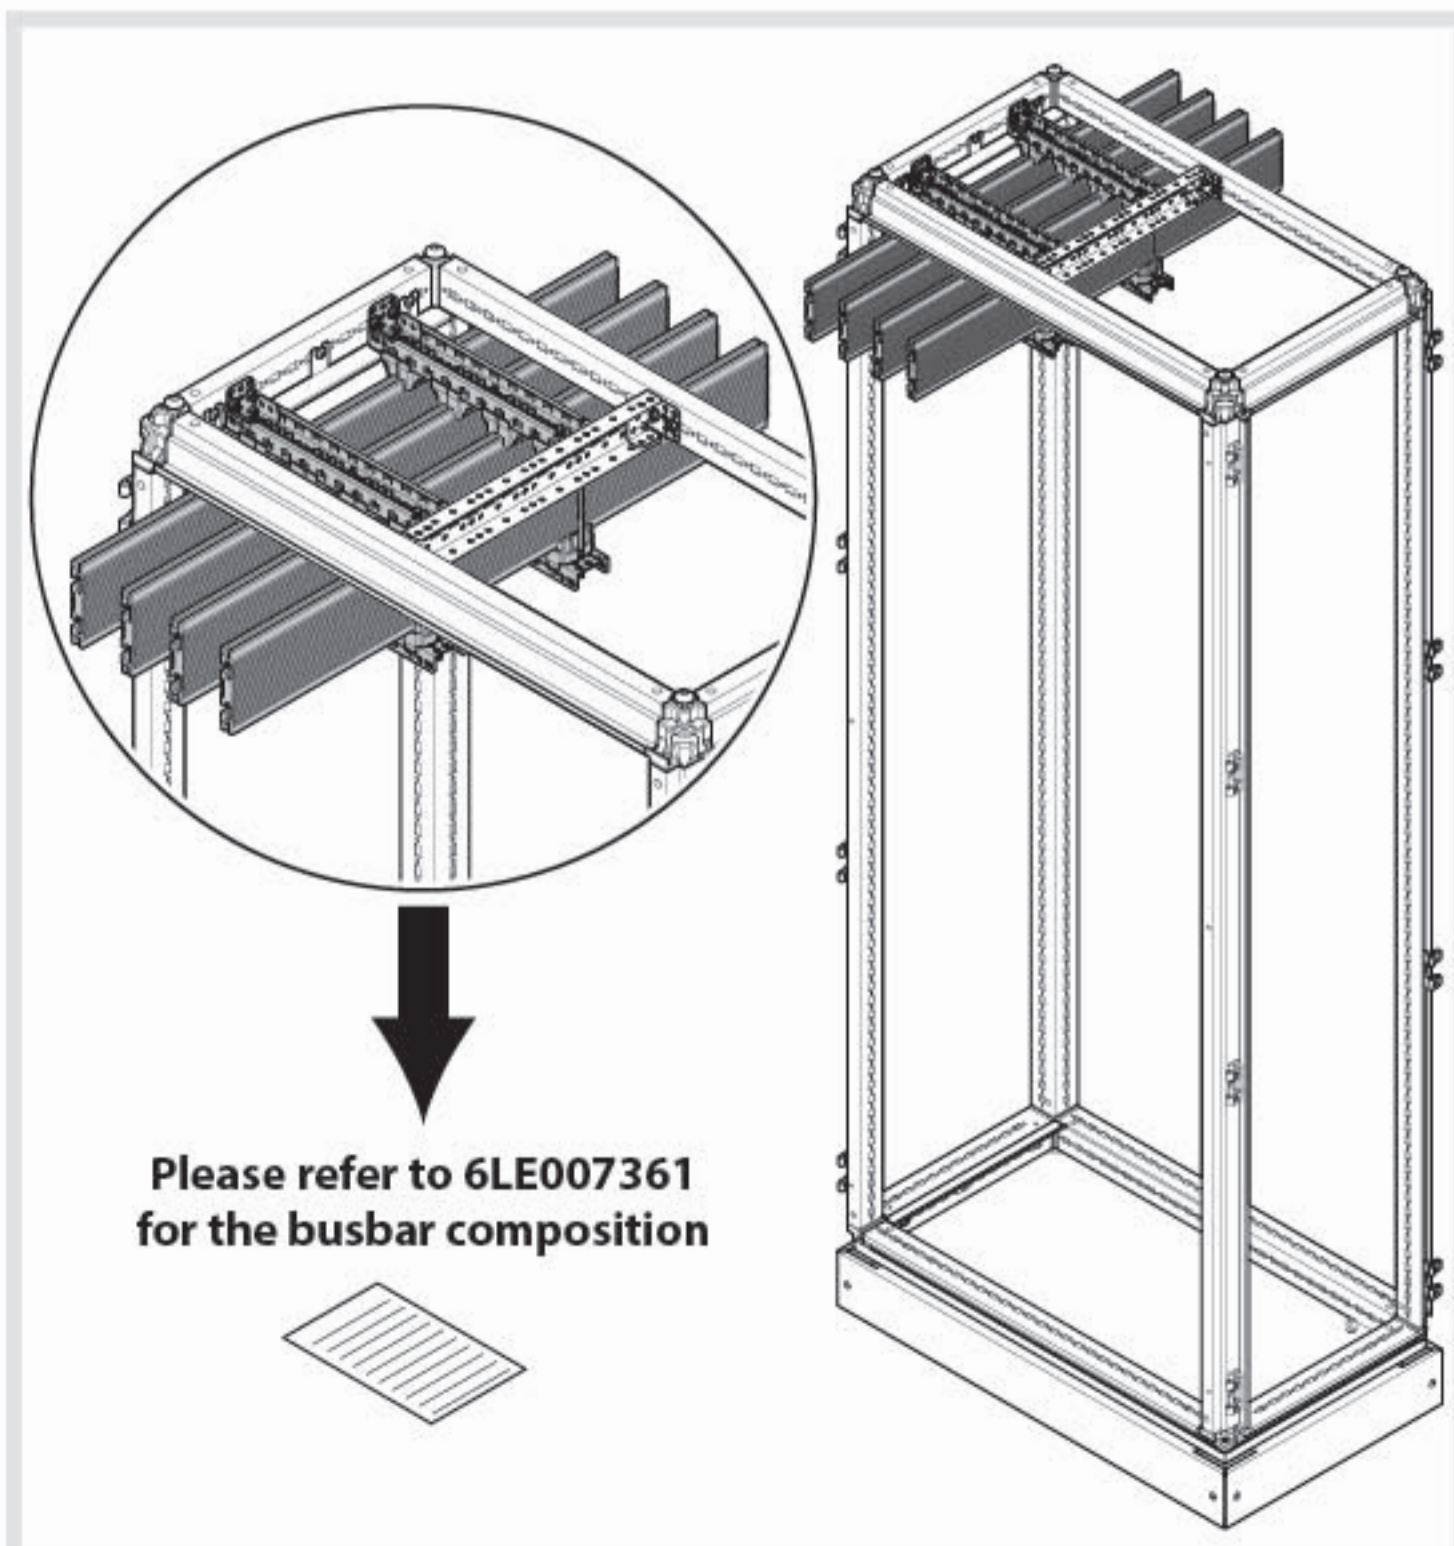

Please refer to 6LE007361
for the busbar composition