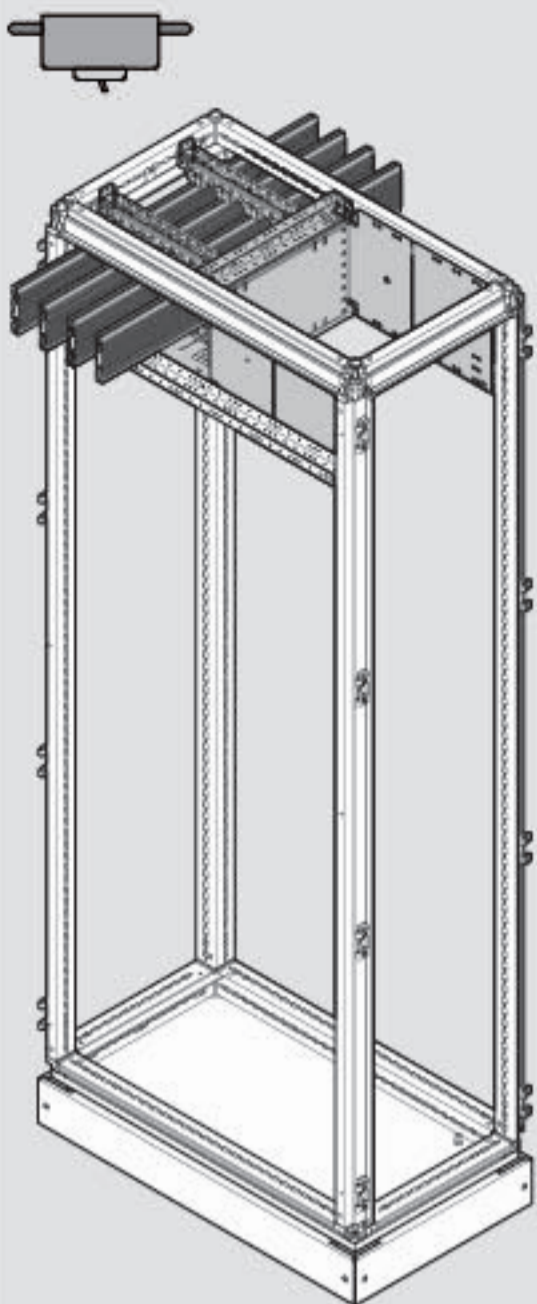

4b

2b

	ITEM	W
	UC350FU UC000FU	450 mm
	UC600FU UC000FU	700 mm
	UC800FU UC000FU	900 mm

Please refer to 6LE007361
for the busbar composition

2b

	ITEM	W
	UC500FU UC000FU	600 mm
	UC700FU UC000FU	800 mm

2b

ITEM	W	D
UC3540FUH	450 mm	600/800 mm
UC6040FUH	700 mm	600/800 mm
UC8040FUH	900 mm	600/800 mm

2b

UC3080BSO

1

2 x4

3 x4

2b

ITEM	W	D
UC3520V	450 mm	600/800 mm
UC6020V	700 mm	600/800 mm
UC8020V	900 mm	600/800 mm

2b