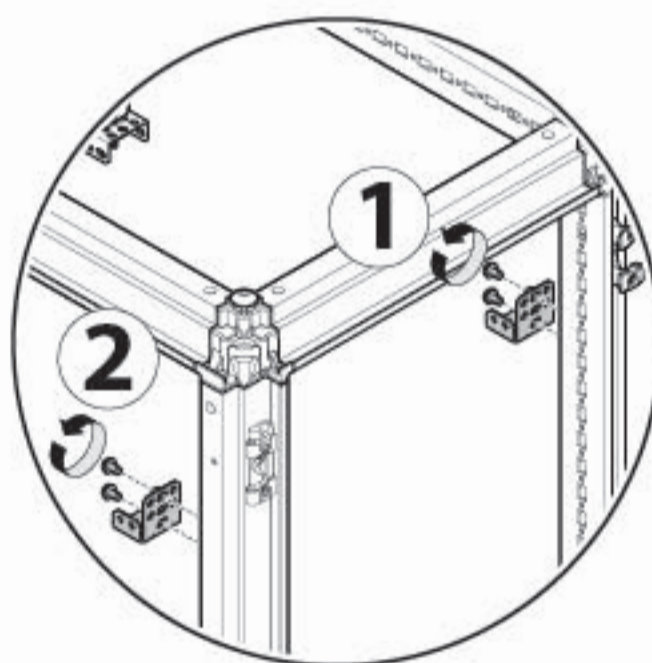

4b

2b

	ITEM	W
	UC350FU UC000FU	450 mm
	UC600FU UC000FU	700 mm
	UC800FU UC000FU	900 mm

Please refer to 6LE007361
for the busbar composition

2b

	ITEM	W
	UC500FU UC000FU	600 mm
	UC700FU UC000FU	800 mm

2b

ITEM	W	D
UC3540FUH	450 mm	600/800 mm
UC6040FUH	700 mm	600/800 mm
UC8040FUH	900 mm	600/800 mm

2b

UC3080BSO

1

2 x4

3 x4

2b

ITEM	W	D
UC3520V	450 mm	600/800 mm
UC6020V	700 mm	600/800 mm
UC8020V	900 mm	600/800 mm

2b