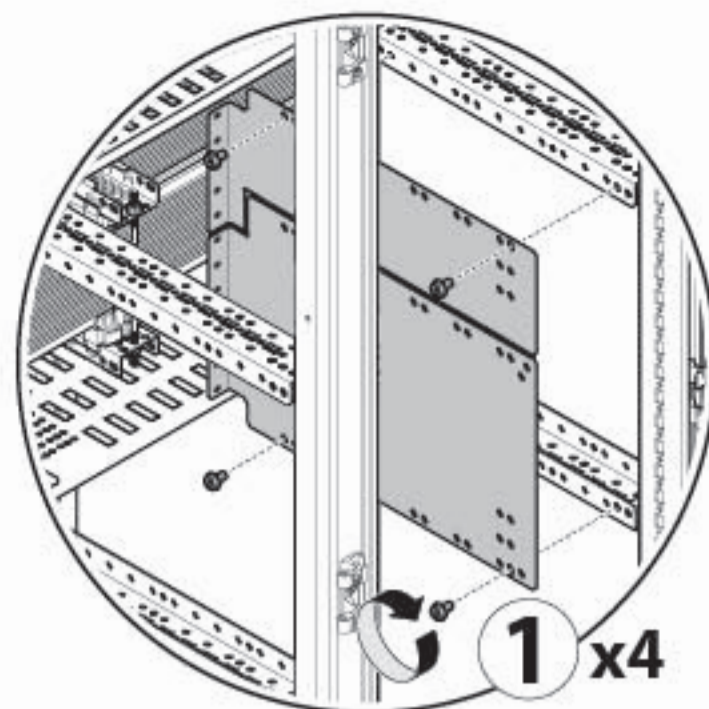

	ITEM	D
	UC500FU UC000FU	600 mm
	UC700FU UC000FU	800 mm

Please refer to 6LE007361 for the busbar composition

2b

ITEM	W	D
UC3540FUH	450 mm	600/800 mm
UC6040FUH	700 mm	600/800 mm
UC8040FUH	900 mm	600/800 mm

2b

UC3080BS0

ITEM	W	D
UC3530V	450 mm	600/800 mm
UC6030V	700 mm	600/800 mm
UC8030V	900 mm	600/800 mm