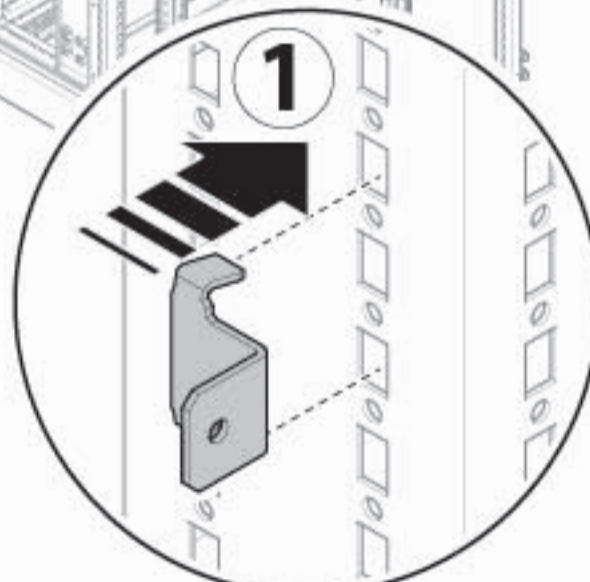

W	H1	D
UC150FL	///	150	///
UC200FL	///	200	///
UC300FL	///	300	///
UC400FL	///	400	///
UC600FL	///	600	///

	W	H1	D
UC1540BL	///	150	400
UC1560BL	///	150	600
UC1580BL	///	150	800
UC2040BL	///	200	400
UC2060BL	///	200	600
UC2080BL	///	200	800
UC3040BL	///	300	400
UC3060BL	///	300	600
UC3080BL	///	300	800
UC4040BL	///	400	400
UC4060BL	///	400	600
UC4080BL	///	400	800
UC6040BL	///	600	400
UC6060BL	///	600	600
UC6080BL	///	600	800