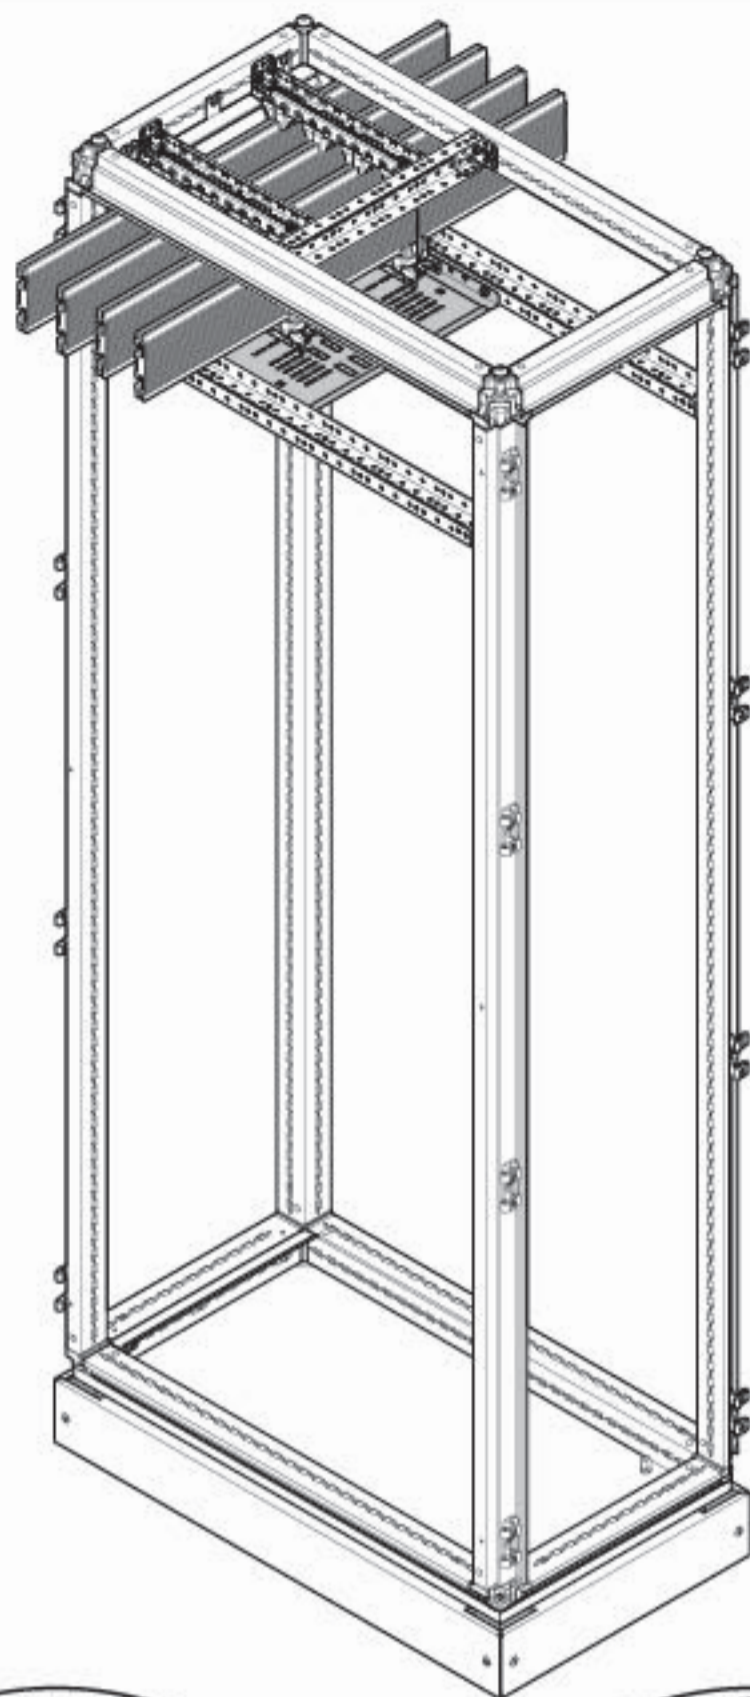

4b

2b

	ITEM	W
	UC350FU UC000FU	450 mm
	UC600FU UC000FU	700 mm
	UC800FU UC000FU	900 mm

Please refer to 6LE007361
for the busbar composition

2b

	ITEM	W
	UC500FU UC000FU	600 mm
	UC700FU UC000FU	800 mm

2b

ITEM	W	D
UC3540FUH	450 mm	600/800 mm
UC6040FUH	700 mm	600/800 mm
UC8040FUH	900 mm	600/800 mm

2b

UC3080BSO

1

2 x4

3 x4

2b

ITEM	W	D
UC3520V	450 mm	600/800 mm
UC6020V	700 mm	600/800 mm
UC8020V	900 mm	600/800 mm

2b