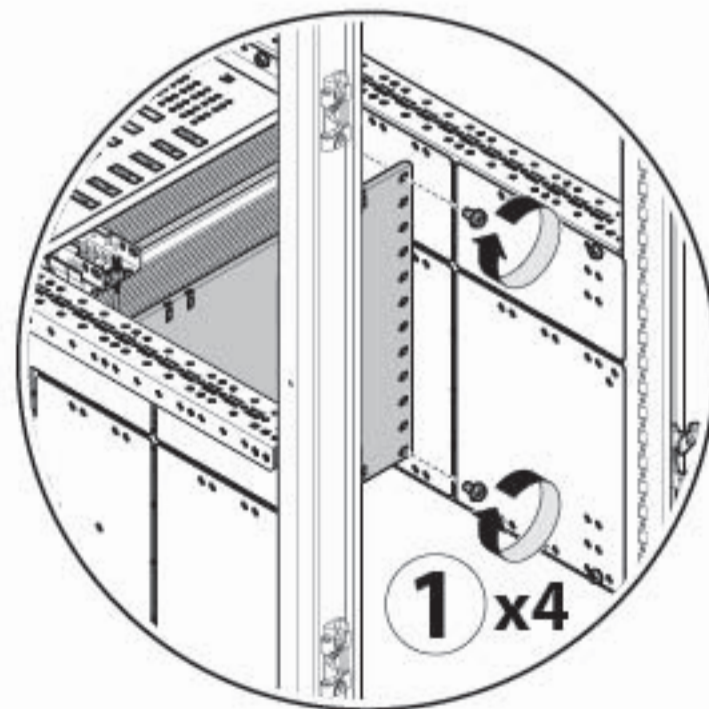

ITEM	W	D
UC3530V	450 mm	600/800 mm
UC6030V	700 mm	600/800 mm
UC8030V	900 mm	600/800 mm