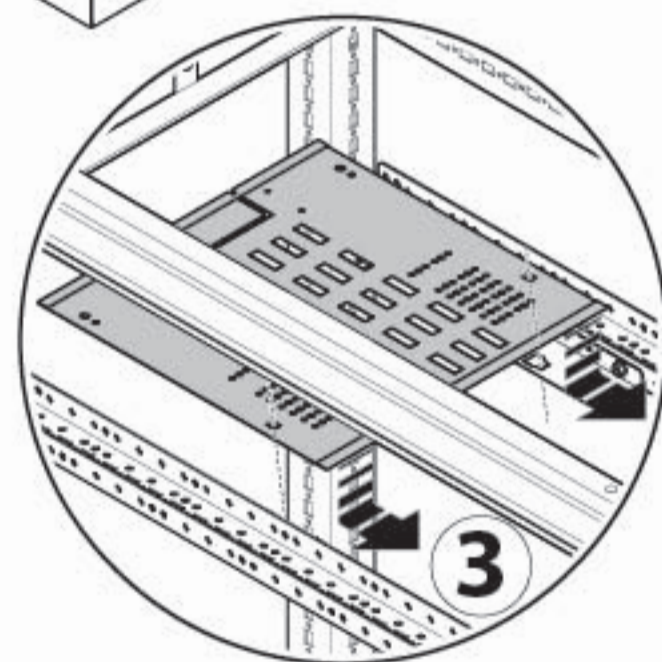

4b

2b

	ITEM	W
	UC350FU UC000FU	450 mm
	UC600FU UC000FU	700 mm
	UC800FU UC000FU	900 mm

Please refer to 6LE007361
for the busbar composition

2b

	ITEM	W
	UC500FU UC000FU	600 mm
	UC700FU UC000FU	800 mm

2b

ITEM	W	D
UC3540FUH	450 mm	600/800 mm
UC6040FUH	700 mm	600/800 mm
UC8040FUH	900 mm	600/800 mm

2b

UC3080BSO

1

2 x4

3 x4

2b

ITEM	W	D
UC3520V	450 mm	600/800 mm
UC6020V	700 mm	600/800 mm
UC8020V	900 mm	600/800 mm

2b