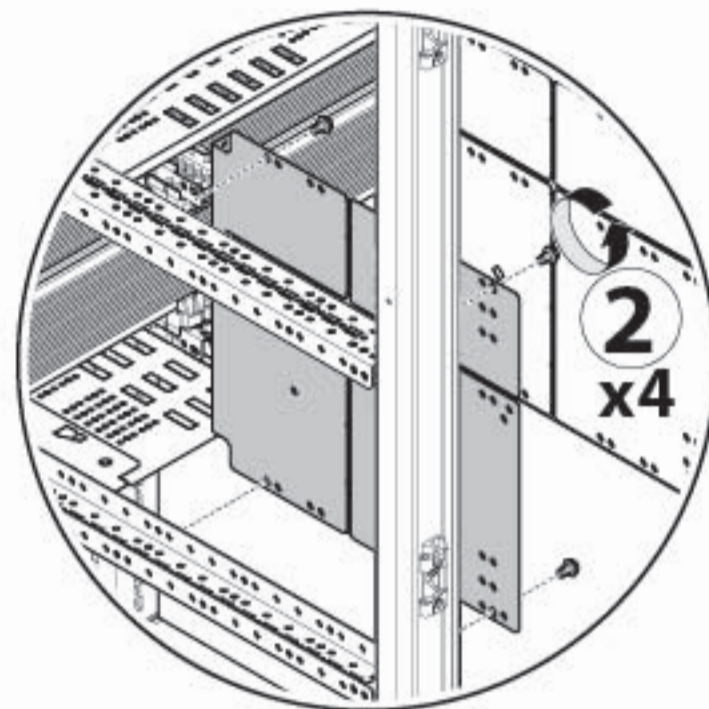

2b

UC3080BSO

1

2 x4

3 x4

2b

ITEM	W	D
UC3520V	450 mm	600/800 mm
UC6020V	700 mm	600/800 mm
UC8020V	900 mm	600/800 mm

2b

	ITEM	D
	UC500FU UC000FU	600 mm
	UC700FU UC000FU	800 mm

Please refer to 6LE007361 for the busbar composition

2b

ITEM	W	D
UC3540FUH	450 mm	600/800 mm
UC6040FUH	700 mm	600/800 mm
UC8040FUH	900 mm	600/800 mm

2b

UC3080BS0

ITEM	W	D
UC3530V	450 mm	600/800 mm
UC6030V	700 mm	600/800 mm
UC8030V	900 mm	600/800 mm