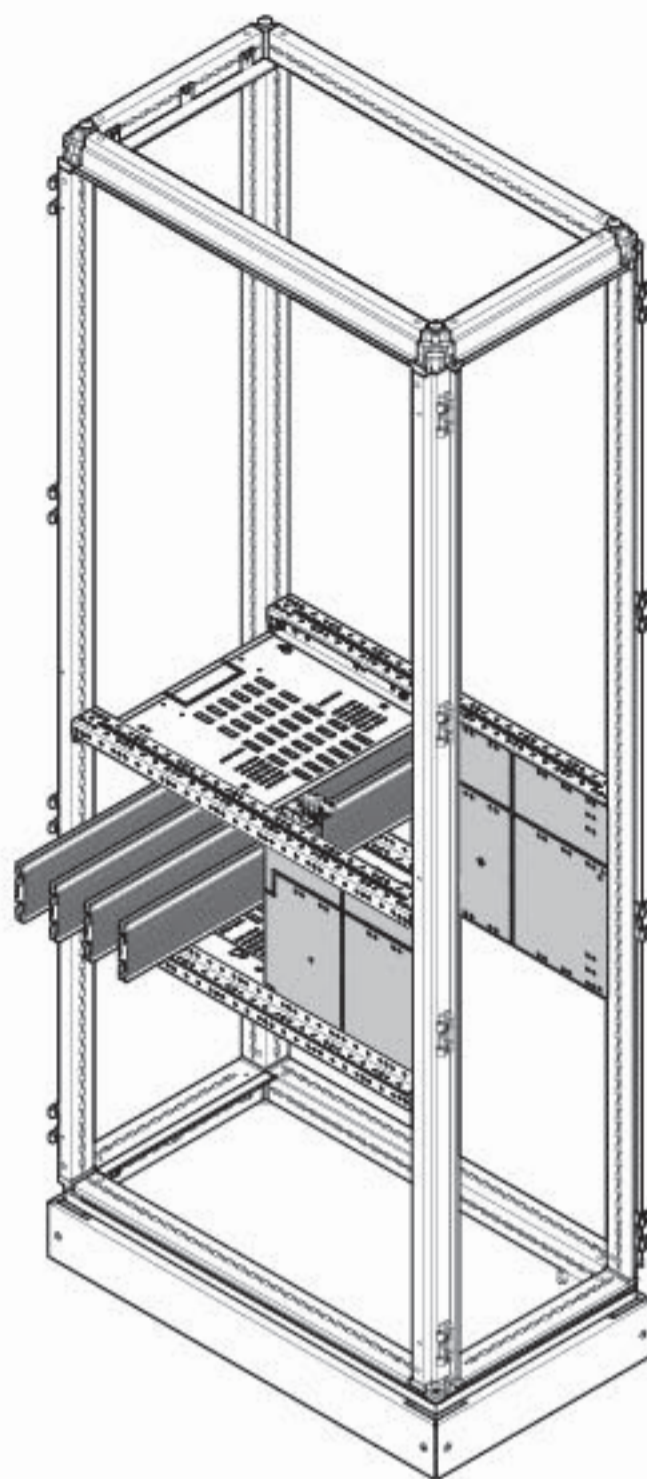

2b

UC3080BSO

1

2 x4

3 x4

2b

ITEM	W	D
UC3520V	450 mm	600/800 mm
UC6020V	700 mm	600/800 mm
UC8020V	900 mm	600/800 mm

2b

	ITEM	D
	UC500FU UC000FU	600 mm
	UC700FU UC000FU	800 mm

Please refer to 6LE007361 for the busbar composition

2b

ITEM	W	D
UC3540FUH	450 mm	600/800 mm
UC6040FUH	700 mm	600/800 mm
UC8040FUH	900 mm	600/800 mm

2b

UC3080BS0

ITEM	W	D
UC3530V	450 mm	600/800 mm
UC6030V	700 mm	600/800 mm
UC8030V	900 mm	600/800 mm