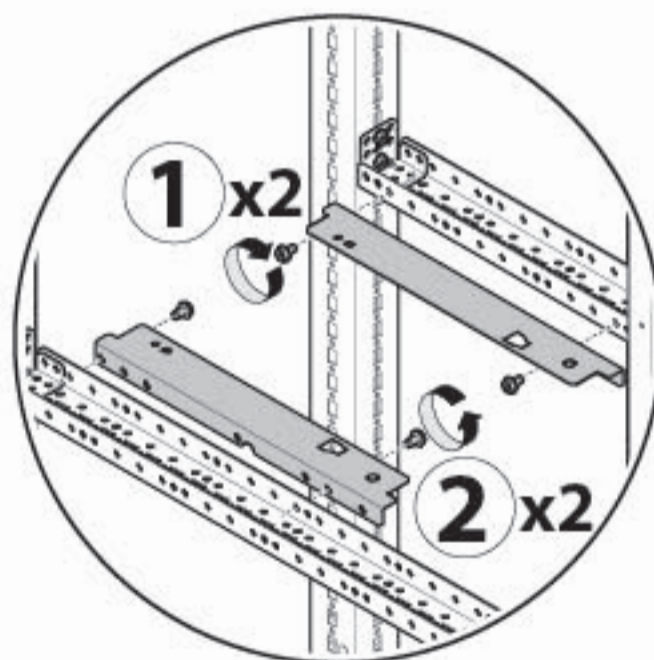

	ITEM	D
	UC500FU UC000FU	600 mm
	UC700FU UC000FU	800 mm

Please refer to 6LE007361 for the busbar composition

2b

ITEM	W	D
UC3540FUH	450 mm	600/800 mm
UC6040FUH	700 mm	600/800 mm
UC8040FUH	900 mm	600/800 mm