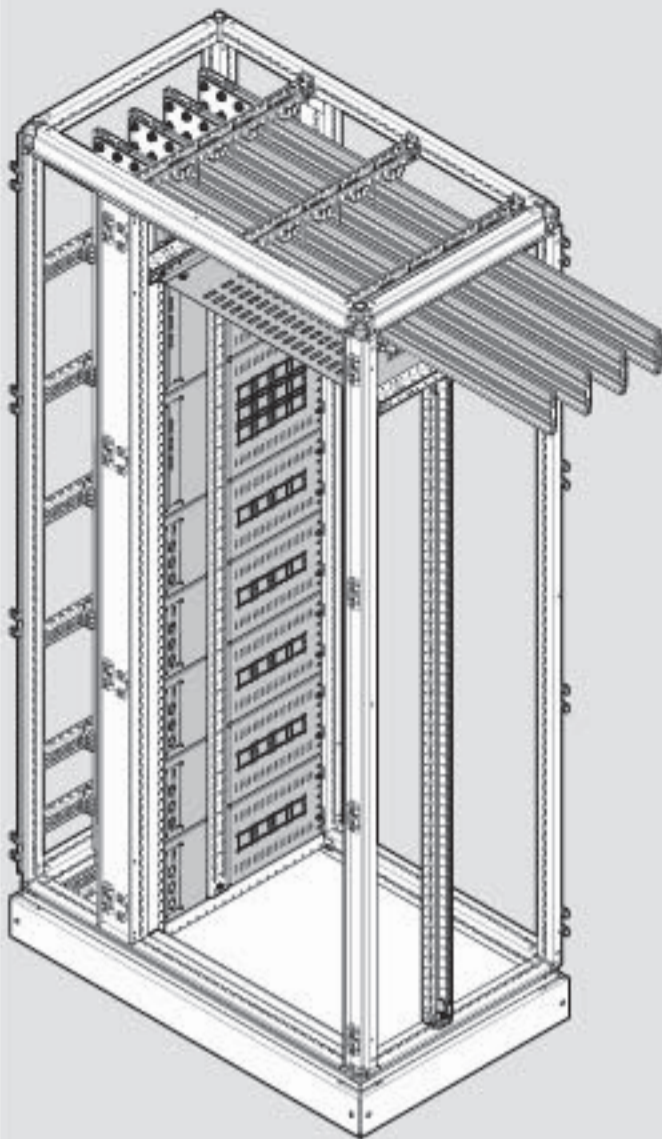

quadro evo
enclosure segregations

W	W1	H	H1	D
450	350			400
700	600	1900	1800	600
900	800	2100	2000	800
1000	600			800

2b

	W	H1	D
UC150FL	///	150	///
UC200FL	///	200	///
UC300FL	///	300	///
UC400FL	///	400	///
UC600FL	///	600	///

	W	H1	D
UC1540BL	///	150	400
UC1560BL	///	150	600
UC1580BL	///	150	800
UC2040BL	///	200	400
UC2060BL	///	200	600
UC2080BL	///	200	800
UC3040BL	///	300	400
UC3060BL	///	300	600
UC3080BL	///	300	800
UC4040BL	///	400	400
UC4060BL	///	400	600
UC4080BL	///	400	800
UC6040BL	///	600	400
UC6060BL	///	600	600
UC6080BL	///	600	800