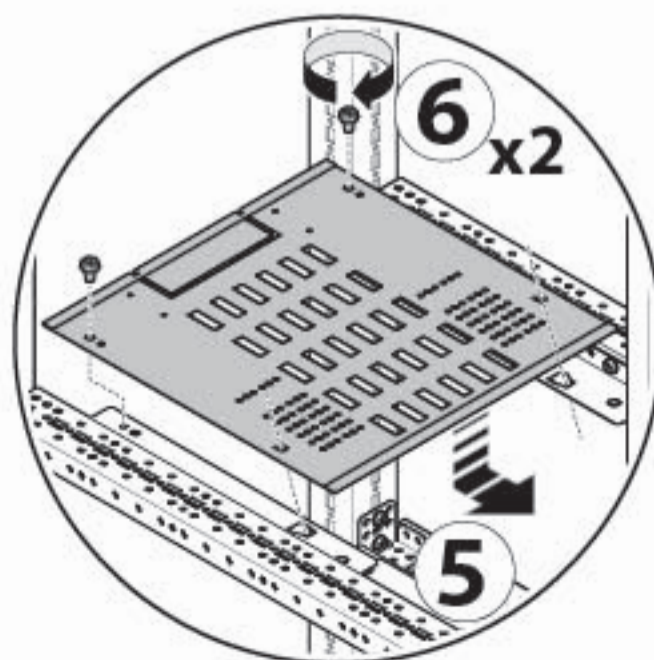

2b

UC3080BSO

1

2 x4

3 x4

2b

ITEM	W	D
UC3520V	450 mm	600/800 mm
UC6020V	700 mm	600/800 mm
UC8020V	900 mm	600/800 mm

2b

	ITEM	D
	UC500FU UC000FU	600 mm
	UC700FU UC000FU	800 mm

Please refer to 6LE007361 for the busbar composition

2b

ITEM	W	D
UC3540FUH	450 mm	600/800 mm
UC6040FUH	700 mm	600/800 mm
UC8040FUH	900 mm	600/800 mm

2b

UC3080BS0

ITEM	W	D
UC3530V	450 mm	600/800 mm
UC6030V	700 mm	600/800 mm
UC8030V	900 mm	600/800 mm