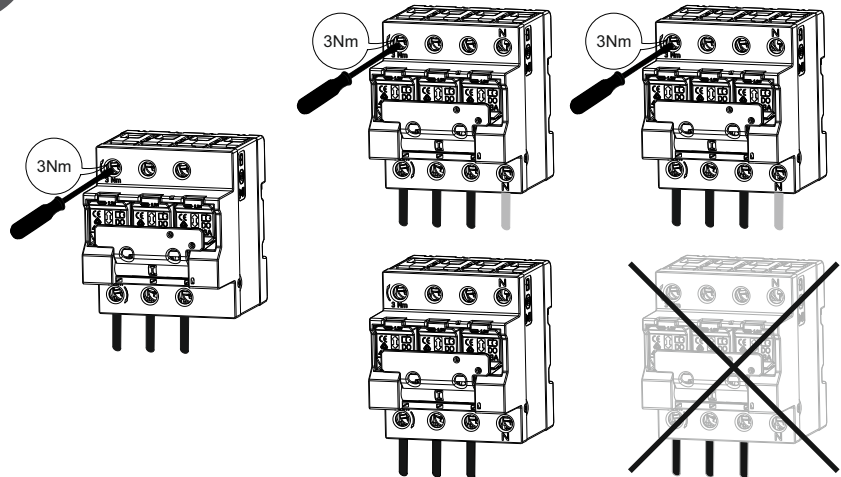

This device is to be installed only by a professional electrician fitter according to local applicable installation standards. Do not plug in or unplug this product when it is live. Conform to TBTS installation rules.

### Montage / Montage / Assembly

**RDF**  
**IEC 61439**

1

2

L730

L760

L76U

3