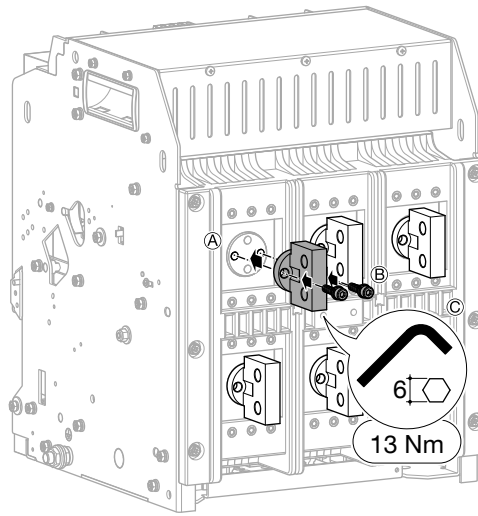

**HW2  
HWY058H - HWY059H**

**HWY058H - (630 - 1600 A 55kA 3P)  
HWY059H - (630 - 1600 A 55kA 4P)**

(mm)

HWY058H - (630 - 1600 A 55 kA 3P)  
 HWY059H - (630 - 1600 A 55 kA 4P)

FIX  
 3P-4P

x3 (3P)  
 x4 (4P)

x6 (3P)  
 x8 (4P)

FIX  
 3P-4P

(mm)