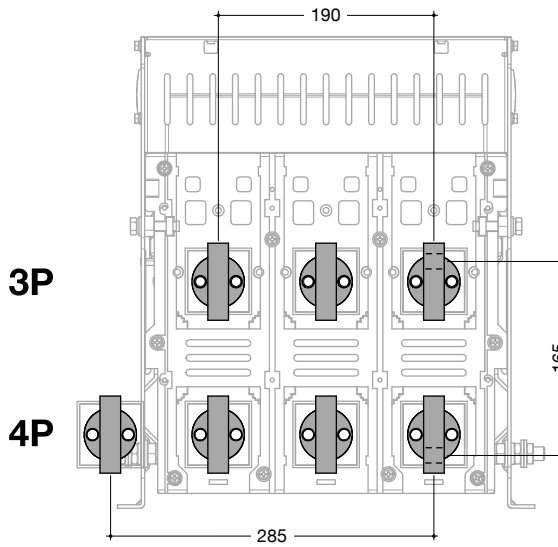

**HW2  
HWY058H - HWY059H**

**HWY058H - (630 - 1600 A 55kA 3P)  
HWY059H - (630 - 1600 A 55kA 4P)**

(mm)

HWY058H - (630 - 1600 A 55 kA 3P)  
 HWY059H - (630 - 1600 A 55 kA 4P)

FIX  
 3P-4P

x3 (3P)  
 x4 (4P)

x6 (3P)  
 x8 (4P)

FIX  
 3P-4P

(mm)