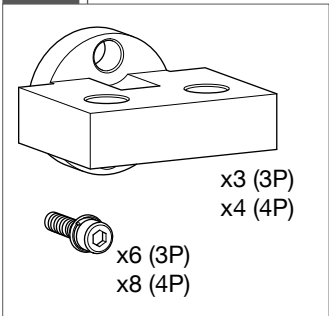

**HW2  
HWY058H - HWY059H**

**HWY058H - (630 - 1600 A 55kA 3P)  
HWY059H - (630 - 1600 A 55kA 4P)**

(mm)

HWY058H - (630 - 1600 A 55 kA 3P)  
 HWY059H - (630 - 1600 A 55 kA 4P)

FIX  
 3P-4P

x3 (3P)  
 x4 (4P)

x6 (3P)  
 x8 (4P)

FIX  
 3P-4P

(mm)