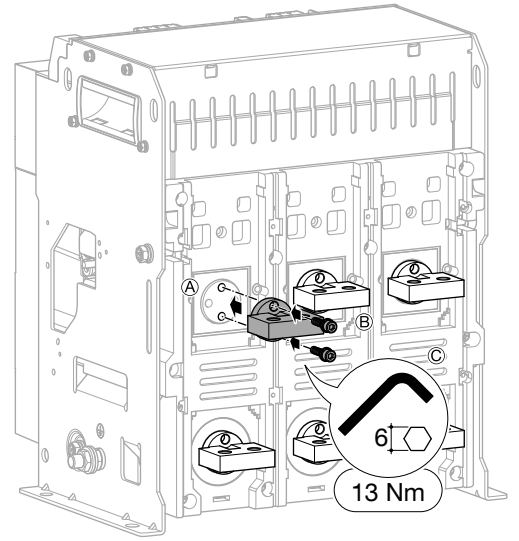

**HW2  
HWY058H - HWY059H**

**HWY058H - (630 - 1600 A 55kA 3P)  
HWY059H - (630 - 1600 A 55kA 4P)**

(mm)

HWY058H - (630 - 1600 A 55 kA 3P)  
 HWY059H - (630 - 1600 A 55 kA 4P)

FIX  
 3P-4P

x3 (3P)  
 x4 (4P)

x6 (3P)  
 x8 (4P)

FIX  
 3P-4P

(mm)