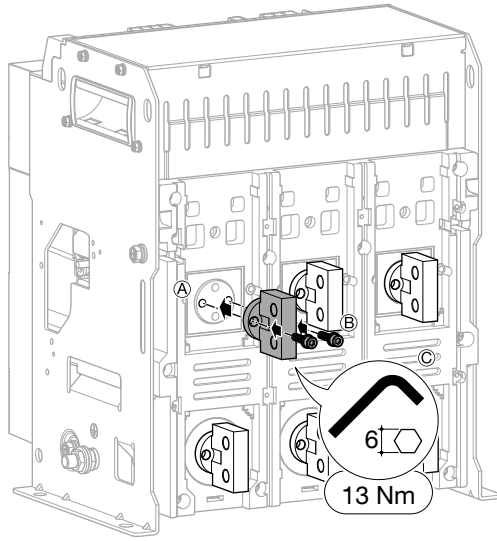

**HW2  
HWY058H - HWY059H**

**HWY058H - (630 - 1600 A 55kA 3P)  
HWY059H - (630 - 1600 A 55kA 4P)**

(mm)

HWY058H - (630 - 1600 A 55 kA 3P)  
 HWY059H - (630 - 1600 A 55 kA 4P)

FIX  
 3P-4P

x3 (3P)  
 x4 (4P)

x6 (3P)  
 x8 (4P)

FIX  
 3P-4P

(mm)