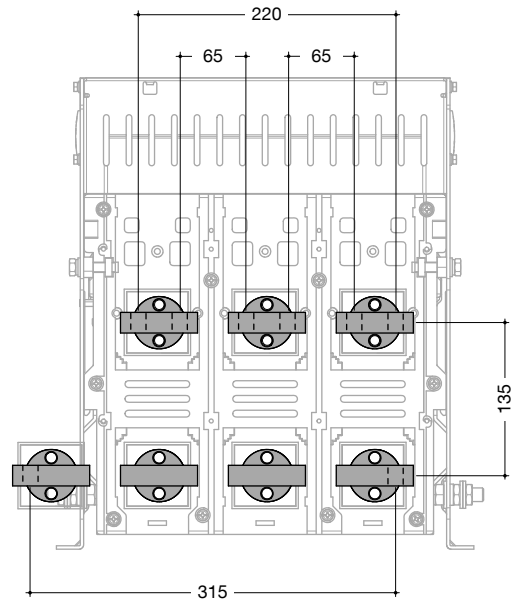

**HW2  
HWY058H - HWY059H**

**HWY058H - (630 - 1600 A 55kA 3P)  
HWY059H - (630 - 1600 A 55kA 4P)**

(mm)

HWY058H - (630 - 1600 A 55 kA 3P)  
 HWY059H - (630 - 1600 A 55 kA 4P)

FIX  
 3P-4P

x3 (3P)  
 x4 (4P)

x6 (3P)  
 x8 (4P)

FIX  
 3P-4P

(mm)