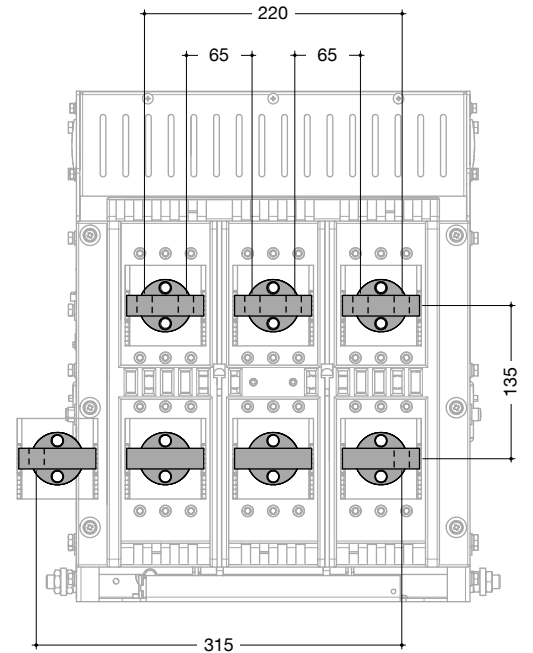

**HW2  
HWY058H - HWY059H**

**HWY058H - (630 - 1600 A 55kA 3P)  
HWY059H - (630 - 1600 A 55kA 4P)**

(mm)

HWY058H - (630 - 1600 A 55 kA 3P)  
 HWY059H - (630 - 1600 A 55 kA 4P)

FIX  
 3P-4P

x3 (3P)  
 x4 (4P)

x6 (3P)  
 x8 (4P)

FIX  
 3P-4P

(mm)