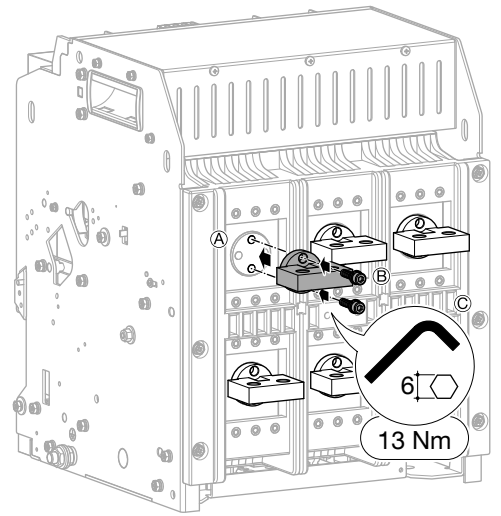

**HW2  
HWY058H - HWY059H**

**HWY058H - (630 - 1600 A 55kA 3P)  
HWY059H - (630 - 1600 A 55kA 4P)**

(mm)

HWY058H - (630 - 1600 A 55 kA 3P)  
 HWY059H - (630 - 1600 A 55 kA 4P)

FIX  
 3P-4P

x3 (3P)  
 x4 (4P)

x6 (3P)  
 x8 (4P)

FIX  
 3P-4P

(mm)