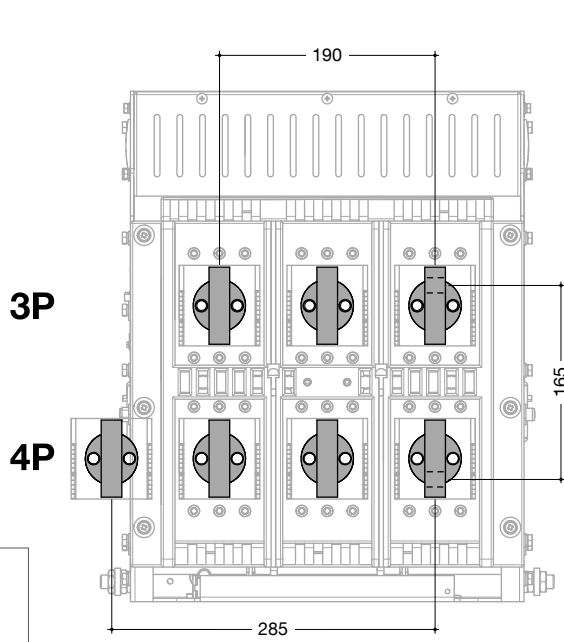

**HW2  
HWY058H - HWY059H**

**HWY058H - (630 - 1600 A 55kA 3P)  
HWY059H - (630 - 1600 A 55kA 4P)**

(mm)

HWY058H - (630 - 1600 A 55 kA 3P)  
 HWY059H - (630 - 1600 A 55 kA 4P)

FIX  
 3P-4P

x3 (3P)  
 x4 (4P)

x6 (3P)  
 x8 (4P)

FIX  
 3P-4P

(mm)