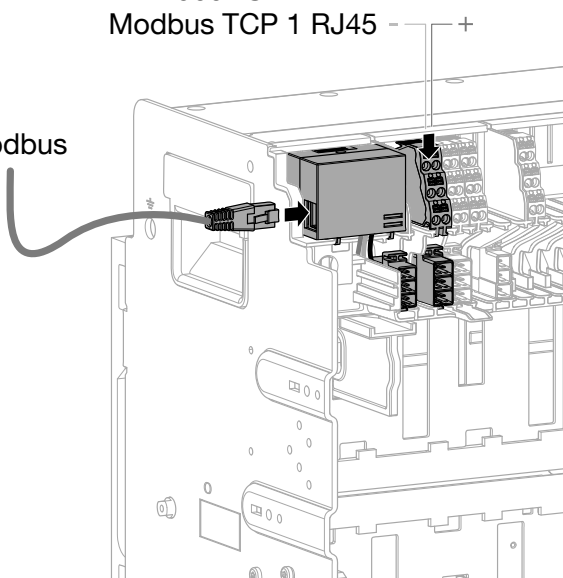

**01a****HWY966HSA**

Modbus TCP 1 RJ45

Modbus

**01b****HWY965HSA**

Modbus RTU 2 RJ45

Modbus

Modbus / 120 Ω HTG467H

This device must be installed only by a qualified electrician according to the installation standards in force in the country.