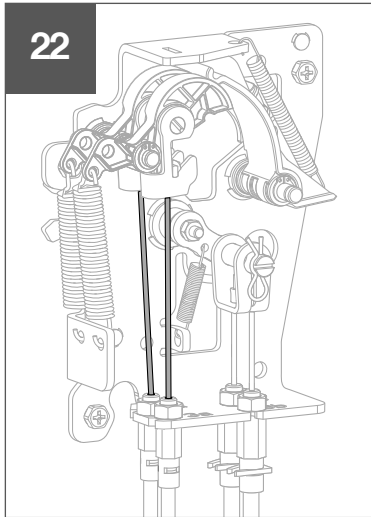

**HWY232H**

**6LE007893A**

**3C:3x**

**01**

**02**

**03**

**04**

**05**

**3C**

- ACB1 : 2b ➔ 2a (ACB2)
- ACB1 : 3b ➔ 3a (ACB3)
- ACB2 : 2b ➔ 2a (ACB3)
- ACB2 : 3b ➔ 3a (ACB1)
- ACB3 : 2b ➔ 2a (ACB1)
- ACB3 : 3b ➔ 3a (ACB2)

**Warning !**  
 After setting, if cable management is changed, setting must be redo.