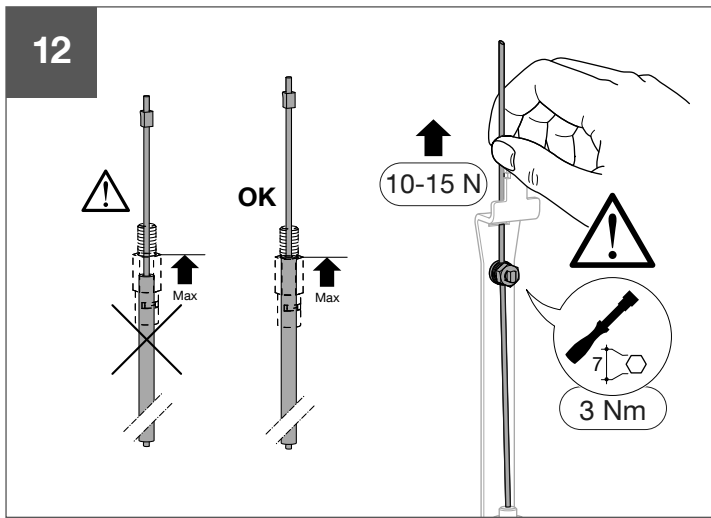

**HWY232H**

**6LE007893A**

**3C:3x**

**01**

**02**

**03**

**04**

**05**

**3C**

- ACB1 : 2b ➔ 2a (ACB2)
- ACB1 : 3b ➔ 3a (ACB3)
- ACB2 : 2b ➔ 2a (ACB3)
- ACB2 : 3b ➔ 3a (ACB1)
- ACB3 : 2b ➔ 2a (ACB1)
- ACB3 : 3b ➔ 3a (ACB2)

**Warning !**  
 After setting, if cable management is changed, setting must be redo.