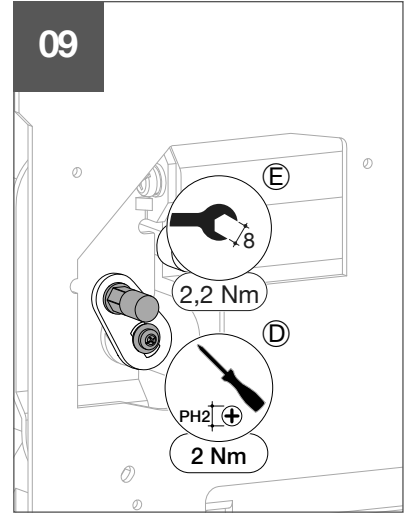

**HWY232H**

**6LE007893A**

**3C:3x**

**01**

**02**

**03**

**04**

**05**

**3C**

- ACB1 : 2b ➔ 2a (ACB2)
- ACB1 : 3b ➔ 3a (ACB3)
- ACB2 : 2b ➔ 2a (ACB3)
- ACB2 : 3b ➔ 3a (ACB1)
- ACB3 : 2b ➔ 2a (ACB1)
- ACB3 : 3b ➔ 3a (ACB2)

**Warning !**  
 After setting, if cable management is changed, setting must be redo.