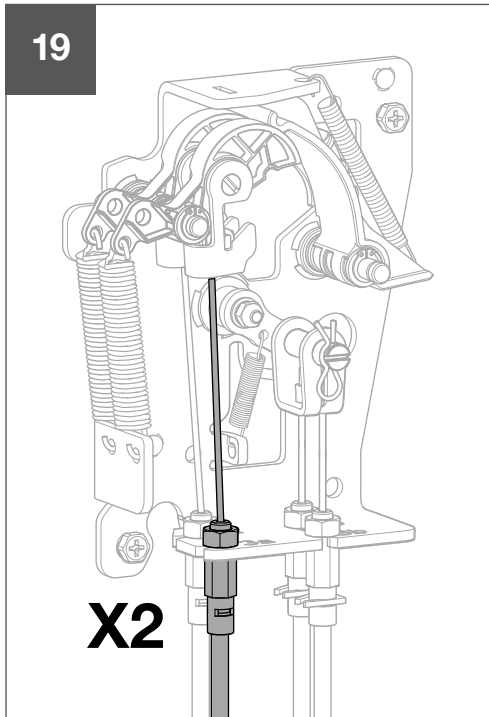

**HWY232H**

**6LE007893A**

**3C:3x**

**01**

**02**

**03**

**04**

**05**

**3C**

- ACB1 : 2b ➔ 2a (ACB2)
- ACB1 : 3b ➔ 3a (ACB3)
- ACB2 : 2b ➔ 2a (ACB3)
- ACB2 : 3b ➔ 3a (ACB1)
- ACB3 : 2b ➔ 2a (ACB1)
- ACB3 : 3b ➔ 3a (ACB2)

**Warning !**  
 After setting, if cable management is changed, setting must be redo.