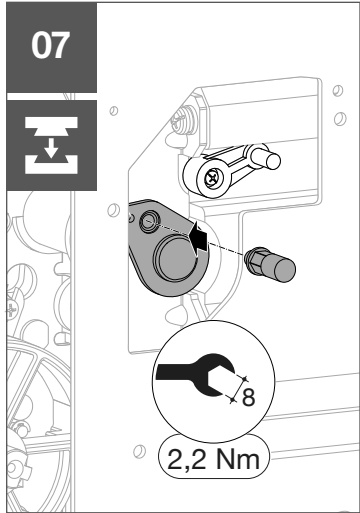

**HWY232H**

**6LE007893A**

**3C:3x**

**01**

**02**

**03**

**04**

**05**

**3C**

- ACB1 : 2b ➔ 2a (ACB2)
- ACB1 : 3b ➔ 3a (ACB3)
- ACB2 : 2b ➔ 2a (ACB3)
- ACB2 : 3b ➔ 3a (ACB1)
- ACB3 : 2b ➔ 2a (ACB1)
- ACB3 : 3b ➔ 3a (ACB2)

**Warning !**  
 After setting, if cable management is changed, setting must be redo.