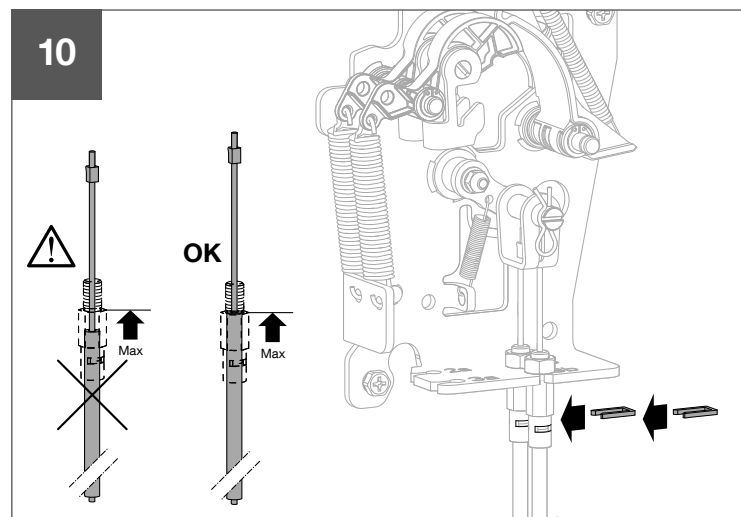

**HWY232H**

**6LE007893A**

**3C:3x**

**01**

**02**

**03**

**04**

**05**

**3C**

- ACB1 : 2b ➔ 2a (ACB2)
- ACB1 : 3b ➔ 3a (ACB3)
- ACB2 : 2b ➔ 2a (ACB3)
- ACB2 : 3b ➔ 3a (ACB1)
- ACB3 : 2b ➔ 2a (ACB1)
- ACB3 : 3b ➔ 3a (ACB2)

**Warning !**  
 After setting, if cable management is changed, setting must be redo.