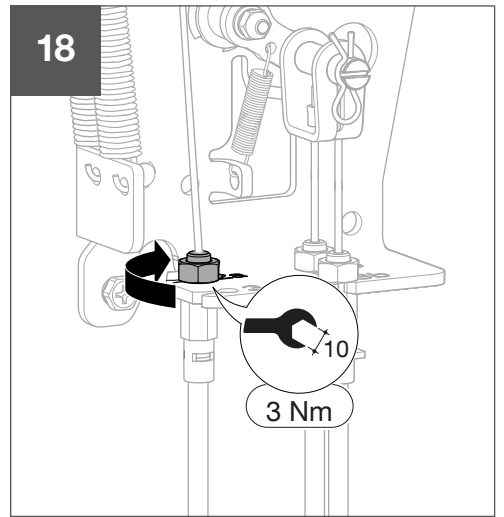

**HWY232H**

**6LE007893A**

**3C:3x**

**01**

**02**

**03**

**04**

**05**

**3C**

- ACB1 : 2b ➔ 2a (ACB2)
- ACB1 : 3b ➔ 3a (ACB3)
- ACB2 : 2b ➔ 2a (ACB3)
- ACB2 : 3b ➔ 3a (ACB1)
- ACB3 : 2b ➔ 2a (ACB1)
- ACB3 : 3b ➔ 3a (ACB2)

**Warning !**  
 After setting, if cable management is changed, setting must be redo.