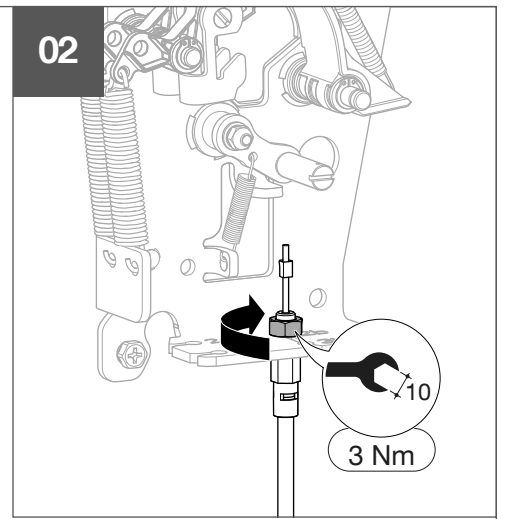

**HWY232H**

**6LE007893A**

**3C:3x**

**01**

**02**

**03**

**04**

**05**

**3C**

- ACB1 : 2b ➔ 2a (ACB2)
- ACB1 : 3b ➔ 3a (ACB3)
- ACB2 : 2b ➔ 2a (ACB3)
- ACB2 : 3b ➔ 3a (ACB1)
- ACB3 : 2b ➔ 2a (ACB1)
- ACB3 : 3b ➔ 3a (ACB2)

**Warning !**  
 After setting, if cable management is changed, setting must be redo.