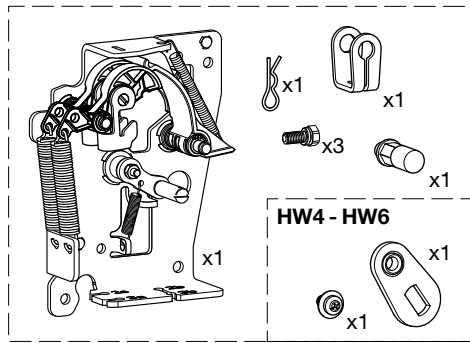

**HWY232H**

**6LE007893A**

**3C:3x**

**01**

**02**

**03**

**04**

**05**

**3C**

- ACB1 : 2b ➔ 2a (ACB2)
- ACB1 : 3b ➔ 3a (ACB3)
- ACB2 : 2b ➔ 2a (ACB3)
- ACB2 : 3b ➔ 3a (ACB1)
- ACB3 : 2b ➔ 2a (ACB1)
- ACB3 : 3b ➔ 3a (ACB2)

**Warning !**  
 After setting, if cable management is changed, setting must be redo.