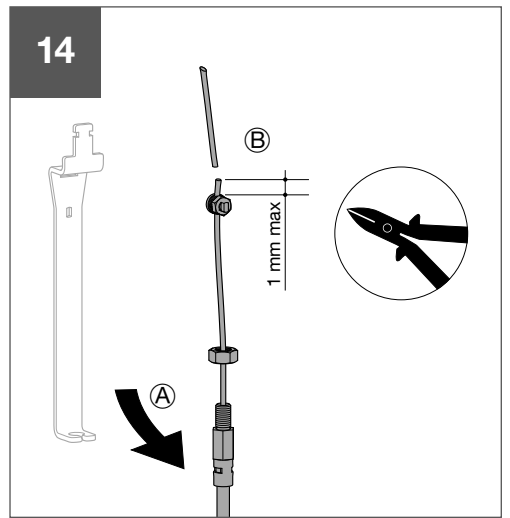

**HWY232H**

**6LE007893A**

**3C:3x**

**01**

**02**

**03**

**04**

**05**

**3C**

- ACB1 : 2b ➔ 2a (ACB2)
- ACB1 : 3b ➔ 3a (ACB3)
- ACB2 : 2b ➔ 2a (ACB3)
- ACB2 : 3b ➔ 3a (ACB1)
- ACB3 : 2b ➔ 2a (ACB1)
- ACB3 : 3b ➔ 3a (ACB2)

**Warning !**  
 After setting, if cable management is changed, setting must be redo.