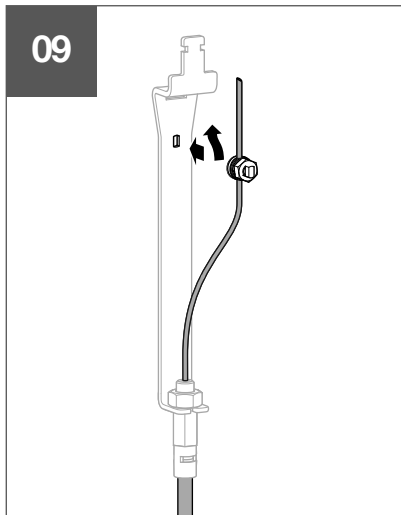

**HWY232H**

**6LE007893A**

**3C:3x**

**01**

**02**

**03**

**04**

**05**

**3C**

- ACB1 : 2b ➔ 2a (ACB2)
- ACB1 : 3b ➔ 3a (ACB3)
- ACB2 : 2b ➔ 2a (ACB3)
- ACB2 : 3b ➔ 3a (ACB1)
- ACB3 : 2b ➔ 2a (ACB1)
- ACB3 : 3b ➔ 3a (ACB2)

**Warning !**  
 After setting, if cable management is changed, setting must be redo.