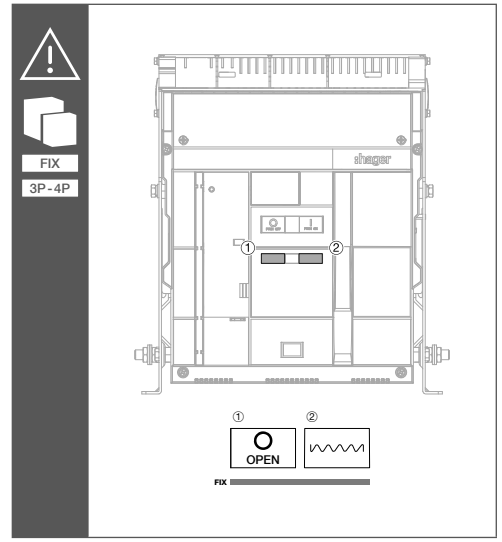

**HWY232H**

**6LE007893A**

**3C:3x**

**01**

**02**

**03**

**04**

**05**

**3C**

- ACB1 : 2b ➔ 2a (ACB2)
- ACB1 : 3b ➔ 3a (ACB3)
- ACB2 : 2b ➔ 2a (ACB3)
- ACB2 : 3b ➔ 3a (ACB1)
- ACB3 : 2b ➔ 2a (ACB1)
- ACB3 : 3b ➔ 3a (ACB2)

**Warning !**  
 After setting, if cable management is changed, setting must be redo.