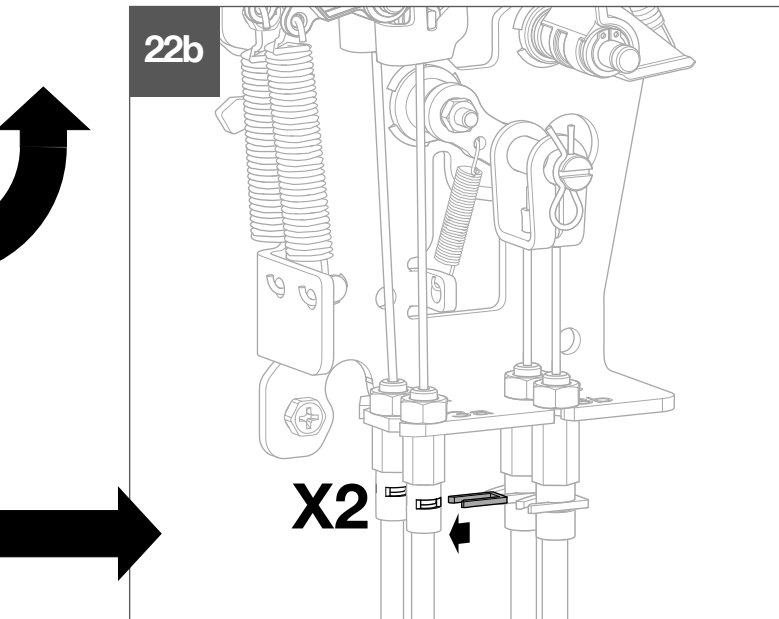

**HWY232H**

**6LE007893A**

**3C:3x**

**01**

**02**

**03**

**04**

**05**

**3C**

- ACB1 : 2b ➔ 2a (ACB2)
- ACB1 : 3b ➔ 3a (ACB3)
- ACB2 : 2b ➔ 2a (ACB3)
- ACB2 : 3b ➔ 3a (ACB1)
- ACB3 : 2b ➔ 2a (ACB1)
- ACB3 : 3b ➔ 3a (ACB2)

**Warning !**  
 After setting, if cable management is changed, setting must be redo.