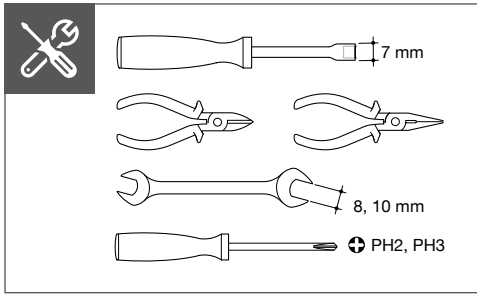

**HWY232H**

**6LE007893A**

**3C:3x**

**01**

**02**

**03**

**04**

**05**

**3C**

- ACB1 : 2b ➔ 2a (ACB2)
- ACB1 : 3b ➔ 3a (ACB3)
- ACB2 : 2b ➔ 2a (ACB3)
- ACB2 : 3b ➔ 3a (ACB1)
- ACB3 : 2b ➔ 2a (ACB1)
- ACB3 : 3b ➔ 3a (ACB2)

**Warning !**  
 After setting, if cable management is changed, setting must be redo.