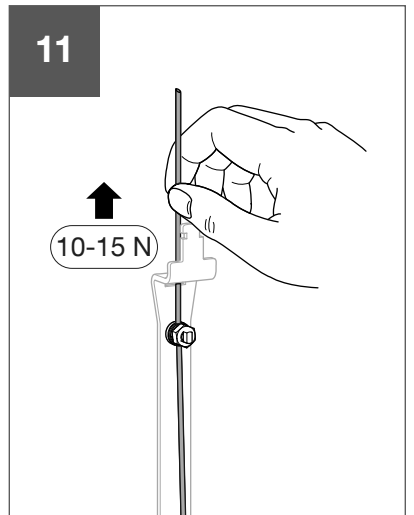

**HWY232H**

**6LE007893A**

**3C:3x**

**01**

**02**

**03**

**04**

**05**

**3C**

- ACB1 : 2b ➔ 2a (ACB2)
- ACB1 : 3b ➔ 3a (ACB3)
- ACB2 : 2b ➔ 2a (ACB3)
- ACB2 : 3b ➔ 3a (ACB1)
- ACB3 : 2b ➔ 2a (ACB1)
- ACB3 : 3b ➔ 3a (ACB2)

**Warning !**  
 After setting, if cable management is changed, setting must be redo.