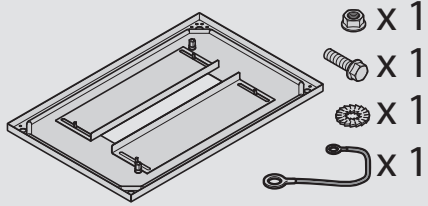

C:400	C:600
B: 350	FZ871D	FZ761D
B: 600	FZ872D	FZ762D
B: 850	FZ873D	FZ763D
B: 1100	FZ874D	FZ764D
B: 1350	FZ875D	FZ765D
B: 1600	FZ876D	FZ766D