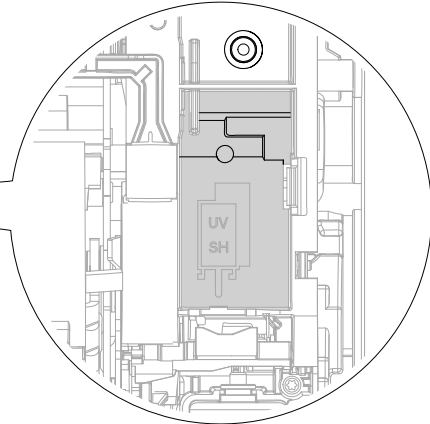

HWY950HSA

PW1600
HWX02xHSA
HWX03xHSA

SH	24-30V AC/DC	HWX020HSA
	48-60V AC/DC	HWX021HSA
	100-130V AC/DC	HWX022HSA
	200-250V AC/DC	HWX023HSA
	380-480V AC	HWX024HSA
UV	24-30V AC/DC	HWX030HSA
	48-60V AC/DC	HWX031HSA
	100-130V AC/DC	HWX032HSA
	200-250V AC/DC	HWX033HSA
	380-480V AC	HWX034HSA

i

UV / SH

UV / SH

01

02

010

011

01