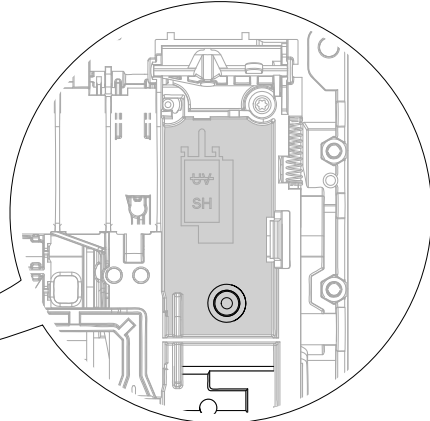

HWY950HSA

PW1600
HWX02xHSA
HWX03xHSA

SH	24-30V AC/DC	HWX020HSA
	48-60V AC/DC	HWX021HSA
	100-130V AC/DC	HWX022HSA
	200-250V AC/DC	HWX023HSA
	380-480V AC	HWX024HSA
UV	24-30V AC/DC	HWX030HSA
	48-60V AC/DC	HWX031HSA
	100-130V AC/DC	HWX032HSA
	200-250V AC/DC	HWX033HSA
	380-480V AC	HWX034HSA

i

UV / SH

UV / SH

01

02

010

011

01