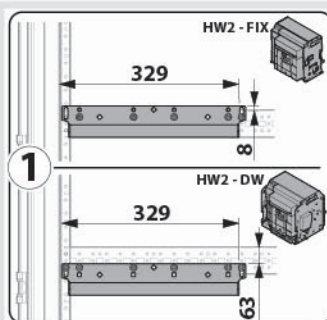

	H1
UC1800F	1800
UC2000F	2000

	D
UC700FU	800

UCCL2HW2

	Device 3/4 Poles	W	Type
	HW2		
UC6060HW2	≤2500A	600	FIX D/W
UC8060HW2	≤2500A	800	FIX D/W

	H1		D
UC1800F	1800	UC700FU	800
UC2000F	2000		

HW2 - DW

HW2 - FIX