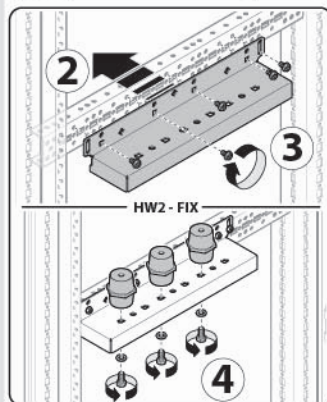

	H1
UC1800F	1800
UC2000F	2000

	D
UC700FU	800

UCCL2HW2

	Device 3/4 Poles	W	Type
	HW2		
UC6060HW2	≤2500A	600	FIX D/W
UC8060HW2	≤2500A	800	FIX D/W

	H1		D
UC1800F	1800	UC700FU	800
UC2000F	2000		

HW2 - DW

HW2 - FIX