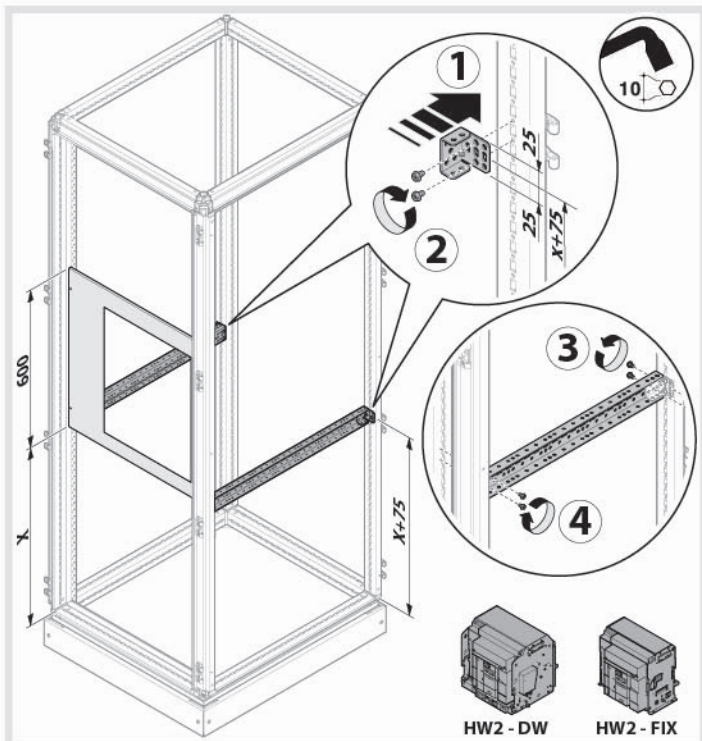

Device 3/4 Poles	W	Type
	HW2		
UC6060HW2	≤2500A	600	FIX D/W
UC8060HW2	≤2500A	800	FIX D/W

	H1
UC1800F	1800
UC2000F	2000

	D
UC700FU	800