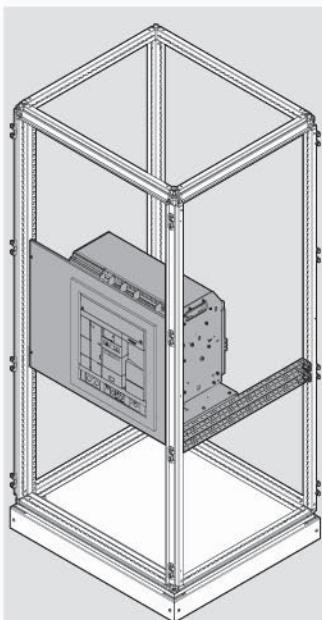

	H1
UC1800F	1800
UC2000F	2000

	D
UC700FU	800

UCCL2HW2

	Device 3/4 Poles	W	Type
	HW2		
UC6060HW2	≤2500A	600	FIX D/W
UC8060HW2	≤2500A	800	FIX D/W

	H1		D
UC1800F	1800	UC700FU	800
UC2000F	2000		

HW2 - DW

HW2 - FIX