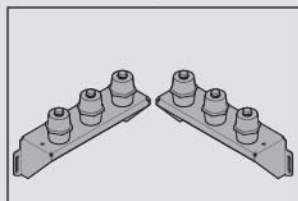

	Device 3/4 Poles	W	Type
	HW4		
UC8060FHW4	4000A	800 mm	FIX
UC8060DHW4	4000A	800 mm	D/W

	H1
UC1800F	1800
UC2000F	2000

	D
UC700FU	800

HW4 - DW

HW4 - FIX

	Device 3/4 Poles	W	Type
	HW4		
UC8060FH4	≤4000A	800	FIX
UC8060DHW4	≤4000A	800	D/W