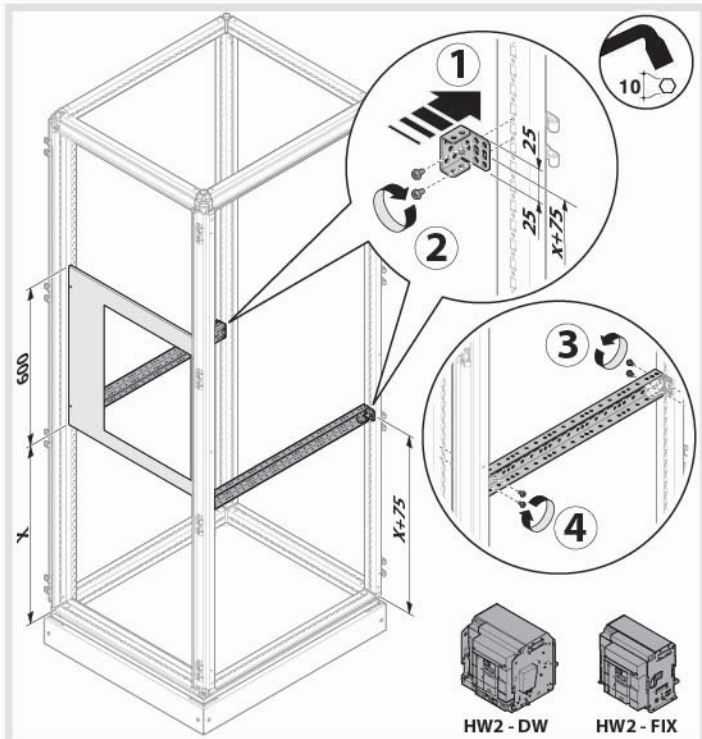

	H1
UC1800F	1800
UC2000F	2000

	D
UC700FU	800

UCCL2HW2

	Device 3/4 Poles	W	Type
	HW2		
UC6060HW2	≤2500A	600	FIX D/W
UC8060HW2	≤2500A	800	FIX D/W

	H1		D
UC1800F	1800	UC700FU	800
UC2000F	2000		

HW2 - DW

HW2 - FIX