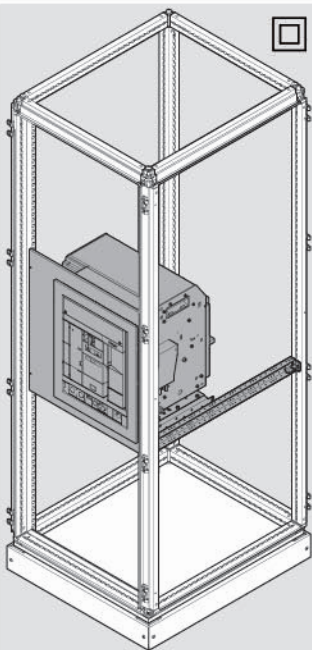

Device 3/4 Poles	W	Type
	HW2		
UC6060HW2	≤2500A	600	FIX D/W
UC8060HW2	≤2500A	800	FIX D/W

	H1		D
UC1800F	1800	UC700FU	800
UC2000F	2000