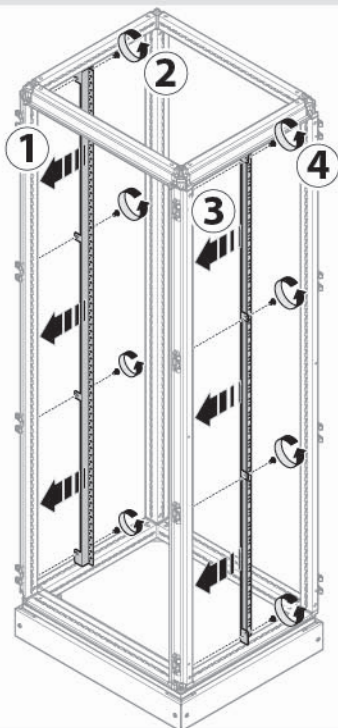

H1
UC1800F UC2000F	1800 2000

	P
UC300FU UC500FU UC700FU	400 600 800

	H
UC300BU UC400BU UC500BU UC600BU UC700BU UC800BU UC900BU UC1000BU	300 400 500 600 700 800 900 1000