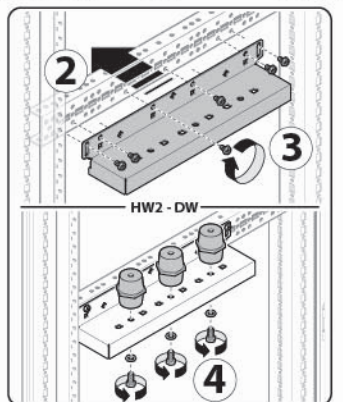

	H1
UC1800F	1800
UC2000F	2000

	D
UC700FU	800

UCCL2HW2

	Device 3/4 Poles	W	Type
	HW2		
UC6060HW2	≤2500A	600	FIX D/W
UC8060HW2	≤2500A	800	FIX D/W

	H1		D
UC1800F	1800	UC700FU	800
UC2000F	2000		

HW2 - DW

HW2 - FIX

	Device 3/4 Poles	W	Type
	HW4		
UC8060FHW4	4000A	800 mm	FIX
UC8060DHW4	4000A	800 mm	D/W

	H1
UC1800F	1800
UC2000F	2000

	D
UC700FU	800

HW4 - DW

HW4 - FIX

	Device 3/4 Poles	W	Type
	HW4		
UC8060FH4	≤4000A	800	FIX
UC8060DHW4	≤4000A	800	D/W