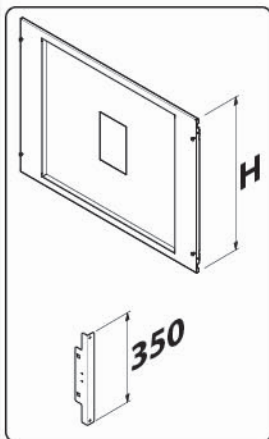

Type of Device نوع الجهاز	Installation V تركيب V	Min D
H3	x160 x250 H250 H800/1000 H1250/1600	400 mm
H3+	P160 P250 P630 X630	400 mm
HA		
HI	Up to 630A	400 mm
HIC		
LT	Up to 400A	400 mm
HFD	Up to 400A	400 mm
	800A	600 mm

	H1		D
UC1800F	1800	UC700FU	800
UC2000F	2000		

Type of Device نوع الجهاز	Installation V تركيب V
HA	Up to 3200A
HI	
HIC	

HA	
From 800A to 1600A	3200A
HI	
From 800A to 1600A	3200A
HIC	
From 800A to 1600A	3200A