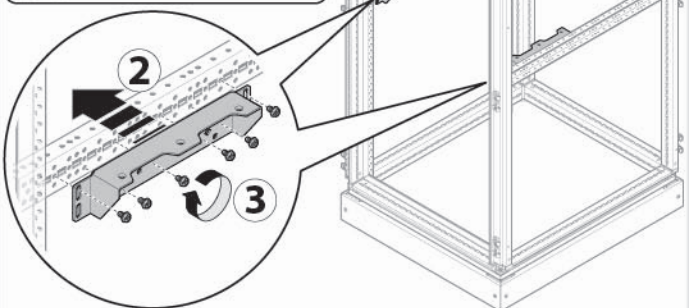

Device 3/4 Poles	W	Type
	HW2		
UC6060HW2	≤2500A	600	FIX D/W
UC8060HW2	≤2500A	800	FIX D/W

	H1
UC1800F	1800
UC2000F	2000

	D
UC700FU	800