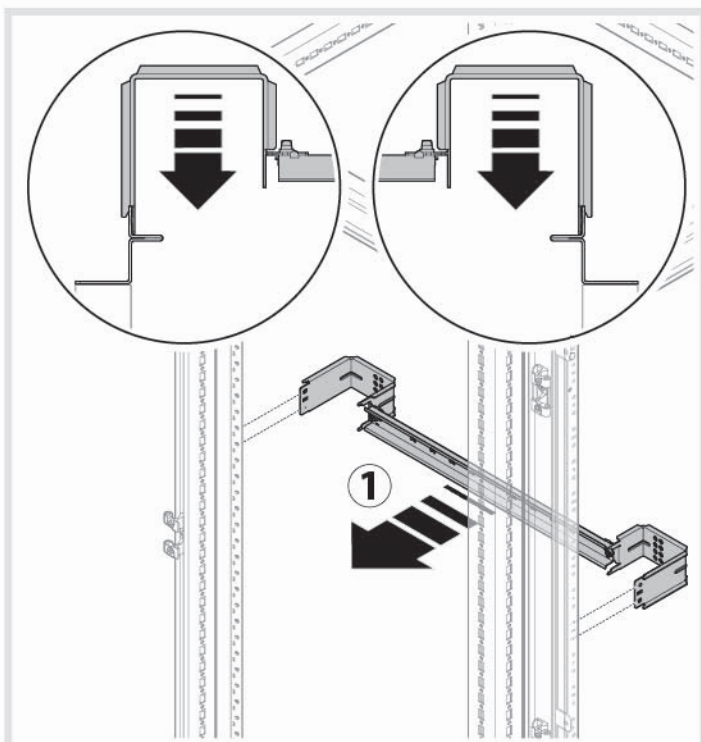

W1	H1
UC1530MDN	350	150
UC1560MDN	600	150
UC1580MDN	800	150
UC2030MDN	350	200
UC2060MDN	600	200
UC2080MDN	800	200

	H1
UC1800F	1800
UC2000F	2000