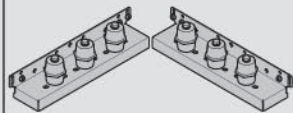

UCCL2HW2

	Device 3/4 Poles	W	Type
	HW2		
UC6060HW2	≤2500A	600	FIX D/W
UC8060HW2	≤2500A	800	FIX D/W

	H1		D
UC1800F	1800	UC700FU	800
UC2000F	2000