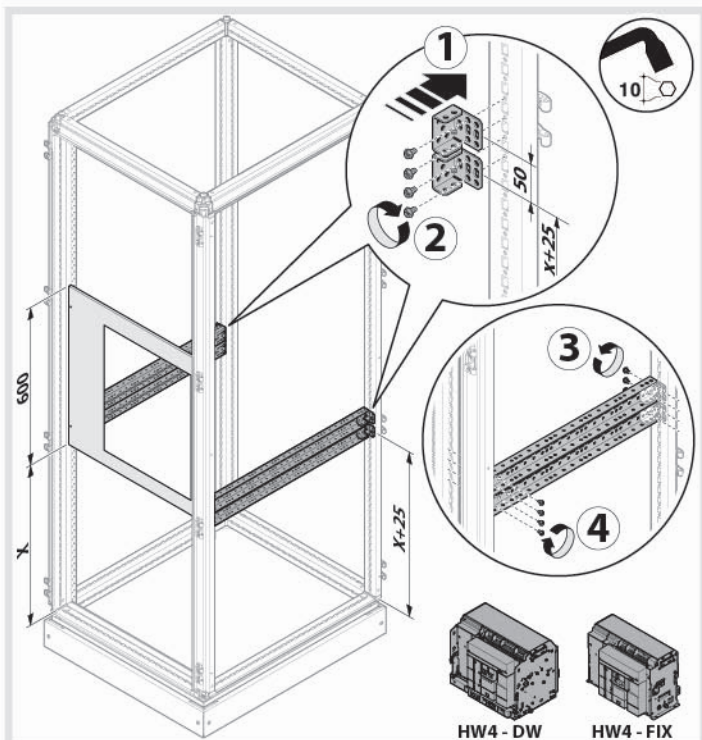

HW4 - DW

HW4 - FIX