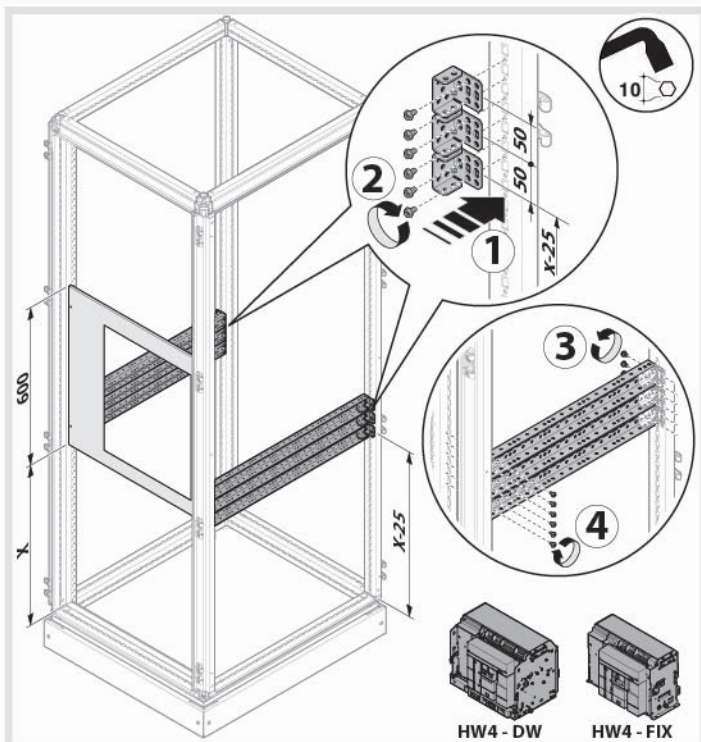

Device 3/4 Poles	W	Type
	HW4		
UC8060FH4	≤4000A	800	FIX
UC8060DHW4	≤4000A	800	D/W

	H1		D
UC1800F	1800	UC700FU	800
UC2000F	2000