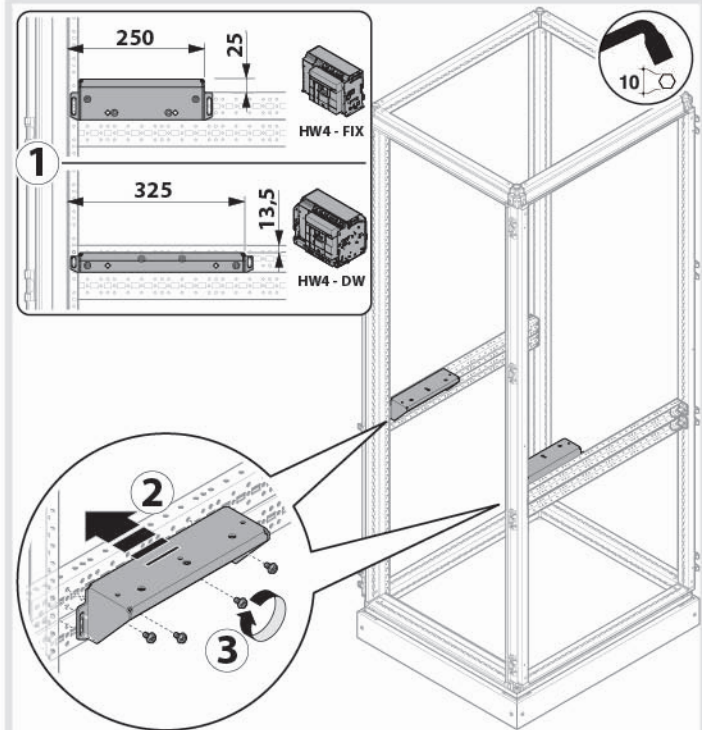

	Device 3/4 Poles	W	Type
	HW4		
UC8060FHW4	4000A	800 mm	FIX
UC8060DHW4	4000A	800 mm	D/W

	H1
UC1800F	1800
UC2000F	2000

	D
UC700FU	800

HW4 - DW

HW4 - FIX

	Device 3/4 Poles	W	Type
	HW4		
UC8060FH4	≤4000A	800	FIX
UC8060DHW4	≤4000A	800	D/W