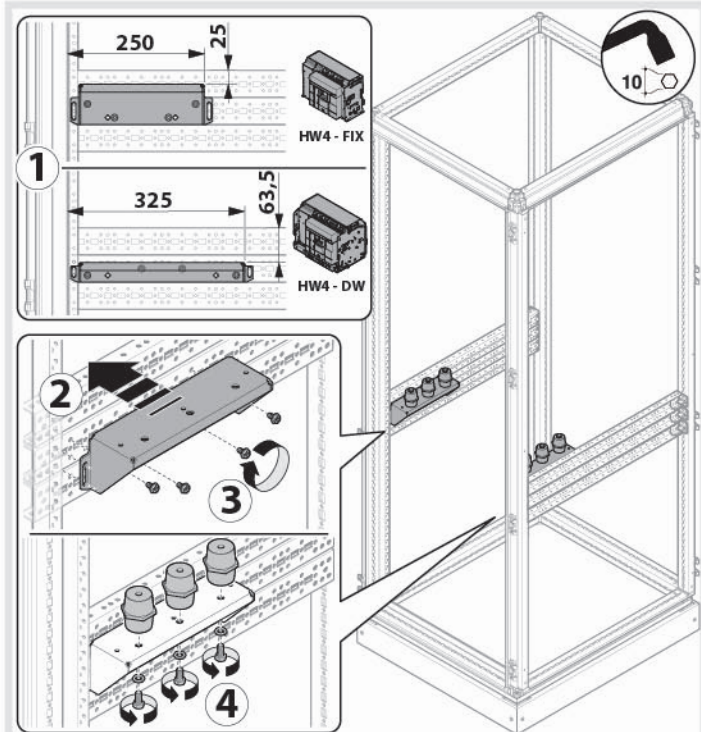

HW4 - DW

HW4 - FIX