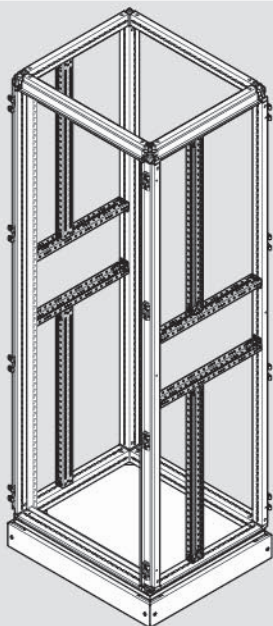

Type of Device نوع الجهاز	Installation V تركيب V	Min D
H3	x160 x250 H250 H800/1000 H1250/1600	400 mm
H3+	P160 P250 P630 X630	400 mm
HA		
HI	Up to 630A	400 mm
HIC		
LT	Up to 400A	400 mm
HFD	Up to 400A	400 mm
	800A	600 mm

	H1		D
UC1800F	1800	UC700FU	800
UC2000F	2000		

Type of Device نوع الجهاز	Installation V تركيب V
HA	Up to 3200A
HI	
HIC	

HA	
From 800A to 1600A	3200A
HI	
From 800A to 1600A	3200A
HIC	
From 800A to 1600A	3200A