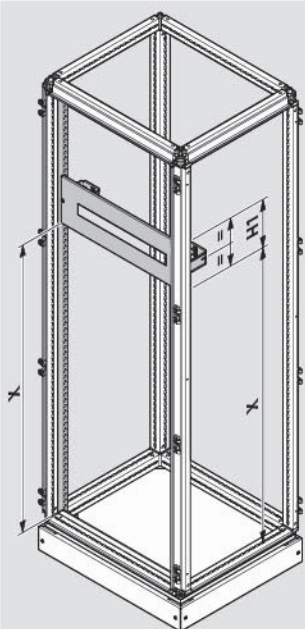

W1	H1
UC1530MDN	350	150
UC1560MDN	600	150
UC1580MDN	800	150
UC2030MDN	350	200
UC2060MDN	600	200
UC2080MDN	800	200

	H1
UC1800F	1800
UC2000F	2000