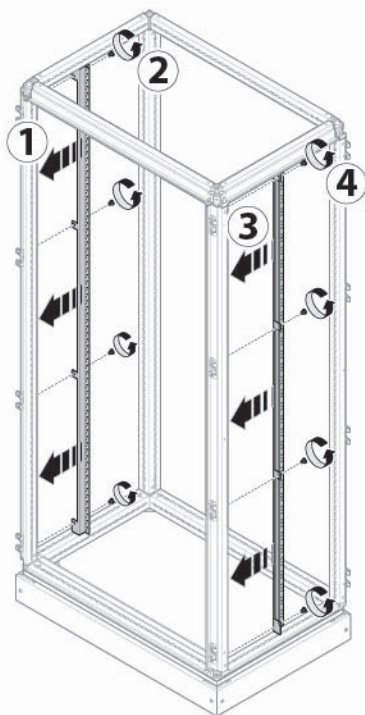

Type of Device نوع الجهاز	Installation V تركيب V	Min D
H3	x160 x250 H250 H800/1000 H1250/1600	400 mm
H3+	P160 P250 P630 X630	400 mm
HA		
HI	Up to 630A	400 mm
HIC		
LT	Up to 400A	400 mm
HFD	Up to 400A	400 mm
	800A	600 mm

	H1		D
UC1800F	1800	UC700FU	800
UC2000F	2000		

Type of Device نوع الجهاز	Installation V تركيب V
HA	Up to 3200A
HI	
HIC	

HA	
From 800A to 1600A	3200A
HI	
From 800A to 1600A	3200A
HIC	
From 800A to 1600A	3200A