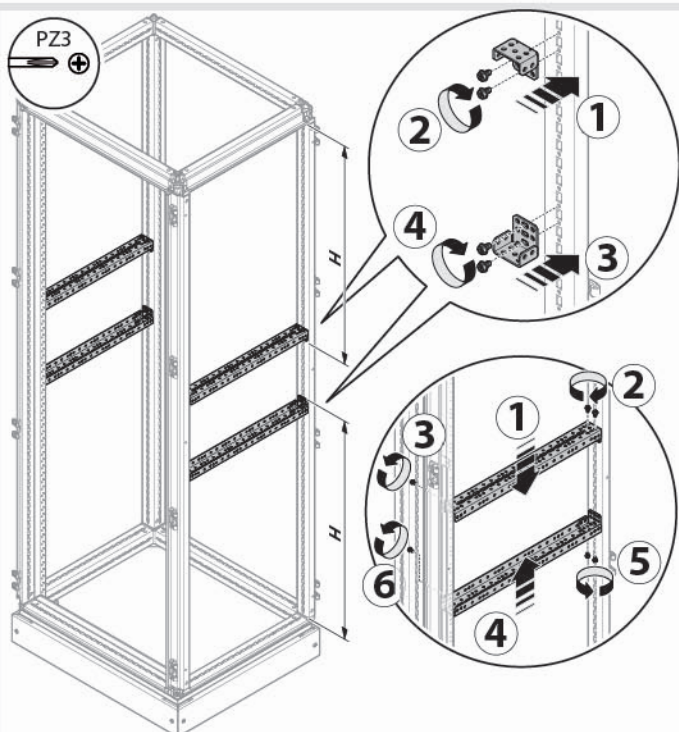

H1
UC1800F UC2000F	1800 2000

	P
UC300FU UC500FU UC700FU	400 600 800

	H
UC300BU UC400BU UC500BU UC600BU UC700BU UC800BU UC900BU UC1000BU	300 400 500 600 700 800 900 1000