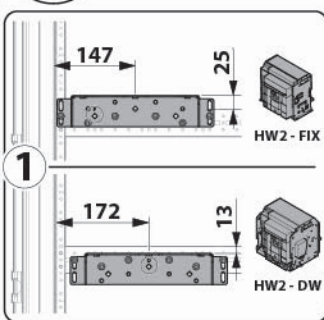

Device 3/4 Poles	W	Type
	HW2		
UC6060HW2	≤2500A	600	FIX D/W
UC8060HW2	≤2500A	800	FIX D/W

	H1
UC1800F	1800
UC2000F	2000

	D
UC700FU	800