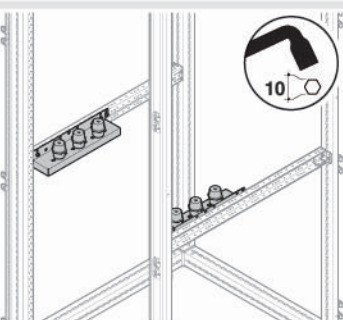

	H1
UC1800F	1800
UC2000F	2000

	D
UC700FU	800

UCCL2HW2

	Device 3/4 Poles	W	Type
	HW2		
UC6060HW2	≤2500A	600	FIX D/W
UC8060HW2	≤2500A	800	FIX D/W

	H1		D
UC1800F	1800	UC700FU	800
UC2000F	2000		

HW2 - DW

HW2 - FIX