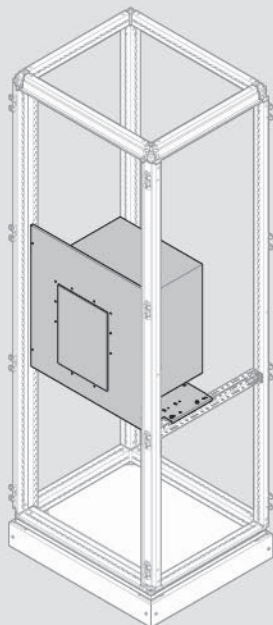

	H1		D
UC1800F	1800	UC700FU	800
UC2000F	2000		

HW4 - DW

HW4 - FIX

Version	HW1	HW2	HW4	Item
Fix	x			HWY280H
DW	x			HWY281H
Fix		x		HWY284H
DW		x		HWY285H
Fix			x	HWY288H
DW			x	HWY289H

	Device	W
<b>HWT</b>		
UC766HWT	ACB HWT kit 2000 A	600
UC786HWT	ACB HWT kit 2000 A	800
UC886HWT	ACB HWT kit 4000 A	800
<b>HW</b>		
UC766HW	ACB HW kit 2000 A	600
UC886HW	ACB HW kit 4000 A	800