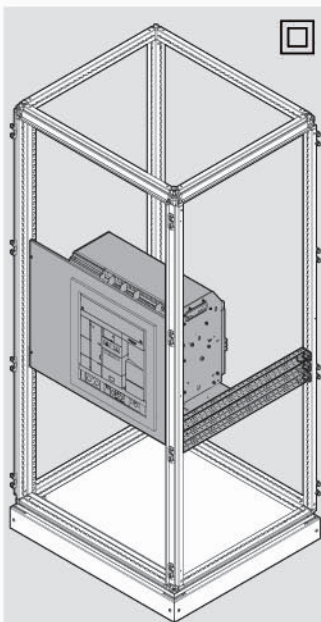

	Device 3/4 Poles	W	Type
	HW4		
UC8060FHW4	4000A	800 mm	FIX
UC8060DHW4	4000A	800 mm	D/W

	H1
UC1800F	1800
UC2000F	2000

	D
UC700FU	800

HW4 - DW

HW4 - FIX

	Device 3/4 Poles	W	Type
	HW4		
UC8060FH4	≤4000A	800	FIX
UC8060DHW4	≤4000A	800	D/W

	H1		D
UC1800F	1800	UC700FU	800
UC2000F	2000		

HW4 - DW

HW4 - FIX

Version	HW1	HW2	HW4	Item
Fix	x			HWY280H
DW	x			HWY281H
Fix		x		HWY284H
DW		x		HWY285H
Fix			x	HWY288H
DW			x	HWY289H

	Device	W
<b>HWT</b>		
UC766HWT	ACB HWT kit 2000 A	600
UC786HWT	ACB HWT kit 2000 A	800
UC886HWT	ACB HWT kit 4000 A	800
<b>HW</b>		
UC766HW	ACB HW kit 2000 A	600
UC886HW	ACB HW kit 4000 A	800