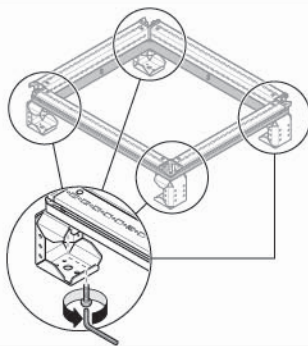

W	D
FN4540CEW	450	400
FN4560CEW	700	400
FN4580CEW	900	400
FN7040CEW	1000	400
FN7060CEW	450	600
FN7080CEW	700	600
FN9040CEW	900	600
FN9060CEW	1000	600
FN9080CEW	450	800
FN10040CEW	700	800
FN10060CEW	900	800
FN10080CEW	1000	800