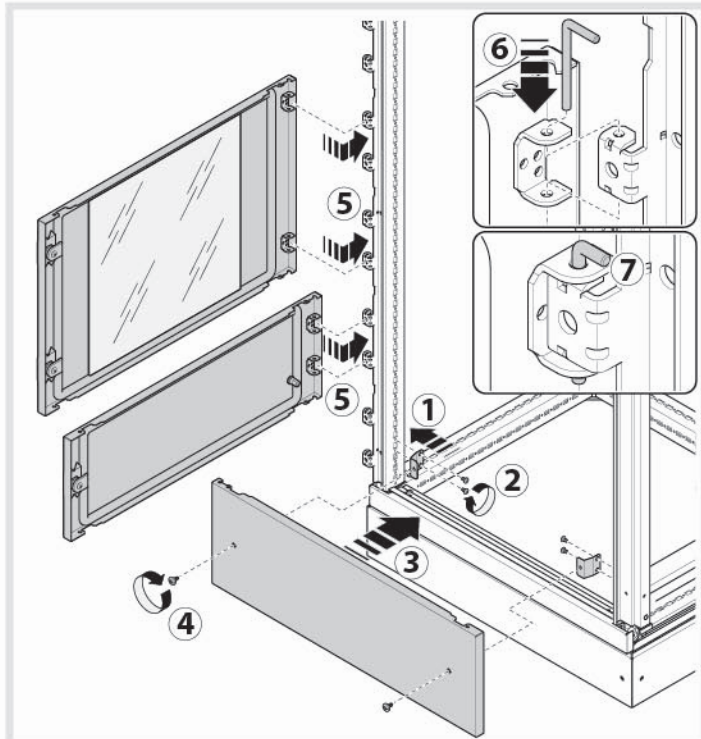

	W	H	ACB	Type نوع	
	UC766PDT	700	600	HWT	Hinged
	UC786PDT	700	600		Hinged
	UC886PDT	900	600		Hinged
	UC766PDH	700	600	HW	Hinged
	UC886PDH	900	600		Hinged

IP43

	H
FN2100PD	2100
FN1900PD	1900

IP43

	W
FN60TBPW	700
FN80TBPW	900