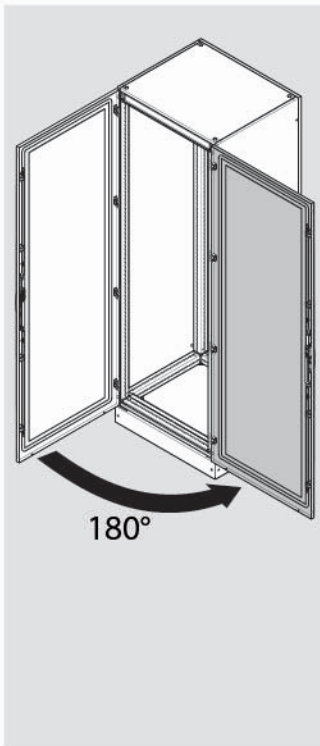

ITEM	W	H
	FN546E	450	1900
	FN506E	700	
	FN526E	900	
	FN547E	450	
	FN507E	700	
	FN527E	900	2100
	FN510E	450	
	FN516E	700	
	FN536E	900	
	FN511E	450	
	FN517E	700	2100
	FN537E	900