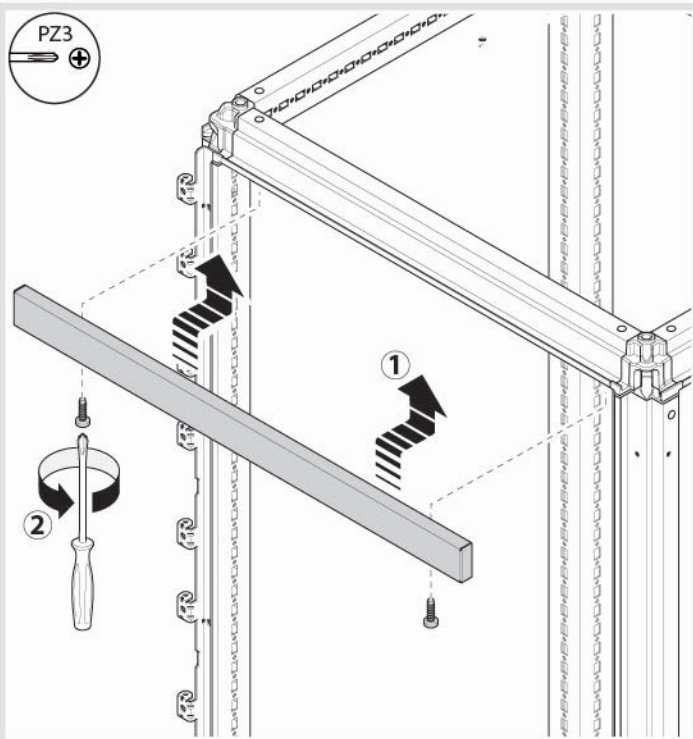

IP43

	W
FN60TBPW	700
FN80TBPW	900