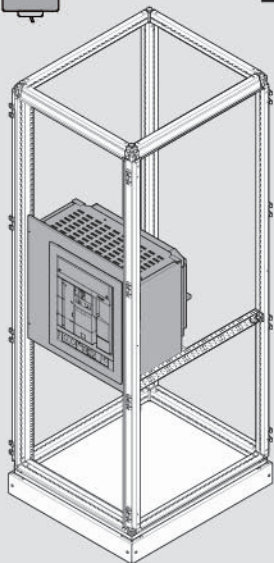

3b

3P only

	Device 3/4 Poles	W	Type	Form
	HW2			
UC6060FW2	≤2500A	600	FIX	3b
UC8060FW2	≤2500A	800		

	Device 3/4 Poles	W	Type	Form
	HW2			
UC6060DHW2	≤2500A	600	D/W	3b
UC8060DHW2	≤2500A	800		

	Device 3/4 Poles	W	Type	Form
	HW4			
UC80FW4	<4000A	800	FIX	3b

	Device 3/4 Poles	W	Type	Form
	HW4			
UC80DHW4	<4000A	800	D/W	3b