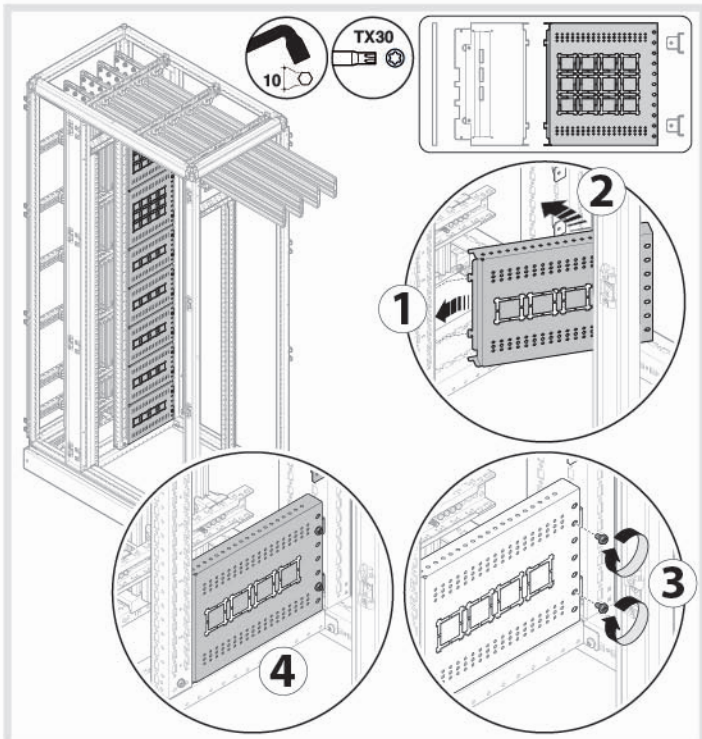

quadro evo
enclosure segregations
عزل الخزانه

W	W1	H	H1	D
450	350			400
700	600	1900	1800	600
900	800	2100	2000	600
1000	600			800

2b

	W	H1	D
UC150FL	///	150	///
UC200FL	///	200	///
UC300FL	///	300	///
UC400FL	///	400	///
UC600FL	///	600	///

	W	H1	D
UC1540BL	///	150	400
UC1560BL	///	150	600
UC1580BL	///	150	800
UC2040BL	///	200	400
UC2060BL	///	200	600
UC2080BL	///	200	800
UC3040BL	///	300	400
UC3060BL	///	300	600
UC3080BL	///	300	800
UC4040BL	///	400	400
UC4060BL	///	400	600
UC4080BL	///	400	800
UC6040BL	///	600	400
UC6060BL	///	600	600
UC6080BL	///	600	800

2b

	W	H1	D
UC1040FUL	///	100	400
UC1060FUL	///	100	600
UC1080FUL	///	100	800
UC1540FUL	///	150	400
UC1560FUL	///	150	600
UC1580FUL	///	150	800
UC2040FUL	///	200	400
UC2060FUL	///	200	600
UC2080FUL	///	200	800
UC3040FUL	///	300	400
UC3060FUL	///	300	600
UC3080FUL	///	300	800
UC4040FUL	///	400	400
UC4060FUL	///	400	600
UC4080FUL	///	400	800
UC6040FUL	///	600	400
UC6060FUL	///	600	600
UC6080FUL	///	600	800