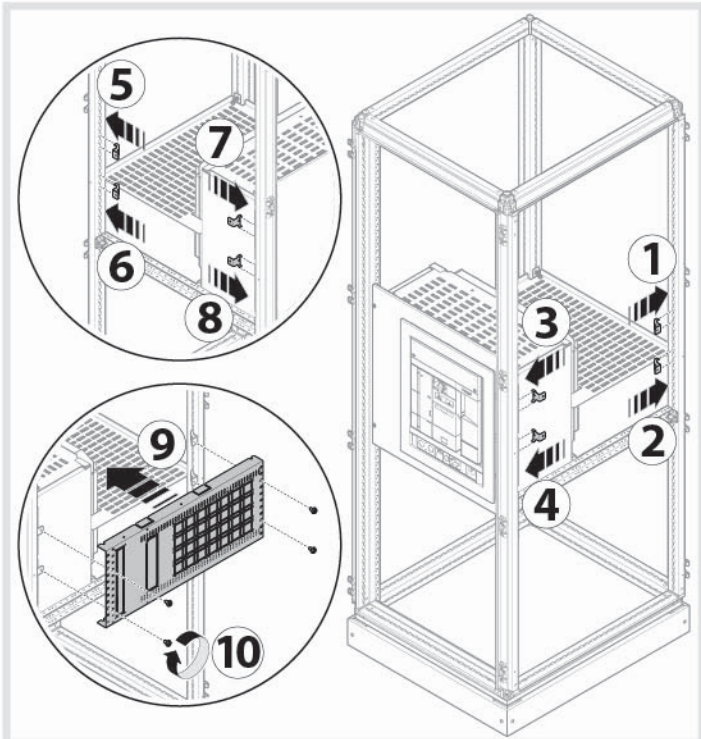

Device 3/4 Poles	W	Type	Form
	HW2			
UC6060FW2	≤2500A	600	FIX	4b
UC8060FW2	≤2500A	800		
UC6060DHW2	≤2500A	600	D/W	
UC8060DHW2	≤2500A	800		
UC80HFHW4	<4000A	800		
UC80HDHW4	<4000A	800		

	W	H1	D
UC3080FUL	-	300	800