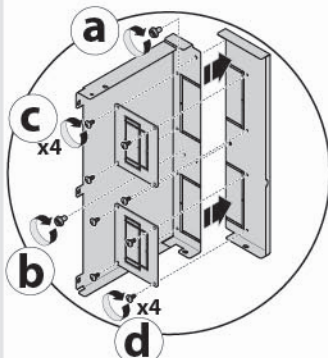

3b

3P only

	Device 3/4 Poles	W	Type	Form
	HW2			
UC6060FW2	≤2500A	600	FIX	3b
UC8060FW2	≤2500A	800		

	Device 3/4 Poles	W	Type	Form
	HW2			
UC6060DHW2	≤2500A	600	D/W	3b
UC8060DHW2	≤2500A	800		

	Device 3/4 Poles	W	Type	Form
	HW4			
UC80FW4	<4000A	800	FIX	3b

	Device 3/4 Poles	W	Type	Form
	HW4			
UC80DHW4	<4000A	800	D/W	3b