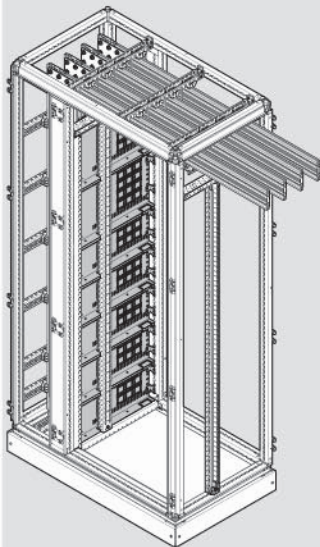

2b

	W	H1	D
UC1040FUL	///	100	400
UC1060FUL	///	100	600
UC1080FUL	///	100	800
UC1540FUL	///	150	400
UC1560FUL	///	150	600
UC1580FUL	///	150	800
UC2040FUL	///	200	400
UC2060FUL	///	200	600
UC2080FUL	///	200	800
UC3040FUL	///	300	400
UC3060FUL	///	300	600
UC3080FUL	///	300	800
UC4040FUL	///	400	400
UC4060FUL	///	400	600
UC4080FUL	///	400	800
UC6040FUL	///	600	400
UC6060FUL	///	600	600
UC6080FUL	///	600	800