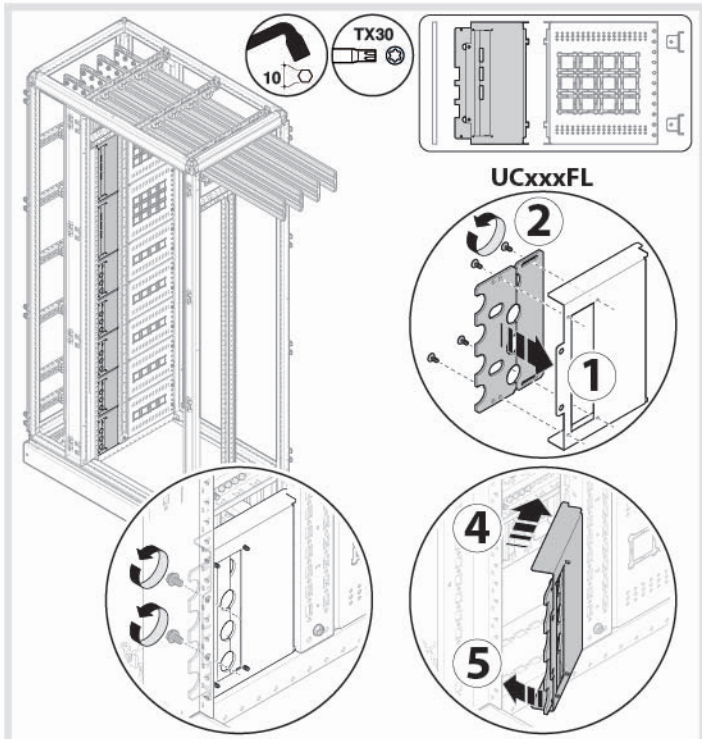

quadro evo
enclosure segregations
عزل الخزانه

W	W1	H	H1	D
450	350			400
700	600	1900	1800	600
900	800	2100	2000	600
1000	600			800

2b

	W	H1	D
UC150FL	///	150	///
UC200FL	///	200	///
UC300FL	///	300	///
UC400FL	///	400	///
UC600FL	///	600	///

	W	H1	D
UC1540BL	///	150	400
UC1560BL	///	150	600
UC1580BL	///	150	800
UC2040BL	///	200	400
UC2060BL	///	200	600
UC2080BL	///	200	800
UC3040BL	///	300	400
UC3060BL	///	300	600
UC3080BL	///	300	800
UC4040BL	///	400	400
UC4060BL	///	400	600
UC4080BL	///	400	800
UC6040BL	///	600	400
UC6060BL	///	600	600
UC6080BL	///	600	800

2b

	W	H1	D
UC1040FUL	///	100	400
UC1060FUL	///	100	600
UC1080FUL	///	100	800
UC1540FUL	///	150	400
UC1560FUL	///	150	600
UC1580FUL	///	150	800
UC2040FUL	///	200	400
UC2060FUL	///	200	600
UC2080FUL	///	200	800
UC3040FUL	///	300	400
UC3060FUL	///	300	600
UC3080FUL	///	300	800
UC4040FUL	///	400	400
UC4060FUL	///	400	600
UC4080FUL	///	400	800
UC6040FUL	///	600	400
UC6060FUL	///	600	600
UC6080FUL	///	600	800