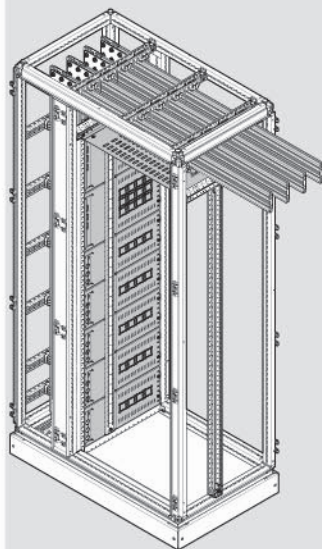

quadro evo
enclosure segregations
عزل الخزانه

W	W1	H	H1	D
450	350			400
700	600	1900	1800	600
900	800	2100	2000	600
1000	600			800

2b

	W	H1	D
UC150FL	///	150	///
UC200FL	///	200	///
UC300FL	///	300	///
UC400FL	///	400	///
UC600FL	///	600	///

	W	H1	D
UC1540BL	///	150	400
UC1560BL	///	150	600
UC1580BL	///	150	800
UC2040BL	///	200	400
UC2060BL	///	200	600
UC2080BL	///	200	800
UC3040BL	///	300	400
UC3060BL	///	300	600
UC3080BL	///	300	800
UC4040BL	///	400	400
UC4060BL	///	400	600
UC4080BL	///	400	800
UC6040BL	///	600	400
UC6060BL	///	600	600
UC6080BL	///	600	800

2b

	W	H1	D
UC1040FUL	///	100	400
UC1060FUL	///	100	600
UC1080FUL	///	100	800
UC1540FUL	///	150	400
UC1560FUL	///	150	600
UC1580FUL	///	150	800
UC2040FUL	///	200	400
UC2060FUL	///	200	600
UC2080FUL	///	200	800
UC3040FUL	///	300	400
UC3060FUL	///	300	600
UC3080FUL	///	300	800
UC4040FUL	///	400	400
UC4060FUL	///	400	600
UC4080FUL	///	400	800
UC6040FUL	///	600	400
UC6060FUL	///	600	600
UC6080FUL	///	600	800