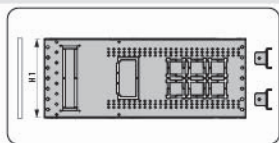

2b

	W	H1	D
UC1040FUL	///	100	400
UC1060FUL	///	100	600
UC1080FUL	///	100	800
UC1540FUL	///	150	400
UC1560FUL	///	150	600
UC1580FUL	///	150	800
UC2040FUL	///	200	400
UC2060FUL	///	200	600
UC2080FUL	///	200	800
UC3040FUL	///	300	400
UC3060FUL	///	300	600
UC3080FUL	///	300	800
UC4040FUL	///	400	400
UC4060FUL	///	400	600
UC4080FUL	///	400	800
UC6040FUL	///	600	400
UC6060FUL	///	600	600
UC6080FUL	///	600	800