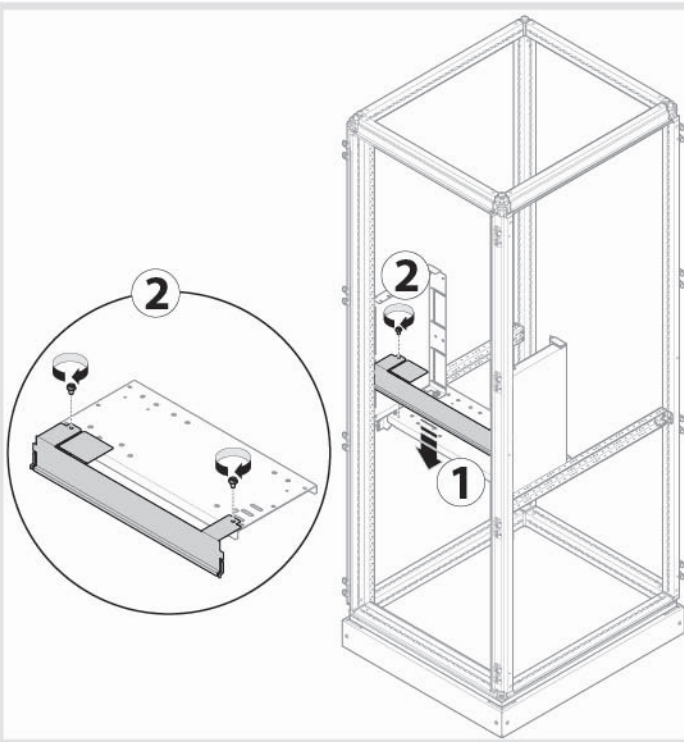

Device 3/4 Poles	W	Type	Form
	HW2			
UC6060FW2	≤2500A	600	FIX	3b
UC8060FW2	≤2500A	800		

	Device 3/4 Poles	W	Type	Form
	HW2			
UC6060DHW2	≤2500A	600	D/W	3b
UC8060DHW2	≤2500A	800		

	Device 3/4 Poles	W	Type	Form
	HW4			
UC80FW4	<4000A	800	FIX	3b

	Device 3/4 Poles	W	Type	Form
	HW4			
UC80DHW4	<4000A	800	D/W	3b