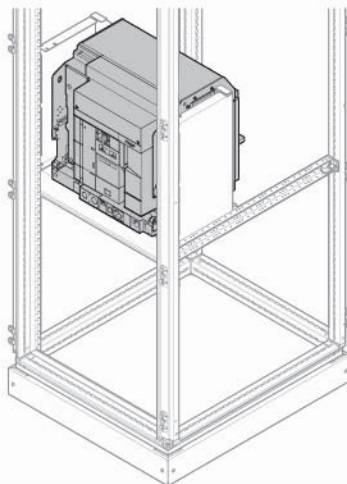

4b

3b

3P only

	Device 3/4 Poles	W	Type	Form
	HW2			
UC6060FW2	≤2500A	600	FIX	3b
UC8060FW2	≤2500A	800		

	Device 3/4 Poles	W	Type	Form
	HW2			
UC6060DHW2	≤2500A	600	D/W	3b
UC8060DHW2	≤2500A	800		

	Device 3/4 Poles	W	Type	Form
	HW4			
UC80FW4	<4000A	800	FIX	3b

	Device 3/4 Poles	W	Type	Form
	HW4			
UC80DHW4	<4000A	800	D/W	3b

**3b**

**3b**

Version	HW1	HW2	HW4	Item
Fix	x			HWY280H
DW	x			HWY281H
Fix		x		HWY284H
DW		x		HWY285H
Fix			x	HWY288H
DW			x	HWY289H

4b

	Device 3/4 Poles	W	Type	Form
	HW2			
UC6060FW2	≤2500A	600	FIX	4b
UC8060FW2	≤2500A	800		
UC6060DHW2	≤2500A	600	D/W	
UC8060DHW2	≤2500A	800		
UC80HFHW4	<4000A	800		
UC80HDHW4	<4000A	800		