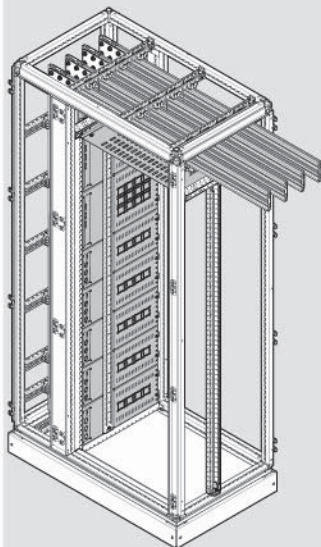

quadro evo
enclosure segregations
عزل الخزانه

W	W1	H	H1	D
450	350			400
700	600	1900	1800	600
900	800	2100	2000	600
1000	600			800

2b

	W	H1	D
UC150FL	///	150	///
UC200FL	///	200	///
UC300FL	///	300	///
UC400FL	///	400	///
UC600FL	///	600	///

	W	H1	D
UC1540BL	///	150	400
UC1560BL	///	150	600
UC1580BL	///	150	800
UC2040BL	///	200	400
UC2060BL	///	200	600
UC2080BL	///	200	800
UC3040BL	///	300	400
UC3060BL	///	300	600
UC3080BL	///	300	800
UC4040BL	///	400	400
UC4060BL	///	400	600
UC4080BL	///	400	800
UC6040BL	///	600	400
UC6060BL	///	600	600
UC6080BL	///	600	800

2b

	W	H1	D
UC1040FUL	///	100	400
UC1060FUL	///	100	600
UC1080FUL	///	100	800
UC1540FUL	///	150	400
UC1560FUL	///	150	600
UC1580FUL	///	150	800
UC2040FUL	///	200	400
UC2060FUL	///	200	600
UC2080FUL	///	200	800
UC3040FUL	///	300	400
UC3060FUL	///	300	600
UC3080FUL	///	300	800
UC4040FUL	///	400	400
UC4060FUL	///	400	600
UC4080FUL	///	400	800
UC6040FUL	///	600	400
UC6060FUL	///	600	600
UC6080FUL	///	600	800