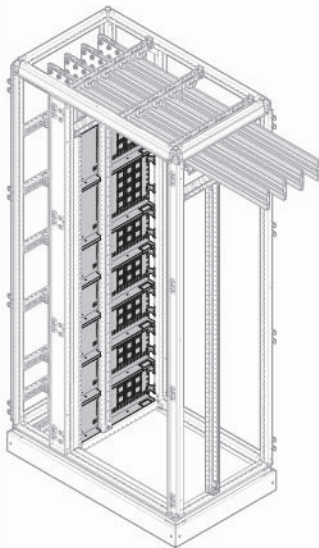

quadro evo
enclosure segregations
عزل الخزانه

W	W1	H	H1	D
450	350			400
700	600	1900	1800	600
900	800	2100	2000	600
1000	600			800

2b

	W	H1	D
UC150FL	///	150	///
UC200FL	///	200	///
UC300FL	///	300	///
UC400FL	///	400	///
UC600FL	///	600	///

	W	H1	D
UC1540BL	///	150	400
UC1560BL	///	150	600
UC1580BL	///	150	800
UC2040BL	///	200	400
UC2060BL	///	200	600
UC2080BL	///	200	800
UC3040BL	///	300	400
UC3060BL	///	300	600
UC3080BL	///	300	800
UC4040BL	///	400	400
UC4060BL	///	400	600
UC4080BL	///	400	800
UC6040BL	///	600	400
UC6060BL	///	600	600
UC6080BL	///	600	800

2b

	W	H1	D
UC1040FUL	///	100	400
UC1060FUL	///	100	600
UC1080FUL	///	100	800
UC1540FUL	///	150	400
UC1560FUL	///	150	600
UC1580FUL	///	150	800
UC2040FUL	///	200	400
UC2060FUL	///	200	600
UC2080FUL	///	200	800
UC3040FUL	///	300	400
UC3060FUL	///	300	600
UC3080FUL	///	300	800
UC4040FUL	///	400	400
UC4060FUL	///	400	600
UC4080FUL	///	400	800
UC6040FUL	///	600	400
UC6060FUL	///	600	600
UC6080FUL	///	600	800