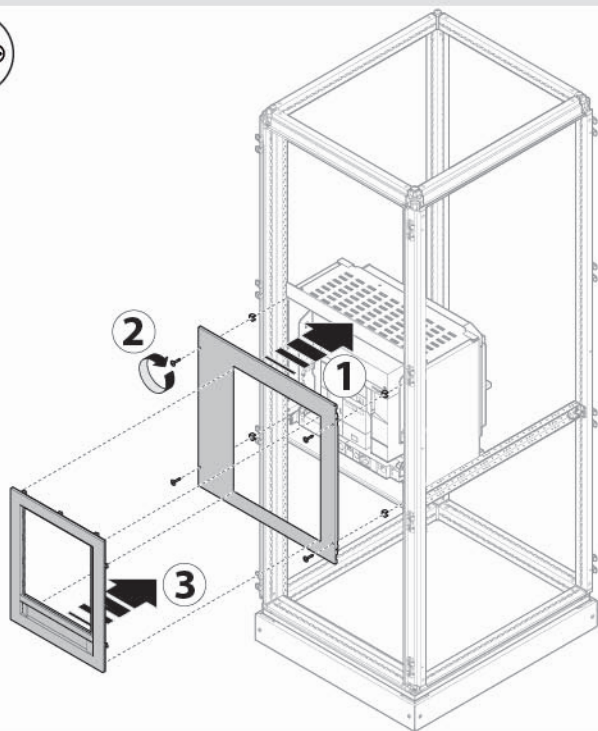

3b

Version	HW1	HW2	HW4	Item
Fix	x			HWY280H
DW	x			HWY281H
Fix		x		HWY284H
DW		x		HWY285H
Fix			x	HWY288H
DW			x	HWY289H