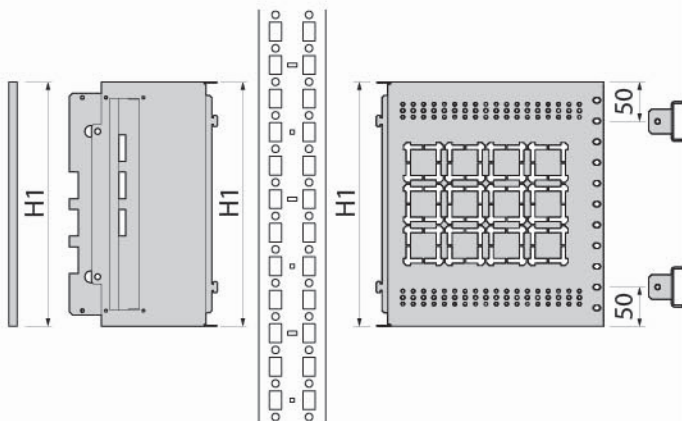

quadro evo
enclosure segregations
عزل الخزانه

W	W1	H	H1	D
450	350			400
700	600	1900	1800	600
900	800	2100	2000	600
1000	600			800

2b

	W	H1	D
UC150FL	///	150	///
UC200FL	///	200	///
UC300FL	///	300	///
UC400FL	///	400	///
UC600FL	///	600	///

	W	H1	D
UC1540BL	///	150	400
UC1560BL	///	150	600
UC1580BL	///	150	800
UC2040BL	///	200	400
UC2060BL	///	200	600
UC2080BL	///	200	800
UC3040BL	///	300	400
UC3060BL	///	300	600
UC3080BL	///	300	800
UC4040BL	///	400	400
UC4060BL	///	400	600
UC4080BL	///	400	800
UC6040BL	///	600	400
UC6060BL	///	600	600
UC6080BL	///	600	800

2b

	W	H1	D
UC1040FUL	///	100	400
UC1060FUL	///	100	600
UC1080FUL	///	100	800
UC1540FUL	///	150	400
UC1560FUL	///	150	600
UC1580FUL	///	150	800
UC2040FUL	///	200	400
UC2060FUL	///	200	600
UC2080FUL	///	200	800
UC3040FUL	///	300	400
UC3060FUL	///	300	600
UC3080FUL	///	300	800
UC4040FUL	///	400	400
UC4060FUL	///	400	600
UC4080FUL	///	400	800
UC6040FUL	///	600	400
UC6060FUL	///	600	600
UC6080FUL	///	600	800