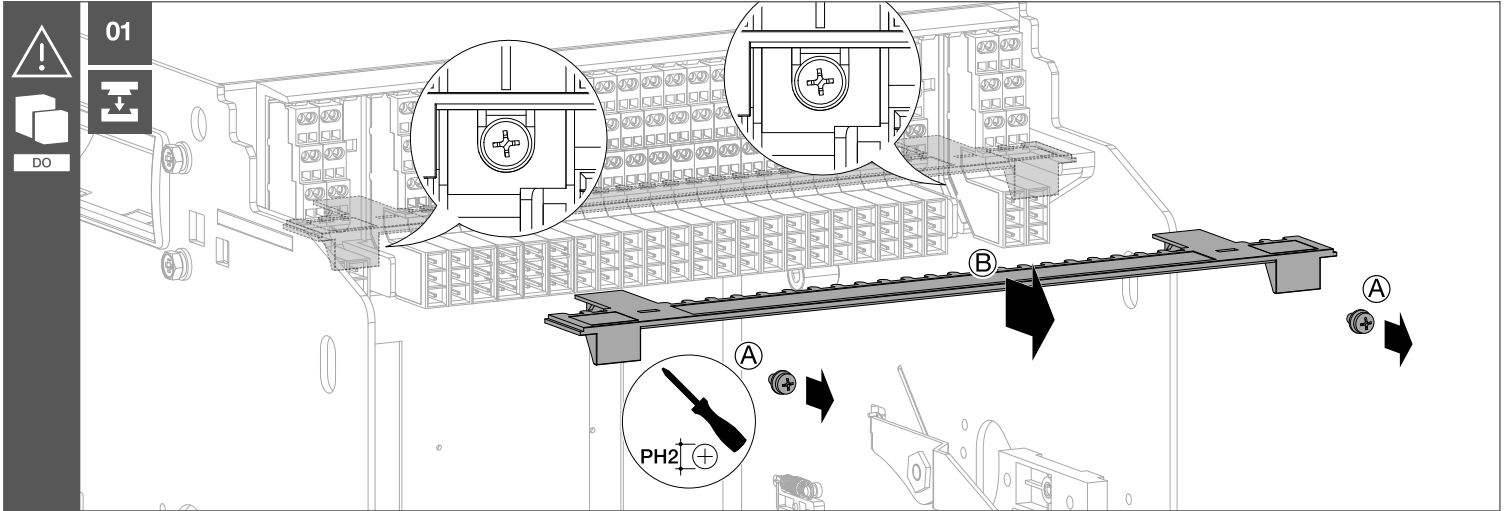

6LE089879Aa - OCOM 151505

HWS2/HWS4
HSY950H - HSY951H

DO

FIX

3P-4P

HSY950H	HSY951H
HWS2 HWS4	
PS - TU - V~ - UV/CC/SH - MO AX1 → AX6/RTC	close/open - ZSI(IN & OUT) - COM DO - ENCT

**HWS2
HWS4**

PS
CN DCN
TST CMN