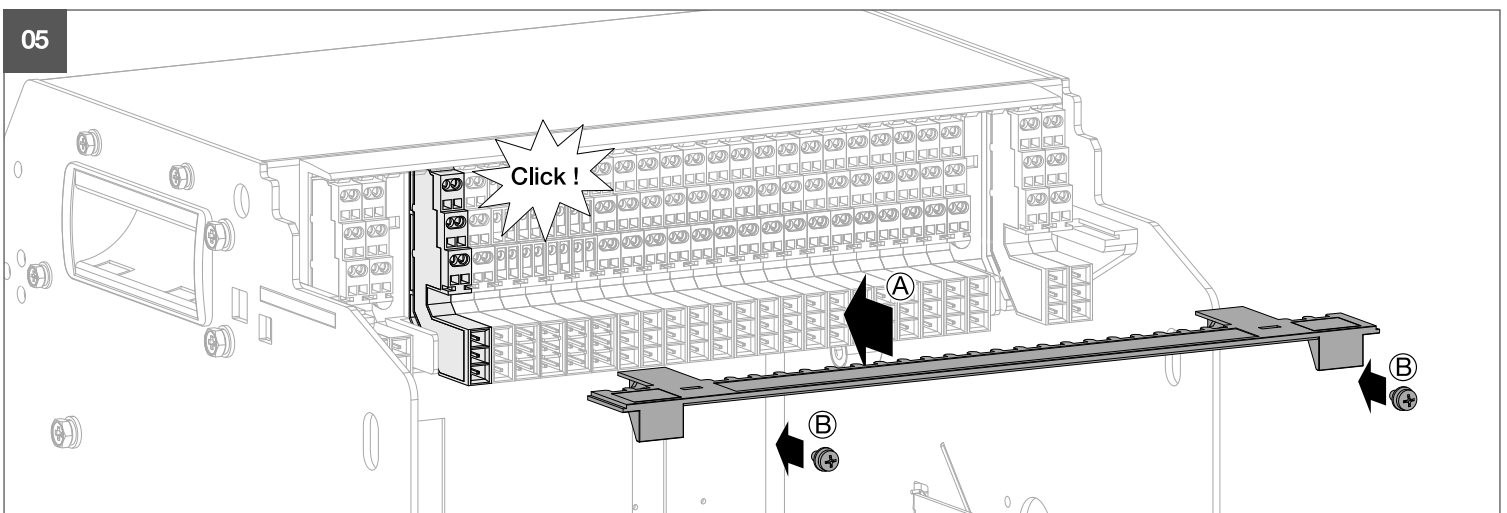

6LE089879Aa - OCOM 151505

HWS2/HWS4
HSY950H - HSY951H

DO

FIX

3P-4P

HSY950H	HSY951H
HWS2 HWS4	
PS - TU - V~ - UV/CC/SH - MO AX1 → AX6/RTC	close/open - ZSI(IN & OUT) - COM DO - ENCT

**HWS2
HWS4**

PS
CN DCN
TST CMN