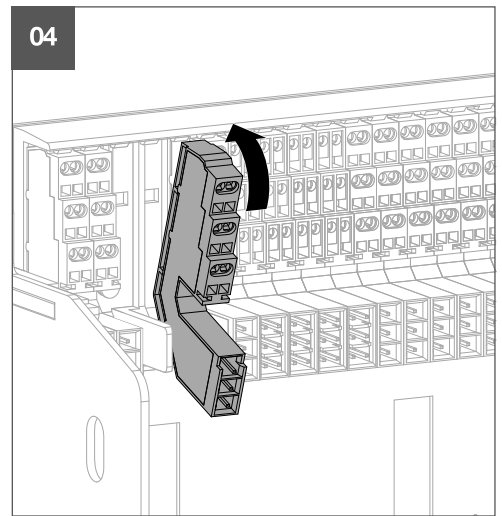

6LE089879Aa - OCOM 151505

HWS2/HWS4
HSY950H - HSY951H

DO

FIX

3P-4P

HSY950H	HSY951H
HWS2 HWS4	
PS - TU - V~ - UV/CC/SH - MO AX1 → AX6/RTC	close/open - ZSI(IN & OUT) - COM DO - ENCT

**HWS2
HWS4**

PS
CN DCN
TST CMN