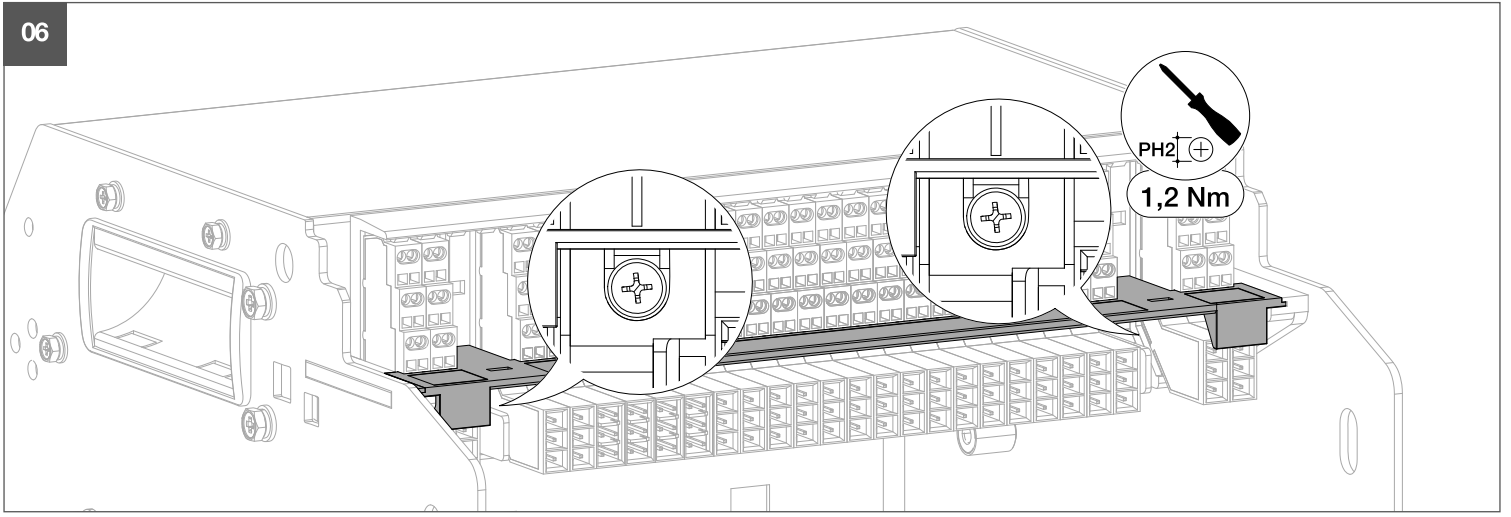

6LE089879Aa - OCOM 151505

HWS2/HWS4
HSY950H - HSY951H

DO

FIX

3P-4P

HSY950H	HSY951H
HWS2 HWS4	
PS - TU - V~ - UV/CC/SH - MO AX1 → AX6/RTC	close/open - ZSI(IN & OUT) - COM DO - ENCT

**HWS2
HWS4**

PS
CN DCN
TST CMN